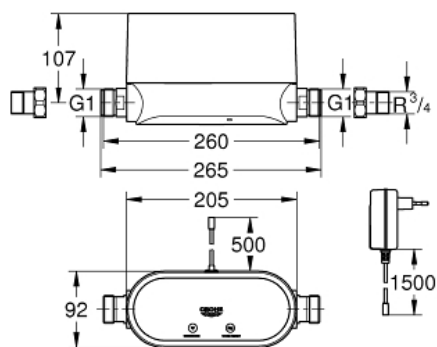

## Smart vandafbryder

MODEL # 22500LNO

Pure Freude  
an Wasser

GROHE