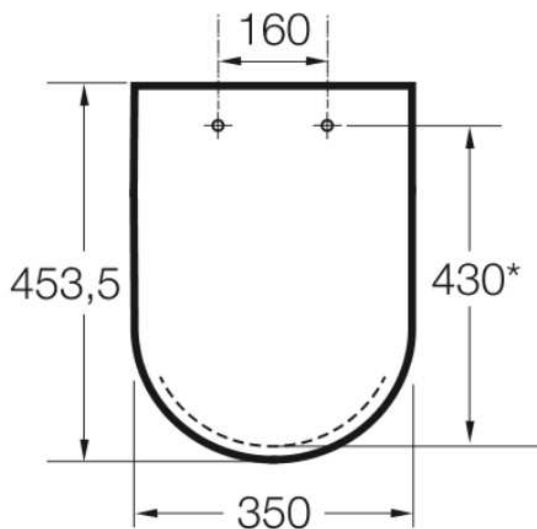

The GAP soft-closing seat&cover for toilet

Ref. A80148200U

Photo

Technical drawing

Description:

Shape: square

Easily removable seat & cover

Metal hinges with soft-closing

Compatible with:

WC WH Gap Rimless A34647L..0

WC WH Gap A346477..0

WC clouse-coupled Gap with horizontal outlet A342477..0

WC floorstanding Gap A347477..0

Roca Polska Sp. z o.o.

44-109 Gliwice, Wyczółkowskiego 20