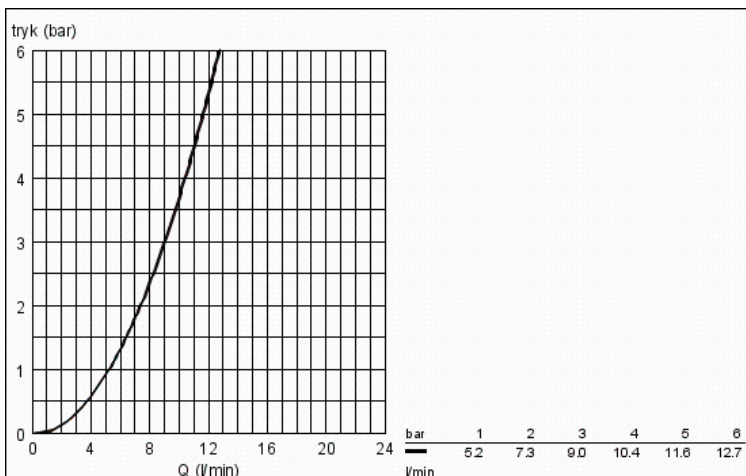

RAPID SL

MODEL # 38584001

Pure Freude  
an Wasser

GROHE