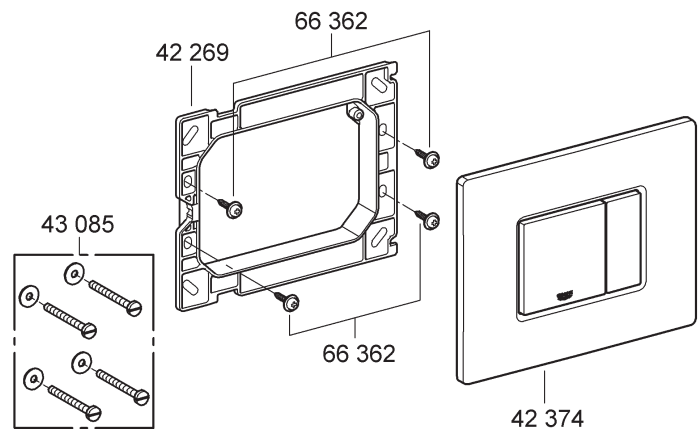

## Skate Cosmopolitan

Design & Quality Engineering GROHE Germany

96.383.231/ÄM 217839/02.10

**GROHE**  
  
ENJOY WATER®

38 732 000  
 38 732 P00  
 38 732 SH0  
 38 732 BR0  
 38 859 XG0

38 732 SD0

38 776 SD0