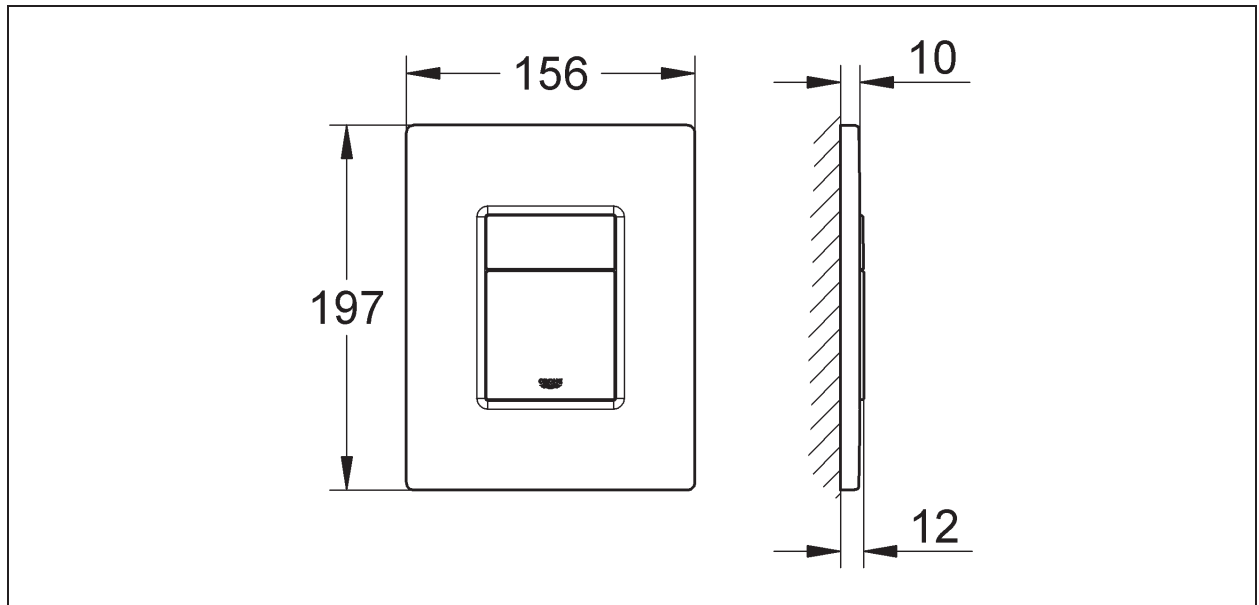

## Skate Cosmopolitan

Design & Quality Engineering GROHE Germany

96.383.231/ÄM 217839/02.10

**GROHE**  
  
ENJOY WATER®

38 732 000  
 38 732 P00  
 38 732 SH0  
 38 732 BR0  
 38 859 XG0

38 732 SD0

38 776 SD0