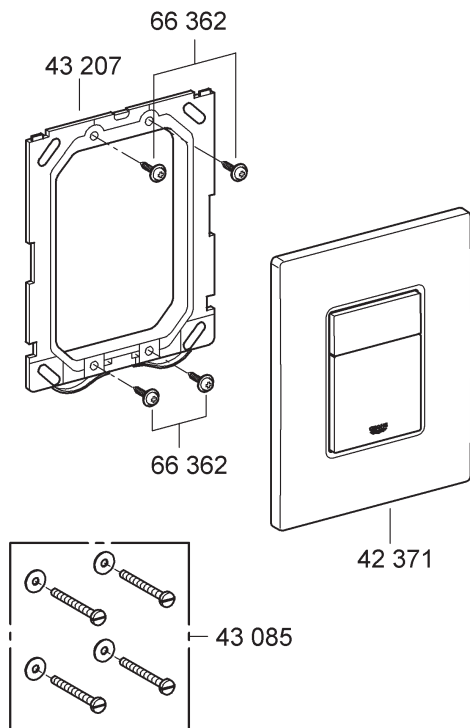

## Skate Cosmopolitan

Design & Quality Engineering GROHE Germany

96.383.231/ÄM 217839/02.10

**GROHE**  
  
ENJOY WATER®

38 732 000  
 38 732 P00  
 38 732 SH0  
 38 732 BR0  
 38 859 XG0

38 732 SD0

38 776 SD0