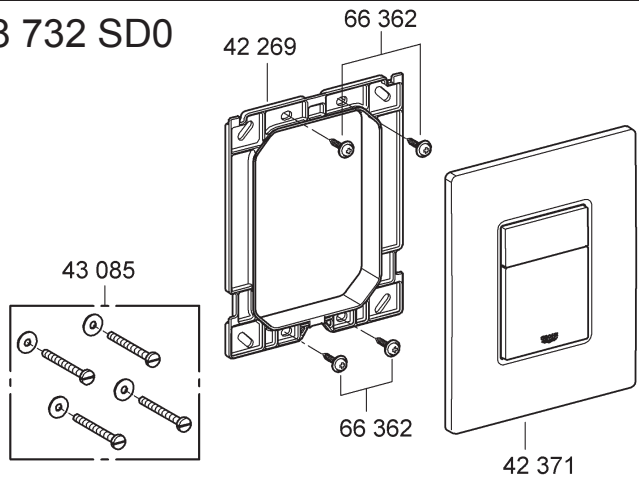

## Skate Cosmopolitan

Design & Quality Engineering GROHE Germany

96.383.231/ÄM 217839/02.10

**GROHE**  
  
ENJOY WATER®

38 732 000  
 38 732 P00  
 38 732 SH0  
 38 732 BR0  
 38 859 XG0

38 732 SD0

38 776 SD0