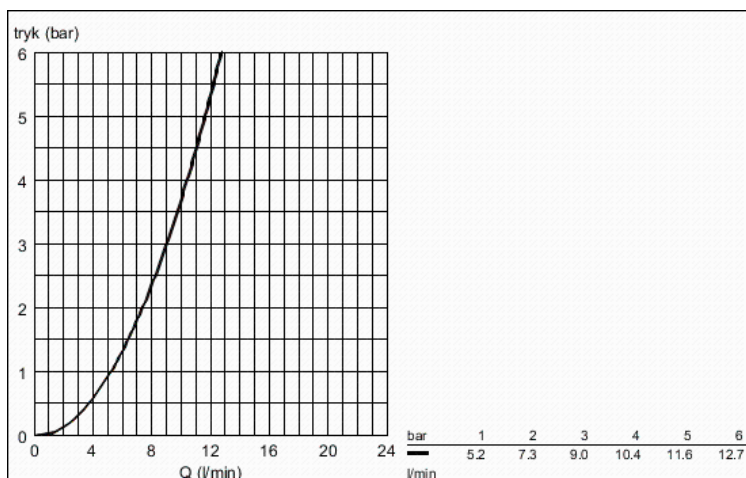

# Solido Monobloc

MODEL # 39377LS0

Pure Freude  
an Wasser

GROHE