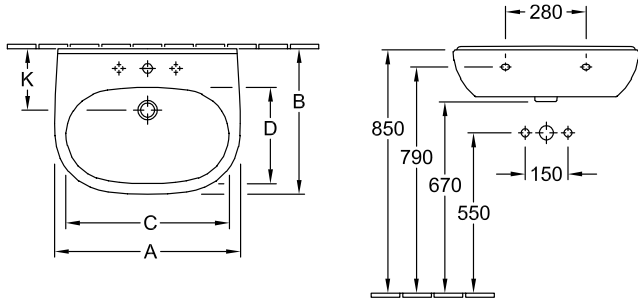

TECHNICAL DRAWINGS

516055

	A	B	C	D
5160 55	550	450	475	280
5160 60	600	490	525	315
5160 65	650	510	565	330