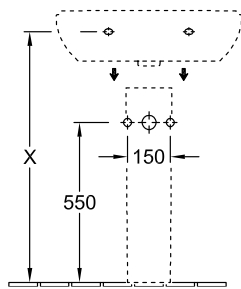

### 1 . POSITION

Model	516055
Width	550 mm
Depth	450 mm
Weight	15,8 kg
Description	Sanitary ceramics EN 31, EN 14688
Tap fitting / Tap hole remark	suitable for 3-hole tap fittings, central tap hole punched out
Overflow remark	with overflow
Material	Sanitary ceramics
Specification texts	O.novo; Washbasin; Sanitary ceramics; Size: 550 x 450 mm; Oval; suitable for 3-hole tap fittings, central tap hole punched out; with overflow; EN 31, EN 14688

# TECHNICAL DRAWINGS

## 516055

	A	B	C	D
5160 55	550	450	475	280
5160 60	600	490	525	315
5160 65	650	510	565	330