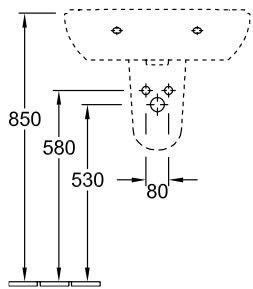

### 1 . POSITION

Model	516055
Width	550 mm
Depth	450 mm
Weight	15,8 kg
Description	Sanitary ceramics EN 31, EN 14688
Tap fitting / Tap hole remark	suitable for 3-hole tap fittings, central tap hole punched out
Overflow remark	with overflow
Material	Sanitary ceramics
Specification texts	O.novo; Washbasin; Sanitary ceramics; Size: 550 x 450 mm; Oval; suitable for 3-hole tap fittings, central tap hole punched out; with overflow; EN 31, EN 14688

# TECHNICAL DRAWINGS

## 516055

	A	B	C	D
5160 55	550	450	475	280
5160 60	600	490	525	315
5160 65	650	510	565	330