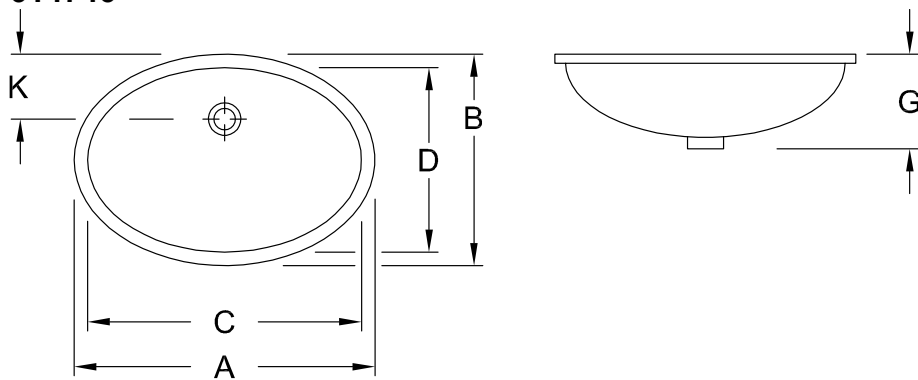

UNDERCOUNTER WASHBASIN EVANA

PRODUCT INFORMATION

1 . POSITION

Model	614746
Collection	Evana
PROJECTS	DESIGN
Width	455 mm
Depth	305 mm
Weight	10,43 kg
description	outside surface glazed Sanitary porcelain the hole for the washbasin can only be cut out using the original washbasin because tolerances of several millimetres are possible fastening set included
Tap fitting / Tap hole remark	without tap hole area
Overflow remark	with overflow
material	Sanitary porcelain
Specification texts	Evana; Undercounter washbasin; Sanitary porcelain; Size: 455 x 305 mm; Oval; outside surface glazed; without tap hole area; with overflow; the hole for the washbasin can only be cut out using the original washbasin because tolerances of several millimetres are possible; fastening set included

COLOURS

White Alpin CeramicPlus	614746R1	4022693524843
White Alpin	61474601	4022693529459

TECHNICAL DRAWINGS

614746

	A	B	C	D	G	K
6144 00	675	475	615	415	215	150
6147 00	570	410	500	350	220	140
6147 46	520	365	455	305	195	125

TECHNICAL DRAWINGS

614746

	A	B	C	D	G	K
6144 00	675	475	615	415	215	150
6147 00	570	410	500	350	220	140
6147 46	520	365	455	305	195	125