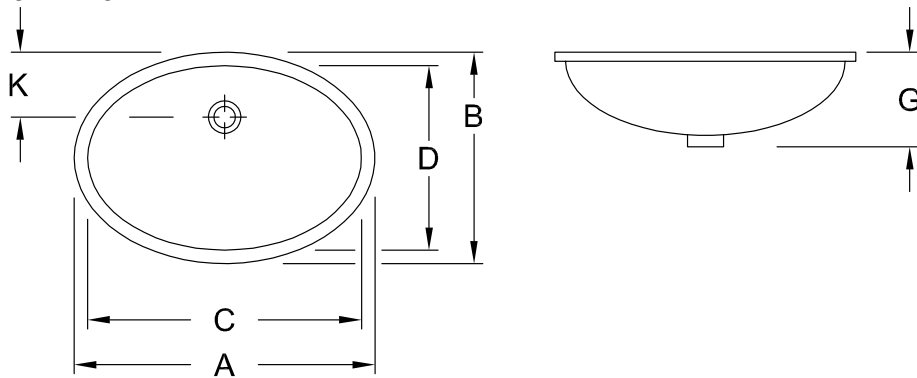

UNDERCOUNTER WASHBASIN EVANA

PRODUCT INFORMATION

1 . POSITION

Model	614746
Collection	Evana
PROJECTS	DESIGN
Width	455 mm
Depth	305 mm
Weight	10,43 kg
description	outside surface glazed Sanitary porcelain the hole for the washbasin can only be cut out using the original washbasin because tolerances of several millimetres are possible fastening set included
Tap fitting / Tap hole remark	without tap hole area
Overflow remark	with overflow
material	Sanitary porcelain
Specification texts	Evana; Undercounter washbasin; Sanitary porcelain; Size: 455 x 305 mm; Oval; outside surface glazed; without tap hole area; with overflow; the hole for the washbasin can only be cut out using the original washbasin because tolerances of several millimetres are possible; fastening set included

COLOURS

White Alpin CeramicPlus	614746R1	4022693524843
White Alpin	61474601	4022693529459

TECHNICAL DRAWINGS

614746

	A	B	C	D	G	K
6144 00	675	475	615	415	215	150
6147 00	570	410	500	350	220	140
6147 46	520	365	455	305	195	125

TECHNICAL DRAWINGS

614746

	A	B	C	D	G	K
6144 00	675	475	615	415	215	150
6147 00	570	410	500	350	220	140
6147 46	520	365	455	305	195	125