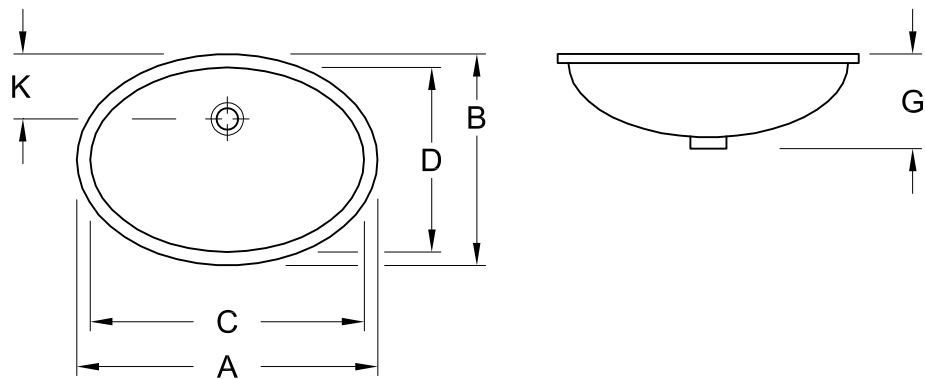

WASHBASIN, UNDERCOUNTER WASHBASIN, WASHBASINS, UNDERCOUNTER WASHBASINS EVANA

PRODUCT INFORMATION

1 . POSITION

Model	614746
Width	455 mm
Depth	305 mm
Weight	8,08 kg
description	outside surface glazed Sanitary porcelain Also available in CeramicPlus the hole for the washbasin can only be cut out using the original washbasin because tolerances of several millimetres are possible fastening set included
Tap fitting / Tap hole remark	without tap hole area
Overflow remark	with overflow
material	Sanitary porcelain
Specification texts	Evana; Undercounter washbasin; Sanitary porcelain; Size: 455 x 305 mm; Oval; outside surface glazed; without tap hole area; with overflow; the hole for the washbasin can only be cut out using the original washbasin because tolerances of several millimetres are possible; fastening set included

COLOURS

White Alpin	61474601	4022693529459
White Alpin CeramicPlus	614746R1	4022693524843

TECHNICAL DRAWINGS

614746

	A	B	C	D	G	K
6144 00	675	475	615	415	215	150
6147 00	570	410	500	350	220	140
6147 46	520	365	455	305	195	125
6147 38	445	320	380	260	170	110