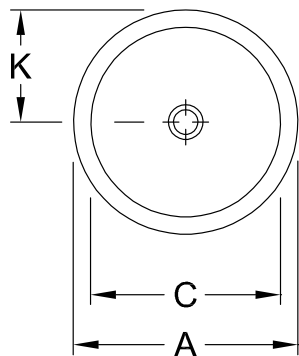

TECHNICAL DRAWINGS

614039

	A	C	G	K	R
6140 51	535	440	630	267	510
6141 51	535	440	630	267	510
6140 45	450	380	660	225	540
6141 45	450	380	660	225	540
6140 39	390	330	680	195	560
6141 39	390	330	680	195	560
6140 34	345	280	695	170	575
6141 34	345	280	695	170	575