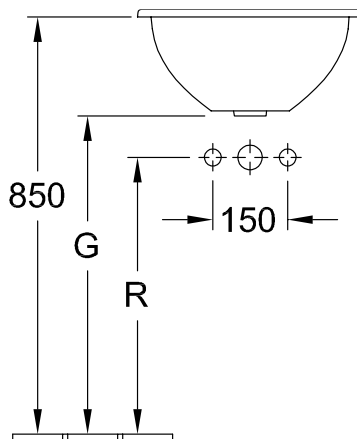

TECHNICAL DRAWINGS

614039

	A	C	G	K	R
6140 51	535	440	630	267	510
6141 51	535	440	630	267	510
6140 45	450	380	660	225	540
6141 45	450	380	660	225	540
6140 39	390	330	680	195	560
6141 39	390	330	680	195	560
6140 34	345	280	695	170	575
6141 34	345	280	695	170	575