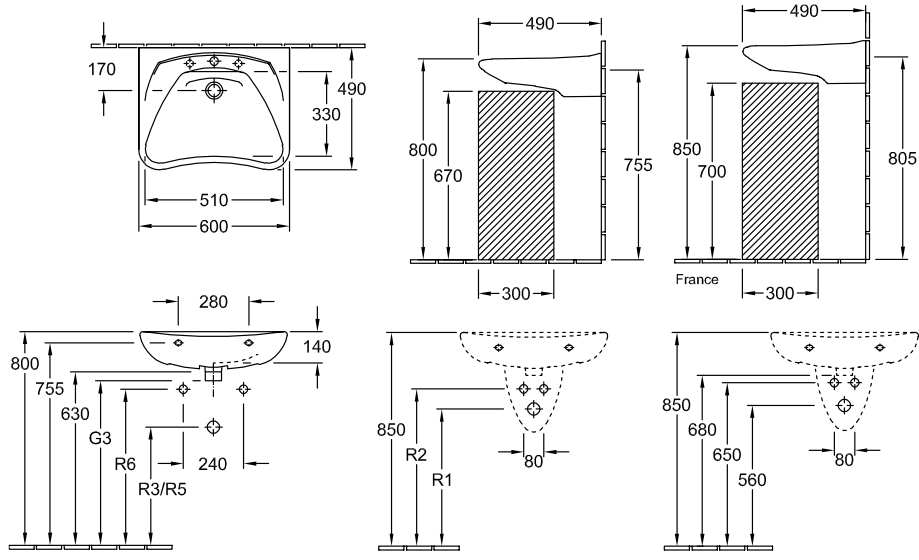

TECHNICAL DRAWINGS

711963

	G3	R1	R2	R3	R5	R6
711963/81	•	570	650	405	565	570
711963/84		590	630	395	500	570