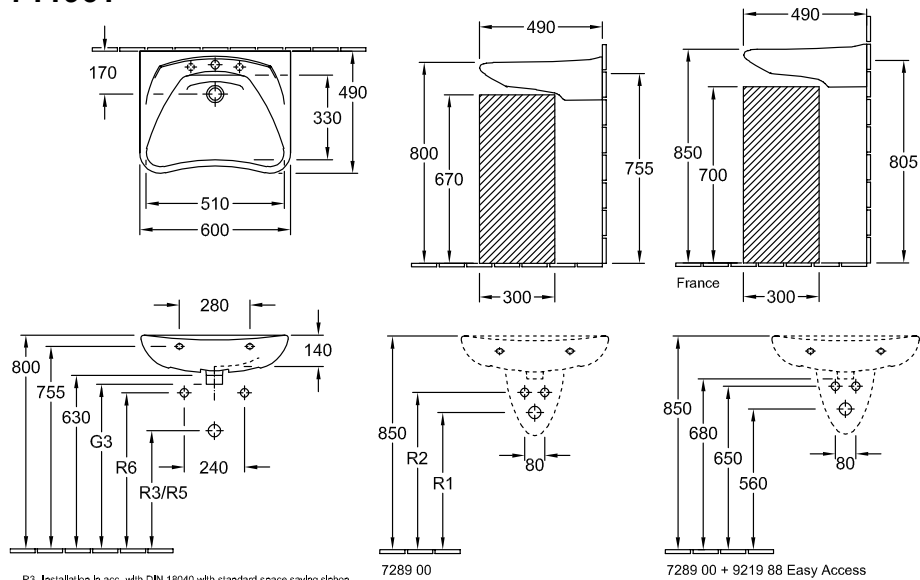

TECHNICAL DRAWINGS

711961

	G3	R1	R2	R3	R5	R6
7119/60/61	-	570	650	465	565	570
7119/63/64	590	530	610	395	500	570