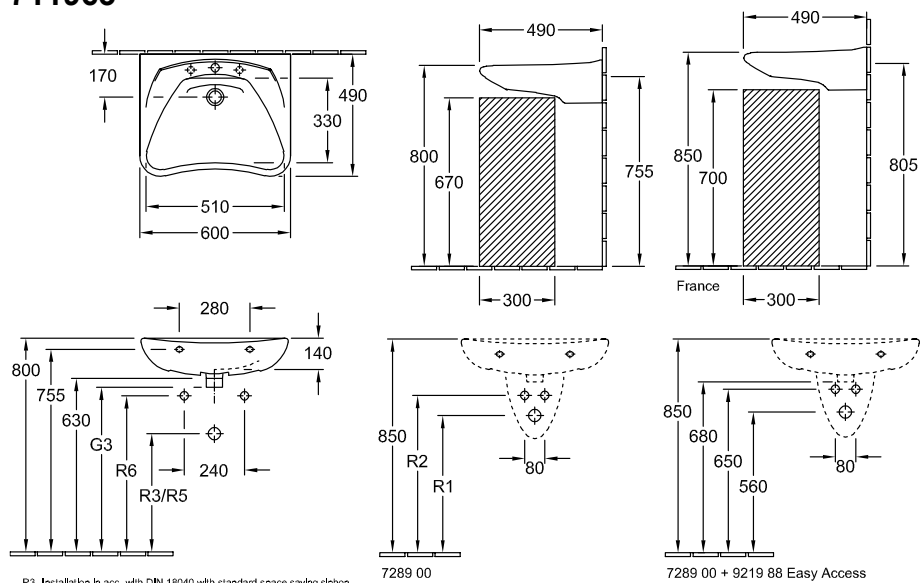

TECHNICAL DRAWINGS

711963

	G3	R1	R2	R3	R5	R6
7119/60/61	-	570	650	465	565	570
7119/63/64	590	530	610	395	500	570