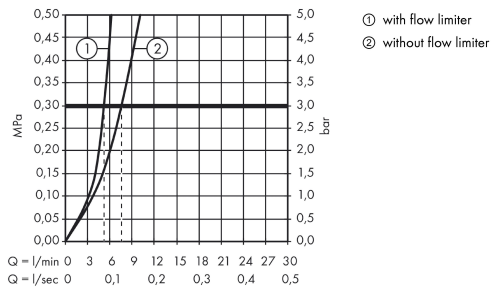

Logis

Single lever basin mixer 70 with push-open waste set

Surfaces: **chrome** Article Number: **71077000**

Description

product features

- ComfortZone 70
- projection 107 mm
- normal spray
- flow rate: 5 l/min
- ceramic cartridge
- temperature limitation adjustable
- push-open waste set G 1¼
- suitable for continuous flow water heaters
- connection dimension: DN15
- SVGW 1409-6309
- DVGW NW-6506CP0553
- P-IX 28113/IO
- WELL WA10562-2014-0203
- ETA VA1.42/20391
- ACS 12 ACC LY 352, valide jusqu'au 20.06.2017
- WRAS 1410017
- Kiwa K6161_Mechanical Mixers EN817
- SINTEF 3077

Technology

Design awards

reddot award 2014
winner

Certificates

Product image

Scale drawing

Logis

Single lever basin mixer 70 with push-open waste set

Surfaces: **chrome** Article Number: **71077000**

Flowchart

Logis

Single lever basin mixer 70 with push-open waste set

Surfaces: **chrome** Article Number: **71077000**

Exploded Drawing

Year of production: >01/15