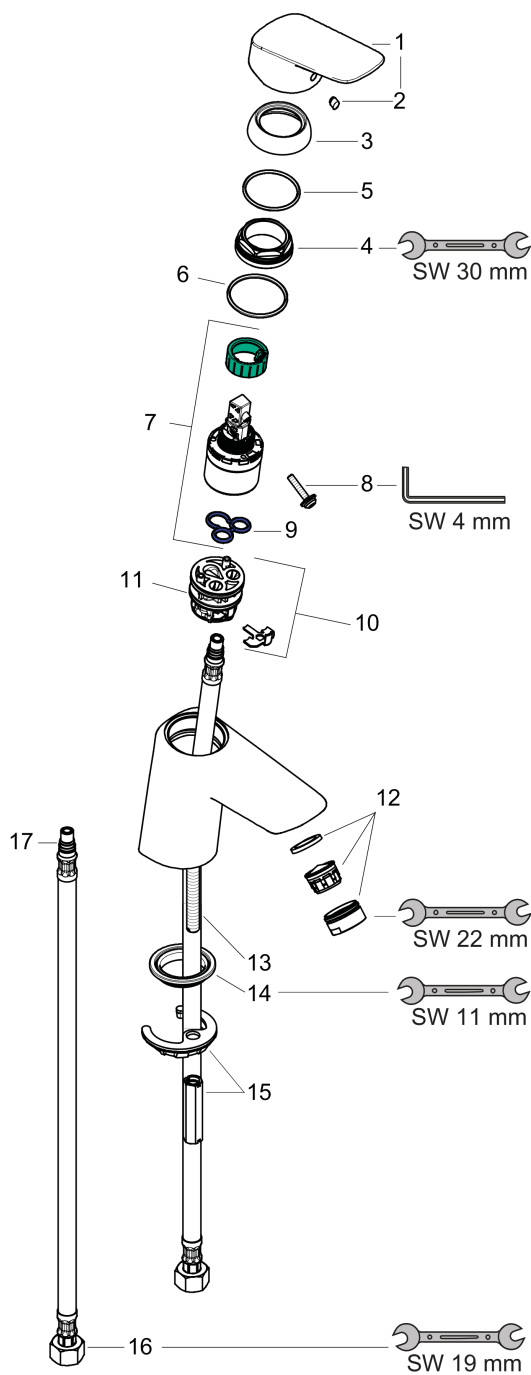

Logis

Single lever basin mixer 70 with push-open waste set

Surfaces: **chrome** Article Number: **71077000**

Description

product features

- ComfortZone 70
- projection 107 mm
- normal spray
- flow rate: 5 l/min
- ceramic cartridge
- temperature limitation adjustable
- push-open waste set G 1¼
- suitable for continuous flow water heaters
- connection dimension: DN15
- SVGW 1409-6309
- DVGW NW-6506CP0553
- P-IX 28113/IO
- WELL WA10562-2014-0203
- ETA VA1.42/20391
- ACS 12 ACC LY 352, valide jusqu'au 20.06.2017
- WRAS 1410017
- Kiwa K6161_Mechanical Mixers EN817
- SINTEF 3077

Technology

Design awards

reddot award 2014
winner

Certificates

Product image

Scale drawing

Logis

Single lever basin mixer 70 with push-open waste set

Surfaces: **chrome** Article Number: **71077000**

Flowchart

Logis

Single lever basin mixer 70 with push-open waste set

Surfaces: **chrome** Article Number: **71077000**

Exploded Drawing

Year of production: >01/15

Logis

Single lever basin mixer 70 with push-open waste set

Surfaces: **chrome** Article Number: **71077000**

Spare part list

Year of production: >01/15

Pos.	Description	Article Number	PC	PU
1	handle	92224000	-	1
2	screw cover	96338000	-	1
3	flange	97406000	-	1
4	nut	97209000	-	1
5	O-Ring 32x2	98193000	-	1
6	O-ring 35x2	92604000	-	1
7	cartridge, assy	92730000	-	1
8	locking screw for handle	95140000	-	1
9	seal	95008000	-	1
10	adapter for cartridge	98750000	-	1
11	O-Ring 30x2	98186000	-	1
12	aerator M24x1 (5 l/min)	92372000	-	1
13	screw M8 x 68	97736000	-	1
14	seal Ø 42	98722000	-	1
15	fixing set	96016000	-	1
16	connection hose 450 mm M8x0,75 G3/8	97206000	-	1
17	O-ring 7x1,5	98422000	-	1
a	push-open waste set	50105000	-	1