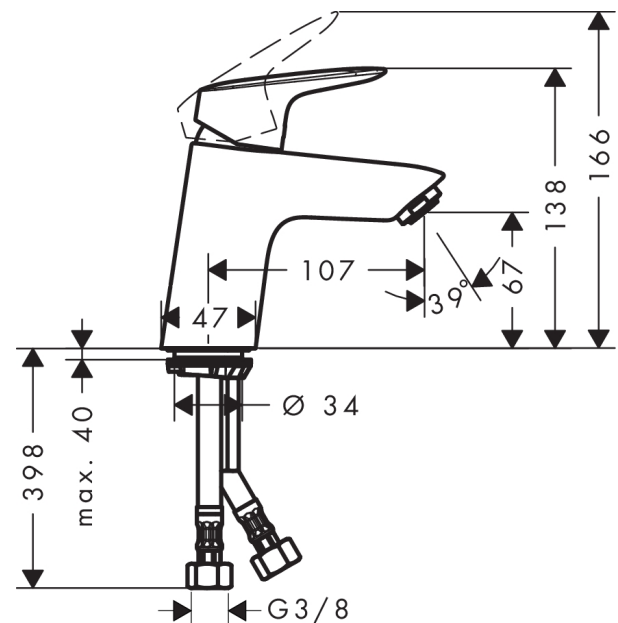

Logis

Single lever basin mixer 70 with push-open waste set

Surfaces: **chrome** Article Number: **71077000**

Description

product features

- ComfortZone 70
- projection 107 mm
- normal spray
- flow rate: 5 l/min
- ceramic cartridge
- temperature limitation adjustable
- push-open waste set G 1¼
- suitable for continuous flow water heaters
- connection dimension: DN15
- SVGW 1409-6309
- DVGW NW-6506CP0553
- P-IX 28113/IO
- WELL WA10562-2014-0203
- ETA VA1.42/20391
- ACS 12 ACC LY 352, valide jusqu'au 20.06.2017
- WRAS 1410017
- Kiwa K6161_Mechanical Mixers EN817
- SINTEF 3077

Technology

Design awards

reddot award 2014
winner

Certificates

Product image

Scale drawing

Logis

Single lever basin mixer 70 with push-open waste set

Surfaces: **chrome** Article Number: **71077000**

Flowchart

Logis

Single lever basin mixer 70 with push-open waste set

Surfaces: **chrome** Article Number: **71077000**

Exploded Drawing

Year of production: >01/15

Logis

Single lever basin mixer 70 with push-open waste set

Surfaces: **chrome** Article Number: **71077000**

Spare part list

Year of production: >01/15

Pos.	Description	Article Number	PC	PU
1	handle	92224000	-	1
2	screw cover	96338000	-	1
3	flange	97406000	-	1
4	nut	97209000	-	1
5	O-Ring 32x2	98193000	-	1
6	O-ring 35x2	92604000	-	1
7	cartridge, assy	92730000	-	1
8	locking screw for handle	95140000	-	1
9	seal	95008000	-	1
10	adapter for cartridge	98750000	-	1
11	O-Ring 30x2	98186000	-	1
12	aerator M24x1 (5 l/min)	92372000	-	1
13	screw M8 x 68	97736000	-	1
14	seal Ø 42	98722000	-	1
15	fixing set	96016000	-	1
16	connection hose 450 mm M8x0,75 G3/8	97206000	-	1
17	O-ring 7x1,5	98422000	-	1
a	push-open waste set	50105000	-	1