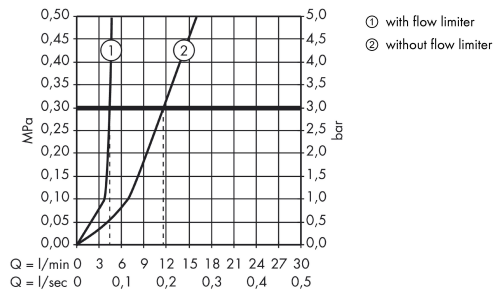

Axor Citterio

Single lever basin mixer 110 without pull-rod

Surfaces: **chrome** Article Number: **39018000**

Flowchart