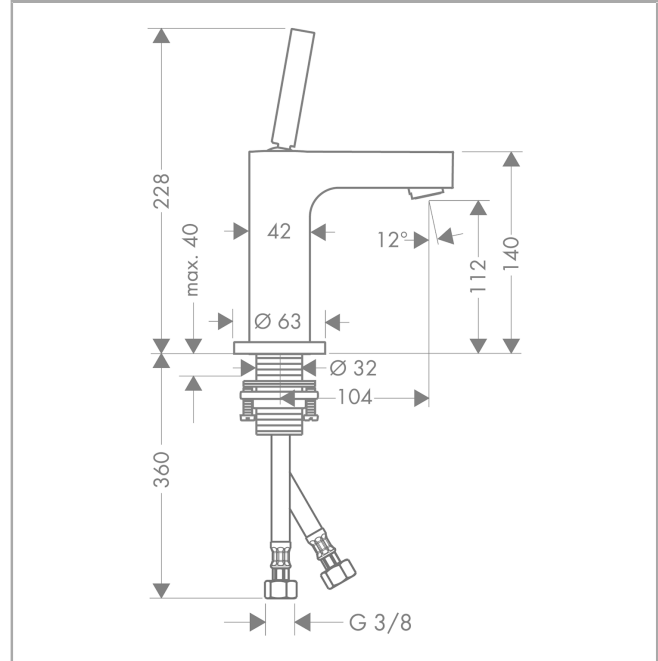

Axor Citterio

Single lever basin mixer 110 without pull-rod

Surfaces: **chrome** Article Number: **39018000**

Description

product features

- ComfortZone 110
- projection 104 mm
- normal spray
- flow rate: 5 l/min
- joystick ceramic cartridge
- temperature limitation not adjustable
- non-closing flush grated valve
- suitable for continuous flow water heaters
- connection dimension: DN15
- SVGW 0312-4763
- DVGW NW-6506BT0603
- P-IX 9508/IA
- ETA VA 1.42/19887
- ACS 12 ACC LY 352, valide jusqu'au 20.06.2017
- WRAS 1209005
- Kiwa K6161_Mechanical Mixers EN817
- SINTEF 1423

Optional Accessoires

- Flowstar design trap set (#52120XXX)

Technology

Design awards

DESIGN PLUS
Sanitär Heizung Klima

Certificates

Product image

Scale drawing

Axor Citterio

Single lever basin mixer 110 without pull-rod

Surfaces: **chrome** Article Number: **39018000**

Flowchart

Axor Citterio

Single lever basin mixer 110 without pull-rod

Surfaces: **chrome** Article Number: **39018000**

Exploded Drawing

Year of production: >10/10

Axor Citterio

Single lever basin mixer 110 without pull-rod

Surfaces: **chrome** Article Number: **39018000**

Spare part list

Year of production: >10/10

Pos.	Description	Article Number	PC	PU
1	handle	39091000	-	1
2	hollow set screw M6x6	97660000	-	1
3	escutcheon	96671000	-	1
4	O-ring 33x1,5	98164000	-	1
5	nut	97157000	-	1
6	O-Ring 30x2	98186000	-	1
7	cartridge, assy	96339000	-	1
8	adapter for cartridge	92186000	-	1
9	aerator M24x1 (5 l/min)	13185000	-	1
10	escutcheon	95396000	-	1
11	O-ring 26x2	98147000	-	1
12	fixing set (Ø 32)	13961000	-	1
13	sealing washer	97825000	-	1
14	lever collar	97548000	-	1
15	connection hose 450 mm M8x0,75 G3/8	97206000	-	1
16	O-ring 7x1,5	98422000	-	1
a	pop up waste	50001000	-	1
b	fixation extension 35 mm	13898000	-	1
c	service tool for disassembling the handle	92124000	-	1