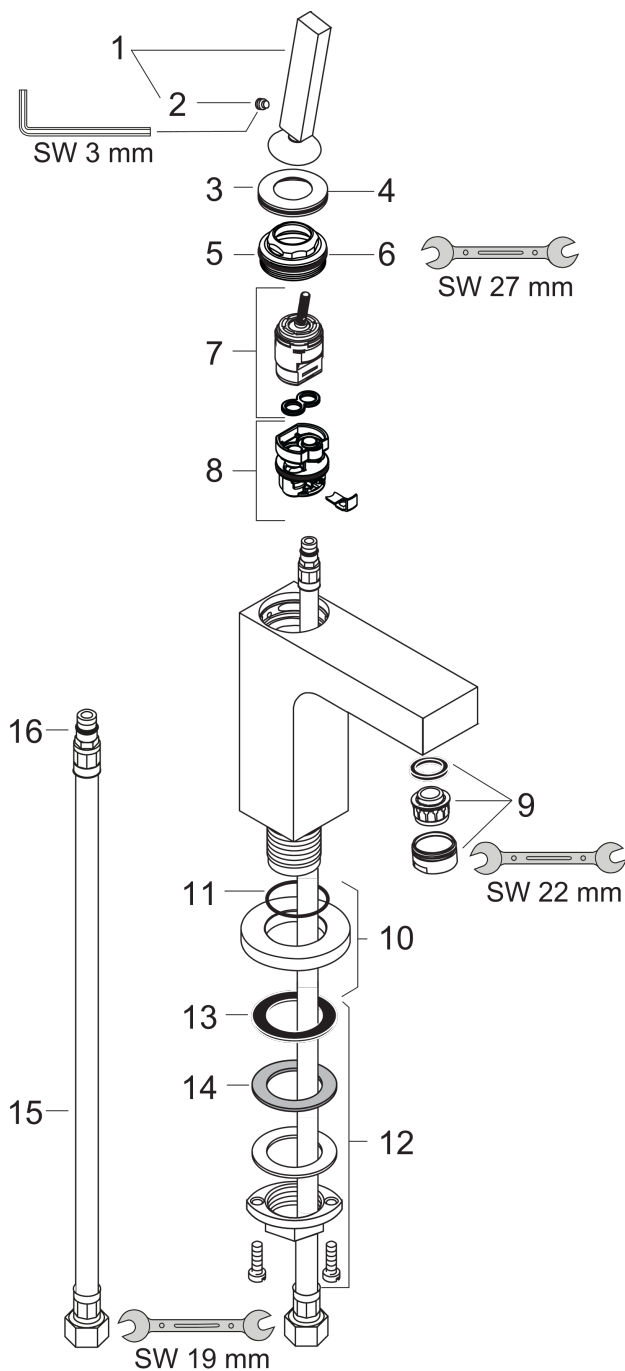

Axor Citterio

Single lever basin mixer 110 without pull-rod

Surfaces: **chrome** Article Number: **39018000**

Description

product features

- ComfortZone 110
- projection 104 mm
- normal spray
- flow rate: 5 l/min
- joystick ceramic cartridge
- temperature limitation not adjustable
- non-closing flush grated valve
- suitable for continuous flow water heaters
- connection dimension: DN15
- SVGW 0312-4763
- DVGW NW-6506BT0603
- P-IX 9508/IA
- ETA VA 1.42/19887
- ACS 12 ACC LY 352, valide jusqu'au 20.06.2017
- WRAS 1209005
- Kiwa K6161_Mechanical Mixers EN817
- SINTEF 1423

Axor Citterio

Single lever basin mixer 110 without pull-rod

Surfaces: **chrome** Article Number: **39018000**

Flowchart

Axor Citterio

Single lever basin mixer 110 without pull-rod

Surfaces: **chrome** Article Number: **39018000**

Exploded Drawing

Year of production: >10/10

Axor Citterio

Single lever basin mixer 110 without pull-rod

Surfaces: **chrome** Article Number: **39018000**

Spare part list

Year of production: >10/10

Pos.	Description	Article Number	PC	PU
1	handle	39091000	-	1
2	hollow set screw M6x6	97660000	-	1
3	escutcheon	96671000	-	1
4	O-ring 33x1,5	98164000	-	1
5	nut	97157000	-	1
6	O-Ring 30x2	98186000	-	1
7	cartridge, assy	96339000	-	1
8	adapter for cartridge	92186000	-	1
9	aerator M24x1 (5 l/min)	13185000	-	1
10	escutcheon	95396000	-	1
11	O-ring 26x2	98147000	-	1
12	fixing set (Ø 32)	13961000	-	1
13	sealing washer	97825000	-	1
14	lever collar	97548000	-	1
15	connection hose 450 mm M8x0,75 G3/8	97206000	-	1
16	O-ring 7x1,5	98422000	-	1
a	pop up waste	50001000	-	1
b	fixation extension 35 mm	13898000	-	1
c	service tool for disassembling the handle	92124000	-	1