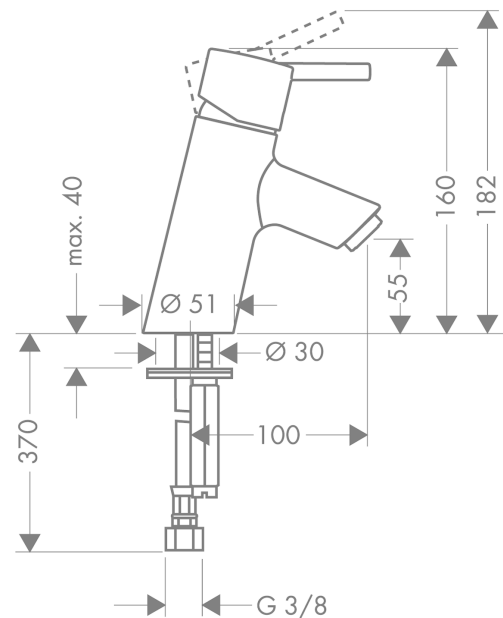

Scale drawing