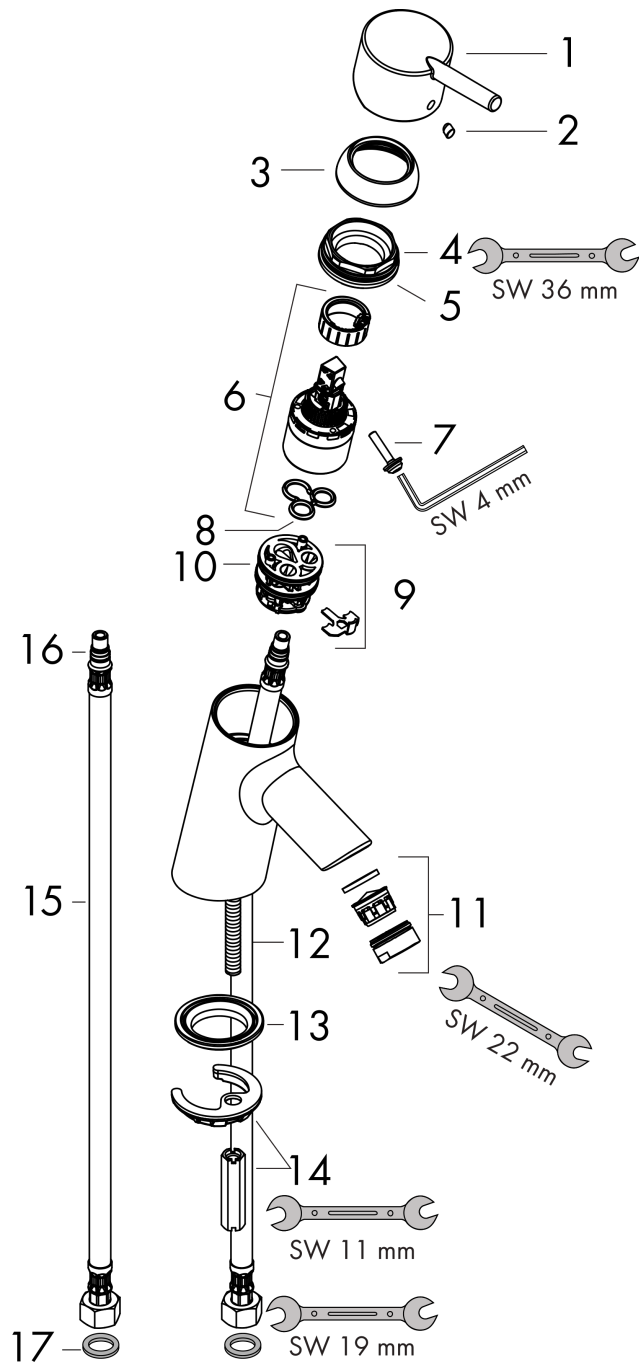

#### Scale drawing

### Flowchart

### Exploded Drawing

Year of production: >09/16

### Spare part list

Year of production: >09/16

Pos.	Description	Article Number	PC	PU
1	handle	32092000	-	1
2	screw cover	96338000	-	1
3	flange	96656000	-	1
4	nut	96690000	-	1
5	O-ring 36x2	98156000	-	1
6	cartridge, assy	92730000	-	1
7	locking screw for handle	95140000	-	1
8	seal	95008000	-	1
9	adapter for cartridge	98750000	-	1
10	O-Ring 30x2	98186000	-	1
11	aerator M24x1 (5 l/min)	13185000	-	1
12	screw M8 x 68	97736000	-	1
13	seal	97608000	-	1
14	fixing set	96016000	-	1
15	connection hose 450 mm M8x0,75 G3/8	97206000	-	1
16	O-ring 7x1,5	98422000	-	1
17	sealing set	95581000	-	1