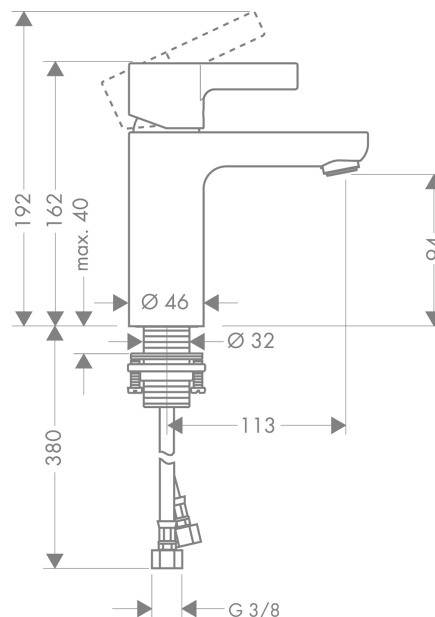

#### product features

- ComfortZone 100
- normal spray
- flow rate: 5 l/min
- ceramic cartridge
- temperature limitation adjustable
- without waste set
- suitable for continuous flow water heaters
- connection dimension: DN15
- DVGW NW-6506BR5787
- P-IX 9950/IA
- ETA VA 1.42/18423
- ACS 11 ACC LY 069, valide jusqu'au 10.06.2016
- WRAS 1203314

### Scale drawing

### Spare part list

Year of production: >10/10

Pos.	Description	Article Number	PC	PU
1	handle	31093000	-	1
2	screw cover	96338000	-	1
3	flange	97406000	-	1
4	nut	97209000	-	1
5	O-Ring 32x2	98193000	-	1
6	cartridge, assy	92730000	-	1
7	locking screw for handle	95140000	-	1
8	seal	95008000	-	1
9	adapter for cartridge	98750000	-	1
10	O-Ring 30x2	98186000	-	1
11	O-ring 35x2	92604000	-	1
12	aerator M24x1 (5 l/min)	13185000	-	1
13	flat seal	98749000	-	1
14	fixing set (Ø 32)	13961000	-	1
15	lever collar	97548000	-	1
16	connection hose 450 mm M8x0,75 G3/8	97206000	-	1
17	O-ring 7x1,5	98422000	-	1
a	pop up waste	94139000	-	1
b	fixation extension 35 mm	13898000	-	1