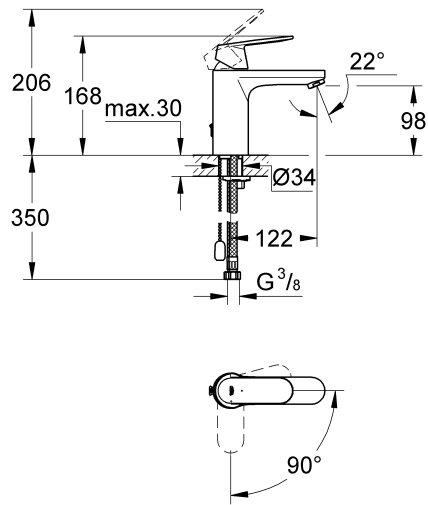

23 376

23 377

23 378

23 398

23 396

23 397