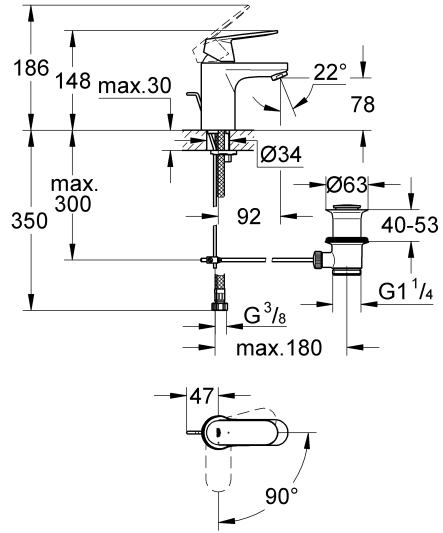

Design + Engineering GROHE Germany

99.0113.031/ÄM 227738/03.13

GROHE

 ENJOY WATER®

23 376

23 377

23 378

23 398