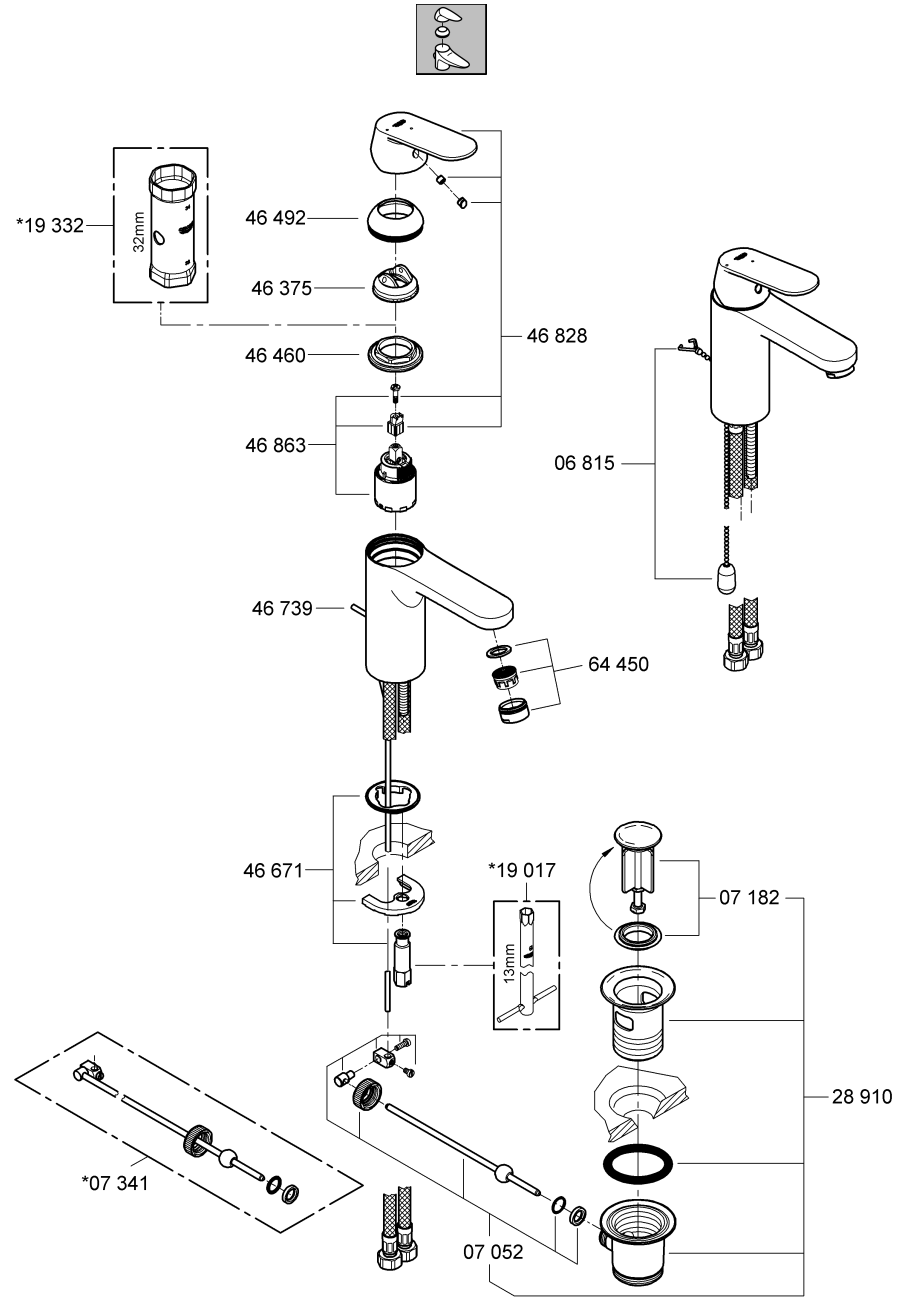

23 376

23 377

23 378

23 398

23 396

23 397