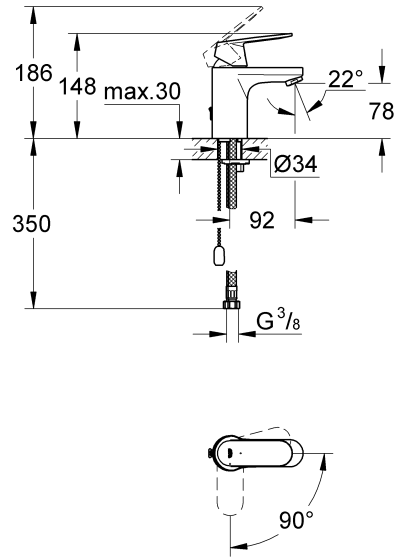

Design + Engineering GROHE Germany

99.0113.031/ÄM 227738/03.13

GROHE

 ENJOY WATER®

23 376

23 377

23 378

23 398