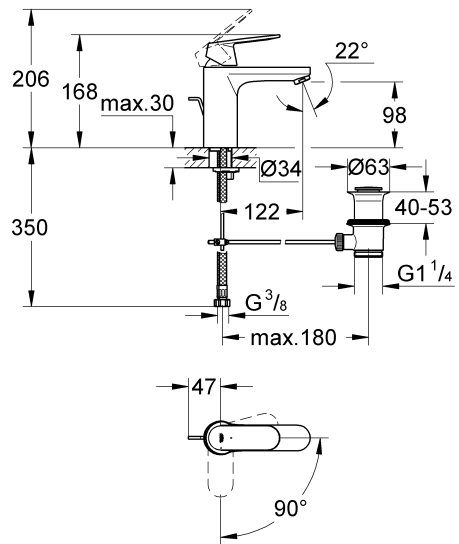

23 398

23 396