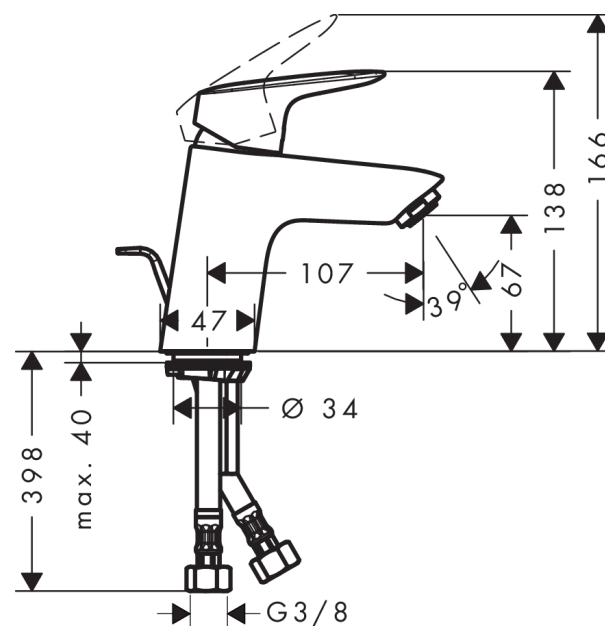

Logis

Single lever basin mixer 70 with pop-up waste set

Surfaces: **chrome** Article Number: **71070000**

Description

product features

- ComfortZone 70
- projection 107 mm
- normal spray
- flow rate: 5 l/min
- ceramic cartridge
- temperature limitation adjustable
- pop-up waste set G 1¼
- suitable for continuous flow water heaters
- connection dimension: DN15
- SVGW 1409-6309
- DVGW NW-6506CP0553
- P-IX 28113/IO
- WELL WA10562-2014-0203
- ETA VA1.42/20391
- ACS 12 ACC LY 352, valide jusqu'au 20.06.2017
- WRAS 1410017
- Kiwa K6161_Mechanical Mixers EN817
- SINTEF 3077

Technology

Design awards

reddot award 2014
winner

Certificates

Product image

Scale drawing

Logis

Single lever basin mixer 70 with pop-up waste set

Surfaces: **chrome** Article Number: **71070000**

Flowchart

Logis

Single lever basin mixer 70 with pop-up waste set

Surfaces: **chrome** Article Number: **71070000**

Exploded Drawing

Year of production: >01/15

Logis

Single lever basin mixer 70 with pop-up waste set

Surfaces: **chrome** Article Number: **71070000**

Spare part list

Year of production: >01/15

Pos.	Description	Article Number	PC	PU
1	handle	92224000	-	1
2	screw cover	96338000	-	1
3	flange	97406000	-	1
4	nut	97209000	-	1
5	O-Ring 32x2	98193000	-	1
6	cartridge, assy	92730000	-	1
7	locking screw for handle	95140000	-	1
8	seal	95008000	-	1
9	adapter for cartridge	98750000	-	1
10	O-Ring 30x2	98186000	-	1
11	O-ring 35x2	92604000	-	1
12	aerator M24x1 (5 l/min)	92372000	-	1
13	screw M8 x 68	97736000	-	1
14	seal Ø 42	98722000	-	1
15	fixing set	96016000	-	1
16	connection hose 450 mm M8x0,75 G3/8	97206000	-	1
17	O-ring 7x1,5	98422000	-	1
18	sealing set	95581000	-	1
19	pull rod	96657000	-	1
a	pop up waste	92168000	-	1