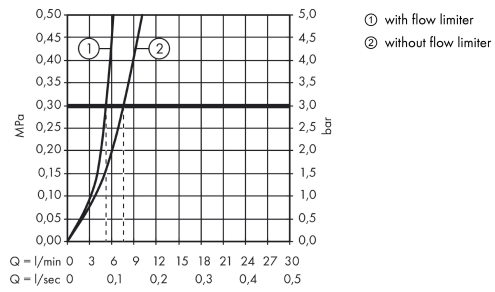

Logis

Single lever basin mixer 70 with pop-up waste set

Surfaces: **chrome** Article Number: **71070000**

Flowchart