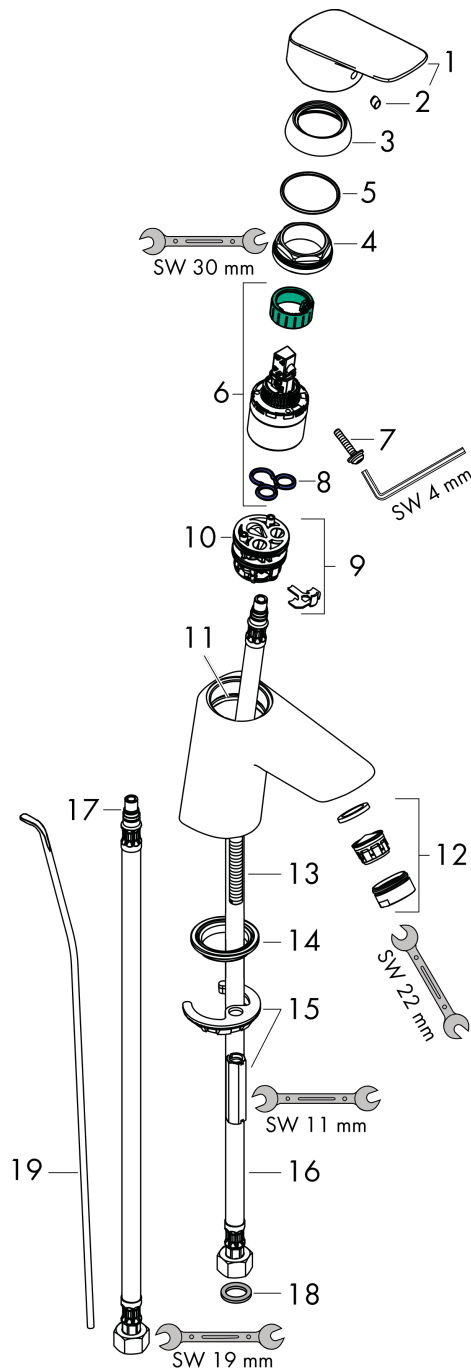

Logis

Single lever basin mixer 70 with pop-up waste set

Surfaces: **chrome** Article Number: **71070000**

Description

product features

- ComfortZone 70
- projection 107 mm
- normal spray
- flow rate: 5 l/min
- ceramic cartridge
- temperature limitation adjustable
- pop-up waste set G 1¼
- suitable for continuous flow water heaters
- connection dimension: DN15
- SVGW 1409-6309
- DVGW NW-6506CP0553
- P-IX 28113/IO
- WELL WA10562-2014-0203
- ETA VA1.42/20391
- ACS 12 ACC LY 352, valide jusqu'au 20.06.2017
- WRAS 1410017
- Kiwa K6161_Mechanical Mixers EN817
- SINTEF 3077

Technology

Design awards

reddot award 2014
winner

Certificates

Product image

Scale drawing

Logis

Single lever basin mixer 70 with pop-up waste set

Surfaces: **chrome** Article Number: **71070000**

Flowchart

Logis

Single lever basin mixer 70 with pop-up waste set

Surfaces: **chrome** Article Number: **71070000**

Exploded Drawing

Year of production: >01/15

Logis

Single lever basin mixer 70 with pop-up waste set

Surfaces: **chrome** Article Number: **71070000**

Spare part list

Year of production: >01/15

Pos.	Description	Article Number	PC	PU
1	handle	92224000	-	1
2	screw cover	96338000	-	1
3	flange	97406000	-	1
4	nut	97209000	-	1
5	O-Ring 32x2	98193000	-	1
6	cartridge, assy	92730000	-	1
7	locking screw for handle	95140000	-	1
8	seal	95008000	-	1
9	adapter for cartridge	98750000	-	1
10	O-Ring 30x2	98186000	-	1
11	O-ring 35x2	92604000	-	1
12	aerator M24x1 (5 l/min)	92372000	-	1
13	screw M8 x 68	97736000	-	1
14	seal Ø 42	98722000	-	1
15	fixing set	96016000	-	1
16	connection hose 450 mm M8x0,75 G3/8	97206000	-	1
17	O-ring 7x1,5	98422000	-	1
18	sealing set	95581000	-	1
19	pull rod	96657000	-	1
a	pop up waste	92168000	-	1