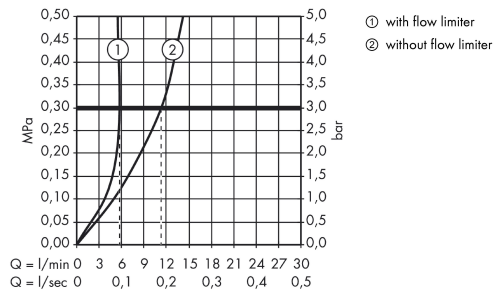

Metris S

Single lever basin mixer with pop-up waste set for washbowls

Surfaces: **chrome** Article Number: **31022000**

Description

product features

- ComfortZone 260
- projection 189 mm
- normal spray
- flow rate: 5 l/min
- ceramic cartridge
- temperature limitation adjustable
- pop-up waste set G 1¼
- suitable for continuous flow water heaters
- connection dimension: DN15
- SVGW 0601-5046
- DVGW NW-6506BR5787
- P-IX 9950/IA
- ETA VA 1.42/18015
- ACS 11 ACC LY 069, valide jusqu'au 10.06.2016
- WRAS 1203312
- Kiwa K6161_Mechanical Mixers EN817
- SINTEF 1195

Technology

Certificates

Product image

Scale drawing

Metris S

Single lever basin mixer with pop-up waste set for washbowls

Surfaces: **chrome** Article Number: **31022000**

Flowchart