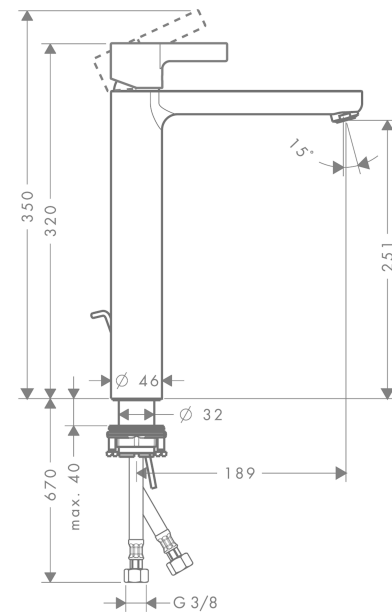

Metris S

Single lever basin mixer with pop-up waste set for washbowls

Surfaces: **chrome** Article Number: **31022000**

Description

product features

- ComfortZone 260
- projection 189 mm
- normal spray
- flow rate: 5 l/min
- ceramic cartridge
- temperature limitation adjustable
- pop-up waste set G 1¼
- suitable for continuous flow water heaters
- connection dimension: DN15
- SVGW 0601-5046
- DVGW NW-6506BR5787
- P-IX 9950/IA
- ETA VA 1.42/18015
- ACS 11 ACC LY 069, valide jusqu'au 10.06.2016
- WRAS 1203312
- Kiwa K6161_Mechanical Mixers EN817
- SINTEF 1195

Technology

Certificates

Product image

Scale drawing

Metris S

Single lever basin mixer with pop-up waste set for washbowls

Surfaces: **chrome** Article Number: **31022000**

Flowchart

Metris S
Single lever basin mixer with pop-up waste set for washbowls
Surfaces: **chrome** Article Number: **31022000**

Exploded Drawing

Year of production: >10/10

Metris S

Single lever basin mixer with pop-up waste set for washbowls

Surfaces: **chrome** Article Number: **31022000**

Spare part list

Year of production: >10/10

Pos.	Description	Article Number	PC	PU
1	handle	31093000	-	1
2	screw cover	96338000	-	1
3	flange	97406000	-	1
4	nut	97209000	-	1
5	O-Ring 32x2	98193000	-	1
6	cartridge, assy	92730000	-	1
7	locking screw for handle	95140000	-	1
8	seal	95008000	-	1
9	adapter for cartridge	98750000	-	1
10	O-Ring 30x2	98186000	-	1
11	O-ring 35x2	92604000	-	1
12	aerator M24x1 (5 l/min)	13185000	-	1
13	flat seal	98749000	-	1
14	fixing set (Ø 32)	13961000	-	1
15	lever collar	97548000	-	1
16	connection hose 900 mm M8x0,75 G3/8	96316000	-	1
17	O-ring 7x1,5	98422000	-	1
18	pull rod	96657000	-	1
a	pop up waste	94139000	-	1
b	fixation extension 35 mm	13898000	-	1