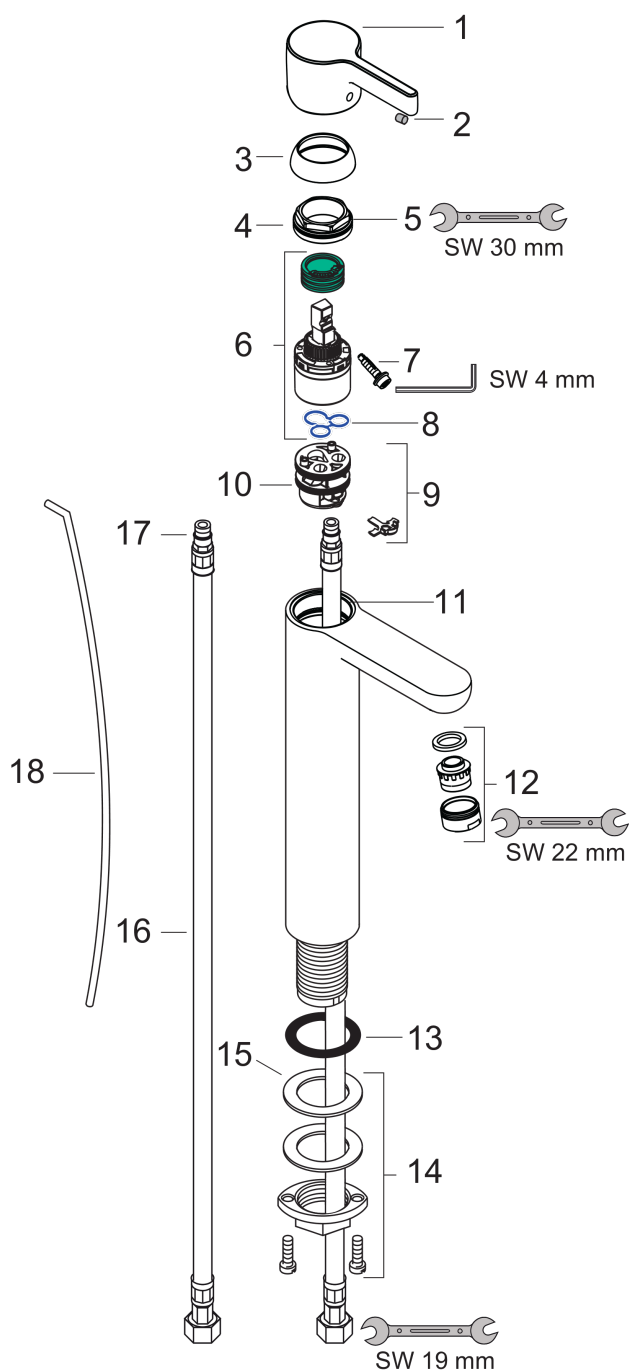

Metris S

Single lever basin mixer with pop-up waste set for washbowls

Surfaces: **chrome** Article Number: **31022000**

Description

product features

- ComfortZone 260
- projection 189 mm
- normal spray
- flow rate: 5 l/min
- ceramic cartridge
- temperature limitation adjustable
- pop-up waste set G 1¼
- suitable for continuous flow water heaters
- connection dimension: DN15
- SVGW 0601-5046
- DVGW NW-6506BR5787
- P-IX 9950/IA
- ETA VA 1.42/18015
- ACS 11 ACC LY 069, valide jusqu'au 10.06.2016
- WRAS 1203312
- Kiwa K6161_Mechanical Mixers EN817
- SINTEF 1195

Technology

Certificates

Product image

Scale drawing

Metris S

Single lever basin mixer with pop-up waste set for washbowls

Surfaces: **chrome** Article Number: **31022000**

Flowchart

Metris S
Single lever basin mixer with pop-up waste set for washbowls
Surfaces: **chrome** Article Number: **31022000**

Exploded Drawing

Year of production: >10/10

Metris S

Single lever basin mixer with pop-up waste set for washbowls

Surfaces: **chrome** Article Number: **31022000**

Spare part list

Year of production: >10/10

Pos.	Description	Article Number	PC	PU
1	handle	31093000	-	1
2	screw cover	96338000	-	1
3	flange	97406000	-	1
4	nut	97209000	-	1
5	O-Ring 32x2	98193000	-	1
6	cartridge, assy	92730000	-	1
7	locking screw for handle	95140000	-	1
8	seal	95008000	-	1
9	adapter for cartridge	98750000	-	1
10	O-Ring 30x2	98186000	-	1
11	O-ring 35x2	92604000	-	1
12	aerator M24x1 (5 l/min)	13185000	-	1
13	flat seal	98749000	-	1
14	fixing set (Ø 32)	13961000	-	1
15	lever collar	97548000	-	1
16	connection hose 900 mm M8x0,75 G3/8	96316000	-	1
17	O-ring 7x1,5	98422000	-	1
18	pull rod	96657000	-	1
a	pop up waste	94139000	-	1
b	fixation extension 35 mm	13898000	-	1