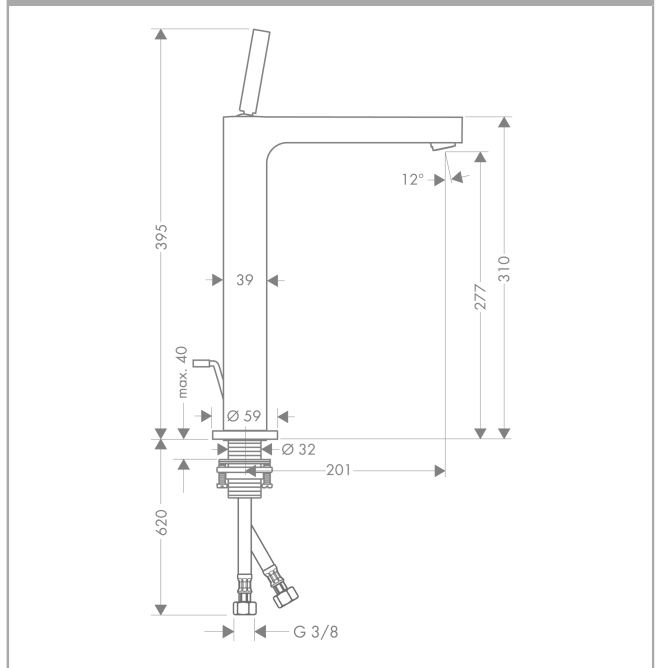

Axor Citterio

Single lever basin mixer 270 with pop-up waste set for washbowls

Surfaces: **chrome** Article Number: **39020000**

Description

product features

- ComfortZone 270
- projection 201 mm
- normal spray
- flow rate: 5 l/min
- joystick ceramic cartridge
- temperature limitation not adjustable
- pop-up waste set G 1¼
- suitable for continuous flow water heaters
- connection dimension: DN15
- SVGW 0312-4763
- DVGW NW-6506BT0603
- P-IX 9508/IA
- ETA VA 1.42/18637
- ACS 12 ACC LY 352, valide jusqu'au 20.06.2017
- WRAS 1209005
- SINTEF 1423

Optional Accessoires

- Flowstar design trap set (#52120XXX)

Technology

Certificates

Product image

Scale drawing

Axor Citterio

Single lever basin mixer 270 with pop-up waste set for washbowls

Surfaces: **chrome** Article Number: **39020000**

Flowchart

Axor Citterio

Single lever basin mixer 270 with pop-up waste set for washbowls

Surfaces: **chrome** Article Number: **39020000**

Exploded Drawing

Year of production: >10/10

Axor Citterio

Single lever basin mixer 270 with pop-up waste set for washbowls

Surfaces: **chrome** Article Number: **39020000**

Spare part list

Year of production: >10/10

Pos.	Description	Article Number	PC	PU
1	handle	39091000	-	1
2	hollow set screw M6x6	97660000	-	1
3	escutcheon	97466000	-	1
4	O-ring 33x1,5	98164000	-	1
5	nut	97157000	-	1
6	O-Ring 30x2	98186000	-	1
7	cartridge, assy	96339000	-	1
8	adapter for cartridge	92186000	-	1
9	aerator M24x1 (5 l/min)	13185000	-	1
10	escutcheon	97807000	-	1
11	lever collar	97548000	-	1
12	fixing set (Ø 32)	13961000	-	1
13	connection hose 900 mm M8x0,75 G3/8	96316000	-	1
14	O-ring 7x1,5	98422000	-	1
15	pull rod	96923000	-	1
a	pop up waste	94139000	-	1
b	fixation extension 35 mm	13898000	-	1
c	service tool for disassembling the handle	92124000	-	1