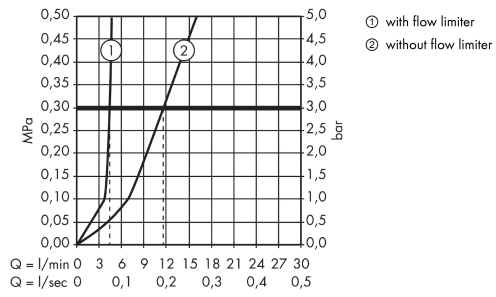

Axor Citterio

Single lever basin mixer 270 with pop-up waste set for washbowls

Surfaces: **chrome** Article Number: **39020000**

Flowchart