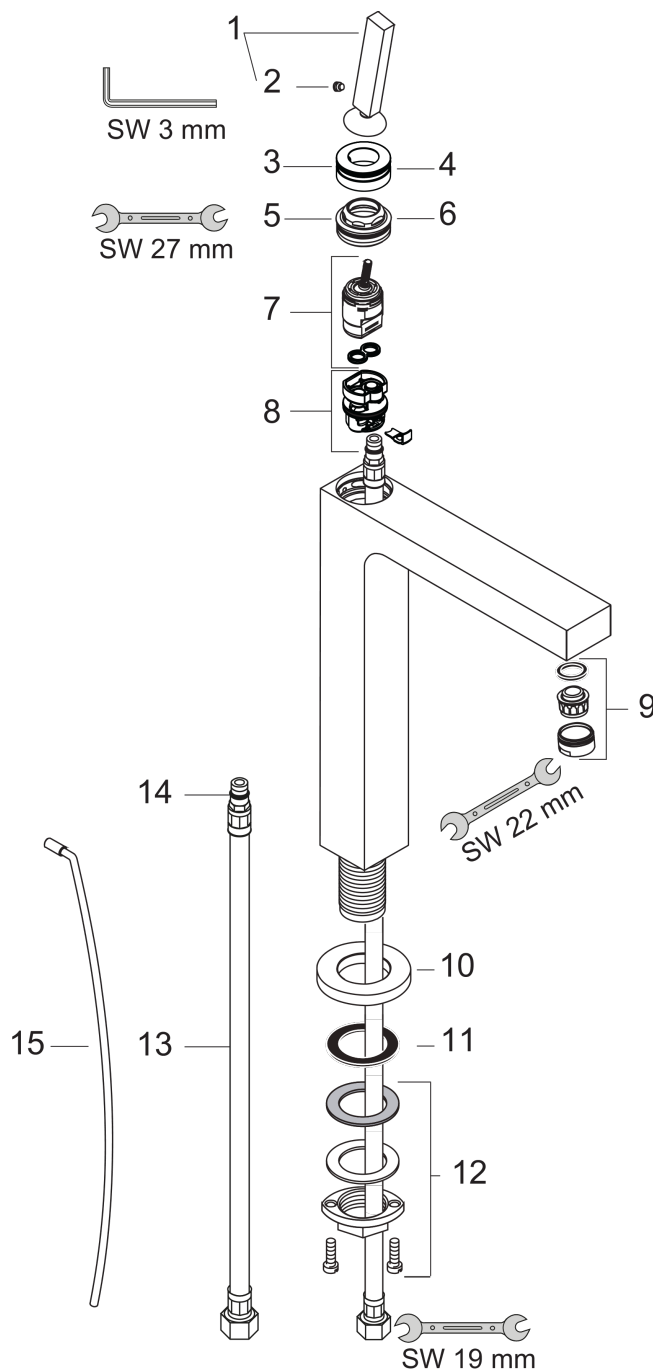

Axor Citterio

Single lever basin mixer 270 with pop-up waste set for washbowls

Surfaces: **chrome** Article Number: **39020000**

Description

product features

- ComfortZone 270
- projection 201 mm
- normal spray
- flow rate: 5 l/min
- joystick ceramic cartridge
- temperature limitation not adjustable
- pop-up waste set G 1¼
- suitable for continuous flow water heaters
- connection dimension: DN15
- SVGW 0312-4763
- DVGW NW-6506BT0603
- P-IX 9508/IA
- ETA VA 1.42/18637
- ACS 12 ACC LY 352, valide jusqu'au 20.06.2017
- WRAS 1209005
- SINTEF 1423

Optional Accessoires

- Flowstar design trap set (#52120XXX)

Technology

Certificates

Product image

Scale drawing

Axor Citterio

Single lever basin mixer 270 with pop-up waste set for washbowls

Surfaces: **chrome** Article Number: **39020000**

Flowchart

Axor Citterio

Single lever basin mixer 270 with pop-up waste set for washbowls

Surfaces: **chrome** Article Number: **39020000**

Exploded Drawing

Year of production: >10/10

Axor Citterio

Single lever basin mixer 270 with pop-up waste set for washbowls

Surfaces: **chrome** Article Number: **39020000**

Spare part list

Year of production: >10/10

Pos.	Description	Article Number	PC	PU
1	handle	39091000	-	1
2	hollow set screw M6x6	97660000	-	1
3	escutcheon	97466000	-	1
4	O-ring 33x1,5	98164000	-	1
5	nut	97157000	-	1
6	O-Ring 30x2	98186000	-	1
7	cartridge, assy	96339000	-	1
8	adapter for cartridge	92186000	-	1
9	aerator M24x1 (5 l/min)	13185000	-	1
10	escutcheon	97807000	-	1
11	lever collar	97548000	-	1
12	fixing set (Ø 32)	13961000	-	1
13	connection hose 900 mm M8x0,75 G3/8	96316000	-	1
14	O-ring 7x1,5	98422000	-	1
15	pull rod	96923000	-	1
a	pop up waste	94139000	-	1
b	fixation extension 35 mm	13898000	-	1
c	service tool for disassembling the handle	92124000	-	1