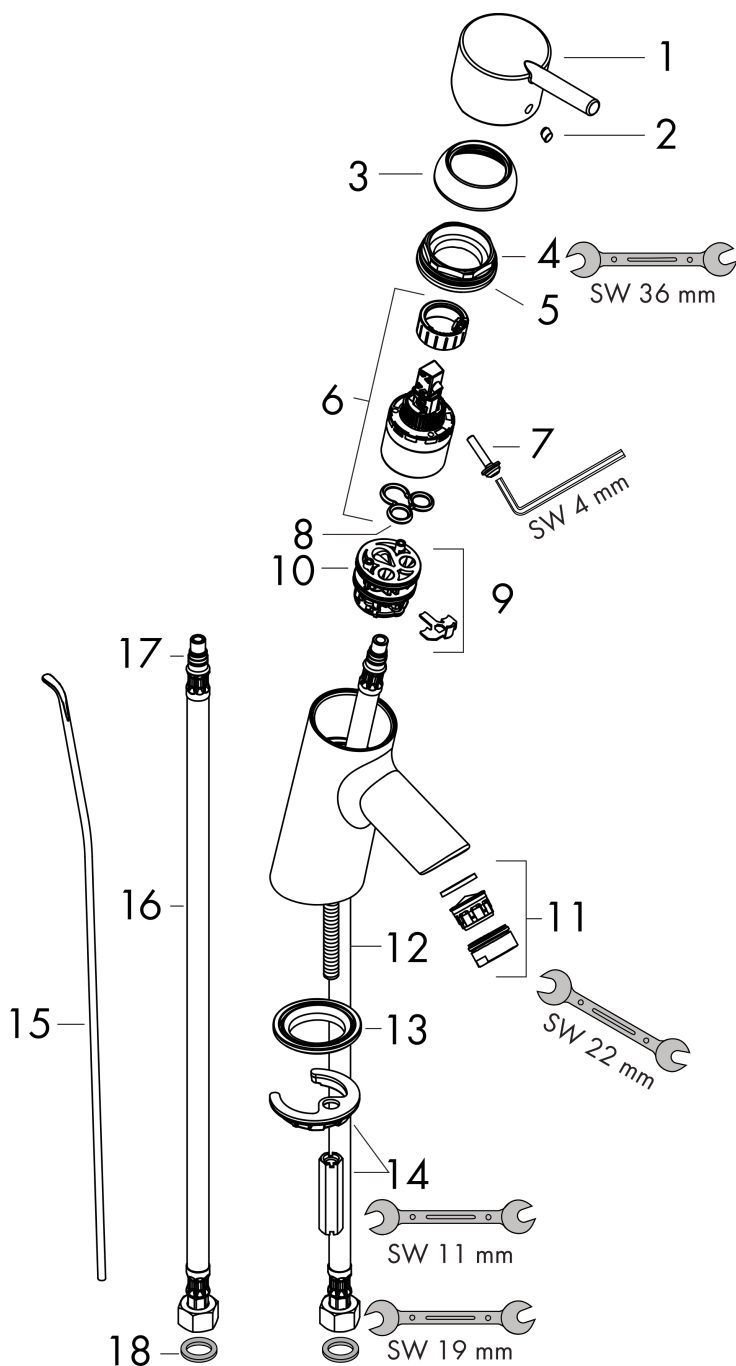

Talis S

Single lever basin mixer with pop-up waste set

Surfaces: **chrome** Article Number: **32020000**

Description

product features

- ComfortZone 70
- projection 100 mm
- normal spray
- flow rate: 5 l/min
- ceramic cartridge
- temperature limitation adjustable
- pop-up waste set G 1¼
- suitable for continuous flow water heaters
- connection dimension: DN15
- SVGW 0408-4866
- DVGW NW-6506BS5027
- P-IX 9360/IA
- ETA VA 1.42/18974
- ACS 12 ACC LY 352, valide jusqu'au 20.06.2017
- WRAS 1203033
- Kiwa K6161_Mechanical Mixers EN817

Technology

Certificates

Product image

Scale drawing

Talis S

Single lever basin mixer with pop-up waste set

Surfaces: **chrome** Article Number: **32020000**

Flowchart

Talis S
Single lever basin mixer with pop-up waste set
 Surfaces: **chrome** Article Number: **32020000**

Exploded Drawing

Year of production: >09/16

Talis S

Single lever basin mixer with pop-up waste set

Surfaces: **chrome** Article Number: **32020000**

Spare part list

Year of production: >09/16

Pos.	Description	Article Number	PC	PU
1	handle	32092000	-	1
2	screw cover	96338000	-	1
3	flange	96656000	-	1
4	nut	96690000	-	1
5	O-ring 36x2	98156000	-	1
6	cartridge, assy	92730000	-	1
7	locking screw for handle	95140000	-	1
8	seal	95008000	-	1
9	adapter for cartridge	98750000	-	1
10	O-Ring 30x2	98186000	-	1
11	aerator M24x1 (5 l/min)	13185000	-	1
12	screw M8 x 68	97736000	-	1
13	seal	97608000	-	1
14	fixing set	96016000	-	1
15	pull rod	96657000	-	1
16	connection hose 450 mm M8x0,75 G3/8	97206000	-	1
17	O-ring 7x1,5	98422000	-	1
18	sealing set	95581000	-	1
a	pop up waste	94139000	-	1