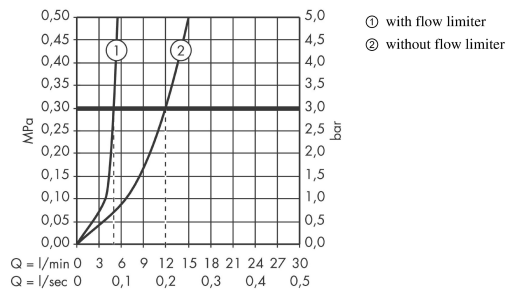

Talis S

Single lever basin mixer with pop-up waste set

Surfaces: **chrome** Article Number: **32020000**

Description

product features

- ComfortZone 70
- projection 100 mm
- normal spray
- flow rate: 5 l/min
- ceramic cartridge
- temperature limitation adjustable
- pop-up waste set G 1¼
- suitable for continuous flow water heaters
- connection dimension: DN15
- SVGW 0408-4866
- DVGW NW-6506BS5027
- P-IX 9360/IA
- ETA VA 1.42/18974
- ACS 12 ACC LY 352, valide jusqu'au 20.06.2017
- WRAS 1203033
- Kiwa K6161_Mechanical Mixers EN817

Technology

Certificates

Product image

Scale drawing

Talis S

Single lever basin mixer with pop-up waste set

Surfaces: **chrome** Article Number: **32020000**

Flowchart