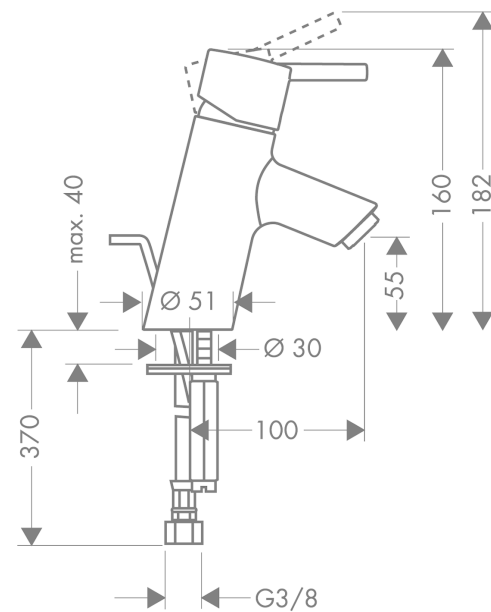

Talis S

Single lever basin mixer with pop-up waste set

Surfaces: **chrome** Article Number: **32020000**

Description

product features

- ComfortZone 70
- projection 100 mm
- normal spray
- flow rate: 5 l/min
- ceramic cartridge
- temperature limitation adjustable
- pop-up waste set G 1¼
- suitable for continuous flow water heaters
- connection dimension: DN15
- SVGW 0408-4866
- DVGW NW-6506BS5027
- P-IX 9360/IA
- ETA VA 1.42/18974
- ACS 12 ACC LY 352, valide jusqu'au 20.06.2017
- WRAS 1203033
- Kiwa K6161_Mechanical Mixers EN817

Technology

Certificates

Product image

Scale drawing

Talis S

Single lever basin mixer with pop-up waste set

Surfaces: **chrome** Article Number: **32020000**

Flowchart

Talis S
Single lever basin mixer with pop-up waste set
 Surfaces: **chrome** Article Number: **32020000**

Exploded Drawing

Year of production: >09/16

Talis S

Single lever basin mixer with pop-up waste set

Surfaces: **chrome** Article Number: **32020000**

Spare part list

Year of production: >09/16

Pos.	Description	Article Number	PC	PU
1	handle	32092000	-	1
2	screw cover	96338000	-	1
3	flange	96656000	-	1
4	nut	96690000	-	1
5	O-ring 36x2	98156000	-	1
6	cartridge, assy	92730000	-	1
7	locking screw for handle	95140000	-	1
8	seal	95008000	-	1
9	adapter for cartridge	98750000	-	1
10	O-Ring 30x2	98186000	-	1
11	aerator M24x1 (5 l/min)	13185000	-	1
12	screw M8 x 68	97736000	-	1
13	seal	97608000	-	1
14	fixing set	96016000	-	1
15	pull rod	96657000	-	1
16	connection hose 450 mm M8x0,75 G3/8	97206000	-	1
17	O-ring 7x1,5	98422000	-	1
18	sealing set	95581000	-	1
a	pop up waste	94139000	-	1