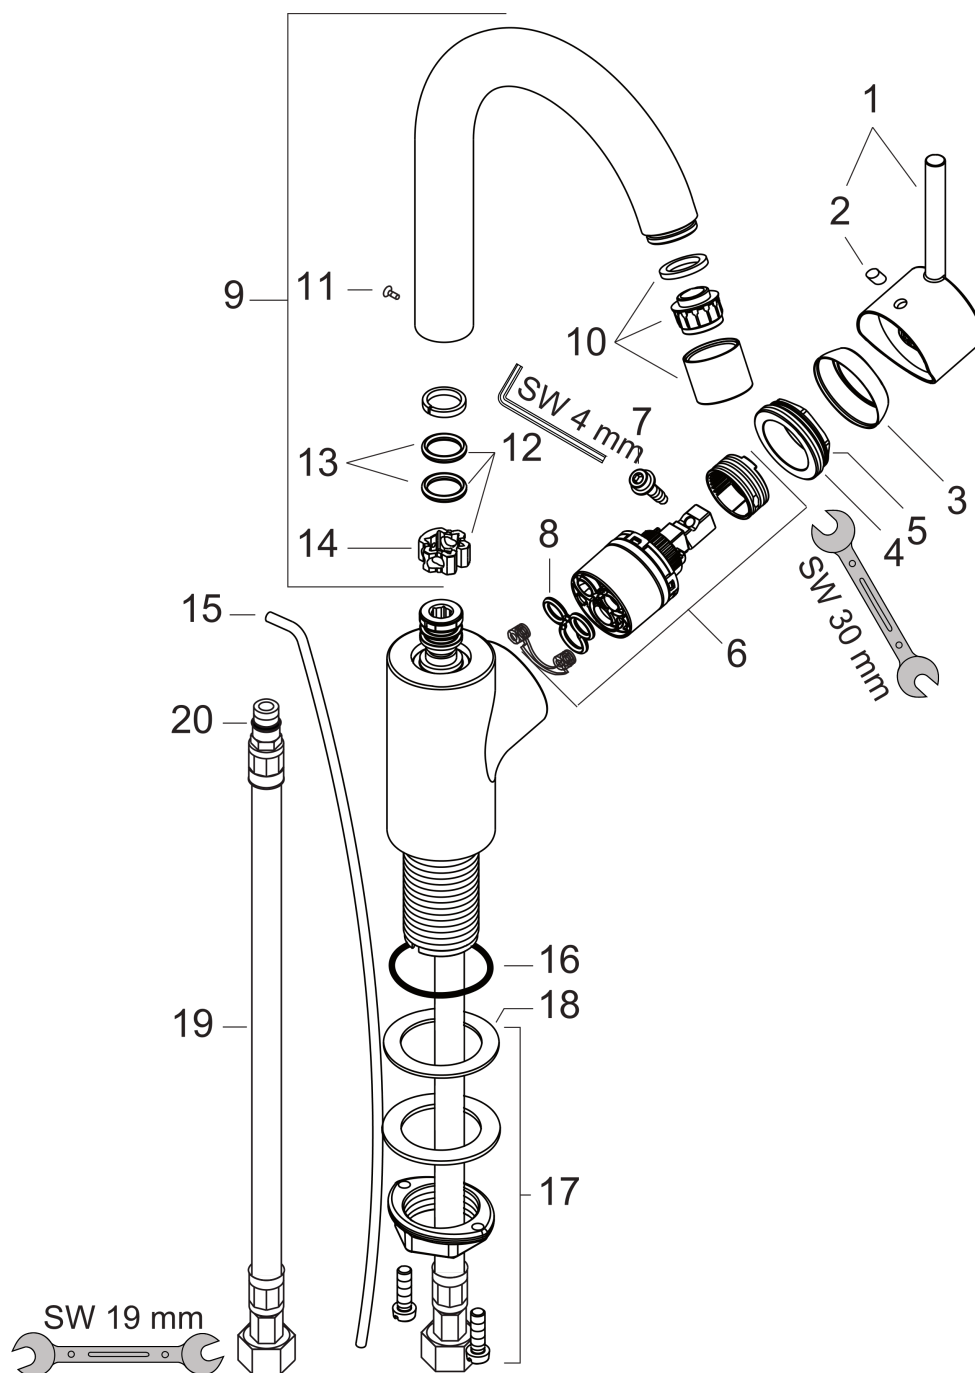

## Talis S

Single lever basin mixer with pop-up waste set and swivel spout with 360° range

Surfaces: **chrome** Article Number: **32070000**

### Exploded Drawing

Year of production: >08/13

### Spare part list

Year of production: >08/13

Pos.	Description	Article Number	PC	PU
1	handle	32095000	-	1
2	screw cover	96338000	-	1
3	flange	96763000	-	1
4	nut	97209000	-	1
5	O-Ring 32x2	98193000	-	1
6	cartridge, assy	92730000	-	1
7	locking screw for handle	95140000	-	1
8	seal	95008000	-	1
9	spout cpl.	96521000	-	1
10	aerator M22x1 (5 l/min)	95455000	-	1
11	screw	97662000	-	1
12	sealing set	92646000	-	1
13	O-Ring 14x2,5	98189000	-	1
14	axialring	97558000	-	1
15	pull rod	96657000	-	1
16	O-ring 34x4	98155000	-	1
17	fixing set (Ø 32)	13961000	-	1
18	lever collar	97548000	-	1
19	connection hose 450 mm M8x0,75 G3/8	97206000	-	1
20	O-ring 7x1,5	98422000	-	1
a	pop up waste	94139000	-	1
b	fixation extension 35 mm	13898000	-	1