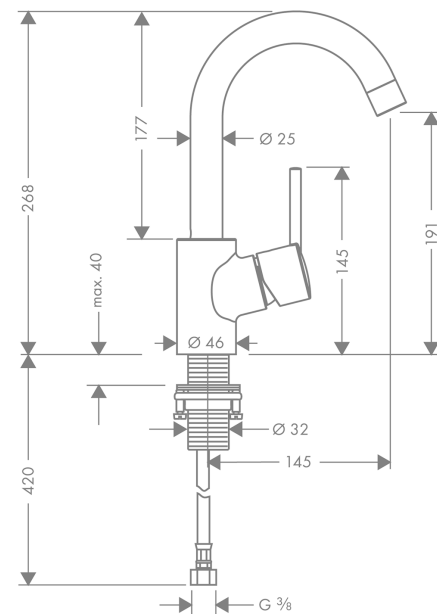

#### product features

- ComfortZone 200
- projection 145 mm
- normal spray
- flow rate: 5 l/min
- ceramic cartridge
- temperature limitation adjustable
- pop-up waste set G 1¼
- suitable for continuous flow water heaters
- swivel range 360°
- connection dimension: DN15
- SVGW 0408-4866
- DVGW NW-6506BS5027
- P-IX 9861/IA
- ETA VA 1.42/18540
- ACS 11 ACC LY 023, valide jusqu'au 05.05.2016
- WRAS 1112039
- Kiwa K6161\_Mechanical Mixers EN817

## Talis S

Single lever basin mixer with pop-up waste set and swivel spout with 360° range

Surfaces: **chrome** Article Number: **32070000**