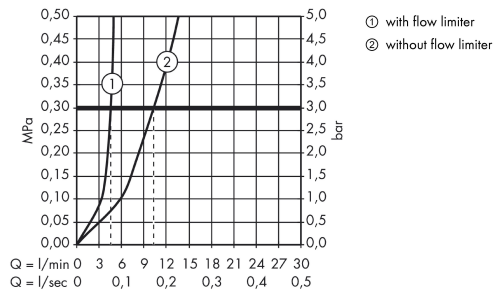

Metris

Single lever basin mixer 110 with pop-up waste set

Surfaces: **chrome** Article Number: **31080000**

Description

product features

- ComfortZone 110
- projection 116 mm
- normal spray
- flow rate: 5 l/min
- ceramic cartridge
- temperature limitation adjustable
- pop-up waste set G 1¼
- suitable for continuous flow water heaters
- connection dimension: DN15
- SVGW 1103-5836
- DVGW NW-6506CM0347
- P-IX 19412/IO
- WELL WA10003-20110209
- ETA VA 1.42/19733
- ACS 11 ACC LY 069, valide jusqu'au 10.06.2016
- WRAS 1203032
- Kiwa K6161_Mechanical Mixers EN817
- SINTEF 1743

Technology

Certificates

Product image

Scale drawing

Metris

Single lever basin mixer 110 with pop-up waste set

Surfaces: **chrome** Article Number: **31080000**

Flowchart