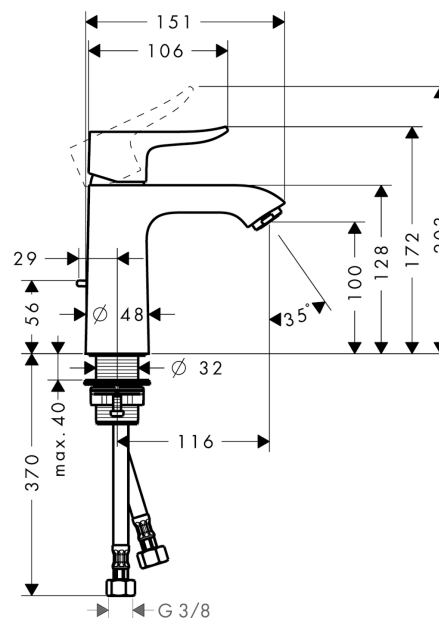

Metris

Single lever basin mixer 110 with pop-up waste set

Surfaces: **chrome** Article Number: **31080000**

Description

product features

- ComfortZone 110
- projection 116 mm
- normal spray
- flow rate: 5 l/min
- ceramic cartridge
- temperature limitation adjustable
- pop-up waste set G 1¼
- suitable for continuous flow water heaters
- connection dimension: DN15
- SVGW 1103-5836
- DVGW NW-6506CM0347
- P-IX 19412/IO
- WELL WA10003-20110209
- ETA VA 1.42/19733
- ACS 11 ACC LY 069, valide jusqu'au 10.06.2016
- WRAS 1203032
- Kiwa K6161_Mechanical Mixers EN817
- SINTEF 1743

Technology

Certificates

Product image

Scale drawing

Metris

Single lever basin mixer 110 with pop-up waste set

Surfaces: **chrome** Article Number: **31080000**

Flowchart

Metris

Single lever basin mixer 110 with pop-up waste set

Surfaces: **chrome** Article Number: **31080000**

Exploded Drawing

Year of production: >01/11

Metris
Single lever basin mixer 110 with pop-up waste set

 Surfaces: **chrome** Article Number: **31080000**

Spare part list

Year of production: >01/11

Pos.	Description	Article Number	PC	PU
1	handle	95519000	-	1
2	screw cover	96338000	-	1
3	flange	97406000	-	1
4	nut	97209000	-	1
5	O-Ring 32x2	98193000	-	1
6	cartridge, assy	92730000	-	1
7	locking screw for handle	95140000	-	1
8	seal	95008000	-	1
9	adapter for cartridge	98750000	-	1
10	O-Ring 30x2	98186000	-	1
11	aerator M24x1 (5 l/min)	13185000	-	1
12	flat seal	98749000	-	1
13	fixing set (Ø 32)	13961000	-	1
14	lever collar	97548000	-	1
15	connection hose 450 mm M8x0,75 G3/8	97206000	-	1
16	O-ring 7x1,5	98422000	-	1
17	pull rod	96657000	-	1
a	pop up waste	94139000	-	1
b	fixation extension 35 mm	13898000	-	1