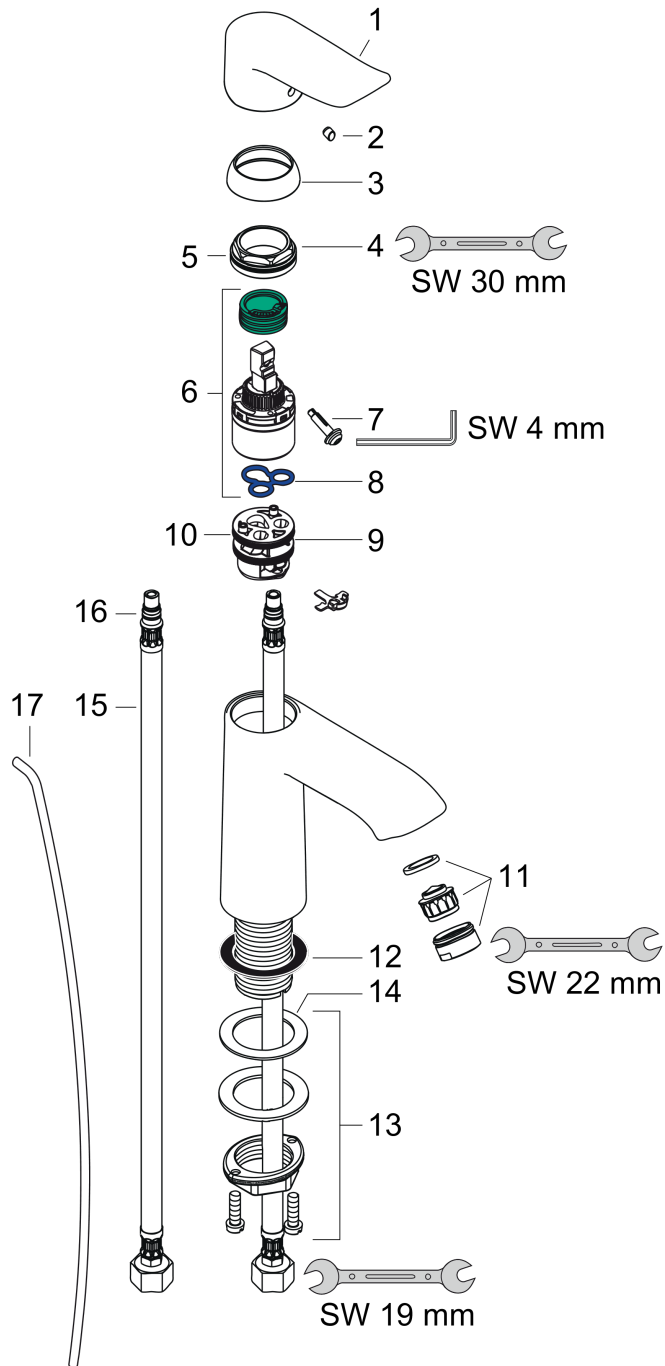

Metris

Single lever basin mixer 110 with pop-up waste set

Surfaces: **chrome** Article Number: **31080000**

Description

product features

- ComfortZone 110
- projection 116 mm
- normal spray
- flow rate: 5 l/min
- ceramic cartridge
- temperature limitation adjustable
- pop-up waste set G 1¼
- suitable for continuous flow water heaters
- connection dimension: DN15
- SVGW 1103-5836
- DVGW NW-6506CM0347
- P-IX 19412/IO
- WELL WA10003-20110209
- ETA VA 1.42/19733
- ACS 11 ACC LY 069, valide jusqu'au 10.06.2016
- WRAS 1203032
- Kiwa K6161_Mechanical Mixers EN817
- SINTEF 1743

Technology

Certificates

Product image

Scale drawing

Metris

Single lever basin mixer 110 with pop-up waste set

Surfaces: **chrome** Article Number: **31080000**

Flowchart

Metris

Single lever basin mixer 110 with pop-up waste set

Surfaces: **chrome** Article Number: **31080000**

Exploded Drawing

Year of production: >01/11

Metris
Single lever basin mixer 110 with pop-up waste set

 Surfaces: **chrome** Article Number: **31080000**

Spare part list

Year of production: >01/11

Pos.	Description	Article Number	PC	PU
1	handle	95519000	-	1
2	screw cover	96338000	-	1
3	flange	97406000	-	1
4	nut	97209000	-	1
5	O-Ring 32x2	98193000	-	1
6	cartridge, assy	92730000	-	1
7	locking screw for handle	95140000	-	1
8	seal	95008000	-	1
9	adapter for cartridge	98750000	-	1
10	O-Ring 30x2	98186000	-	1
11	aerator M24x1 (5 l/min)	13185000	-	1
12	flat seal	98749000	-	1
13	fixing set (Ø 32)	13961000	-	1
14	lever collar	97548000	-	1
15	connection hose 450 mm M8x0,75 G3/8	97206000	-	1
16	O-ring 7x1,5	98422000	-	1
17	pull rod	96657000	-	1
a	pop up waste	94139000	-	1
b	fixation extension 35 mm	13898000	-	1