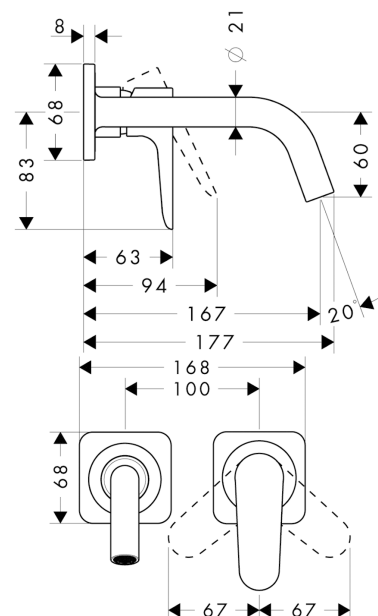

Technology

Certificates

Product image

Scale drawing

Axor Citterio M

Single lever basin mixer for concealed installation with spout 167 mm and escutcheons wall-mounted

Surfaces: **chrome** Article Number: **34113000**

Flowchart

Axor Citterio M

Single lever basin mixer for concealed installation with spout 167 mm and escutcheons wall-mounted

Surfaces: **chrome** Article Number: **34113000**

Spare part list

Year of production: >03/10

Pos.	Description	Article Number	PC	PU
1	handle	34097000	-	1
2	screw cover	96338000	-	1
3	flange	98863000	-	1
4	O-Ring 22x2	98185000	-	1
5	nut	95633000	-	1
6	cartridge, assy	97685000	-	1
7	locking screw for handle	95140000	-	1
8	seal	98865000	-	1
9	adapter for cartridge	95634000	-	1
10	O-ring 26x2	98147000	-	1
11	escutcheon for handle	98959000	-	1
12	washer	97600000	-	1
13	fixing set	97971000	-	1
14	spout 165 mm	98934000	-	1
15	aerator laminar M16,5x1 (5 l/min)	95382000	-	1
16	O-ring 30x1,5	98433000	-	1
17	escutcheon for spout	98960000	-	1
18	connecting thread G½	98933000	-	1
19	O-ring 11x2	98127000	-	1
20	special tool	98987000	-	1
21	extension set for 34111180	34983000	-	1
22	nut	95178000	-	1
23	sleeve	98535000	-	1
24	sleeve	98958000	-	1
25	hollow set screw M4x5	92846000	-	1
a	base body	13622180	-	1
b	pop up waste	50001000	-	1
c	extension set for 13622180	31971000	-	1
d	conversion kit for 34111180	95635000	-	1