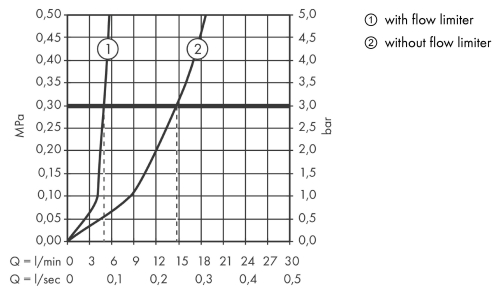

Axor Citterio M

Single lever basin mixer for concealed installation with spout 167 mm and escutcheons wall-mounted

Surfaces: **chrome** Article Number: **34113000**

Flowchart