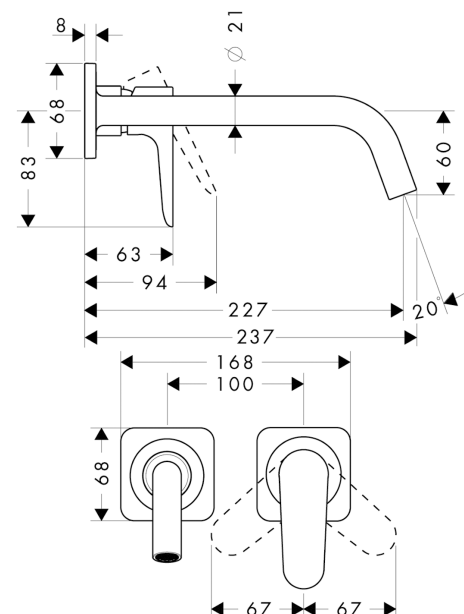

Technology

Certificates

Product image

Scale drawing

Axor Citterio M

Single lever basin mixer for concealed installation with spout 227 mm and escutcheons wall-mounted

Surfaces: **chrome** Article Number: **34116000**

Flowchart

Axor Citterio M

Single lever basin mixer for concealed installation with spout 227 mm and escutcheons wall-mounted

Surfaces: **chrome** Article Number: **34116000**

Spare part list

Year of production: >03/10

Pos.	Description	Article Number	PC	PU
1	handle	34097000	-	1
2	screw cover	96338000	-	1
3	flange	98863000	-	1
4	O-Ring 22x2	98185000	-	1
5	nut	95633000	-	1
6	cartridge, assy	97685000	-	1
7	locking screw for handle	95140000	-	1
8	seal	98865000	-	1
9	adapter for cartridge	95634000	-	1
10	O-ring 26x2	98147000	-	1
11	escutcheon for handle	98959000	-	1
12	washer	97600000	-	1
13	fixing set	97971000	-	1
14	spout 220 mm	98935000	-	1
15	aerator laminar M16,5x1 (5 l/min)	95382000	-	1
16	O-ring 33x1,5	98164000	-	1
17	escutcheon for spout	98960000	-	1
18	connecting thread G½	98933000	-	1
19	O-ring 11x2	98127000	-	1
20	special tool	98987000	-	1
21	extension set for 13622180	31971000	-	1
22	nut	95178000	-	1
23	sleeve	98535000	-	1
24	sleeve	98958000	-	1
25	hollow set screw M4x5	92846000	-	1
a	base body	13622180	-	1
b	pop up waste	50001000	-	1
c	extension set for 34111180	34983000	-	1
d	conversion kit for 34111180	95635000	-	1