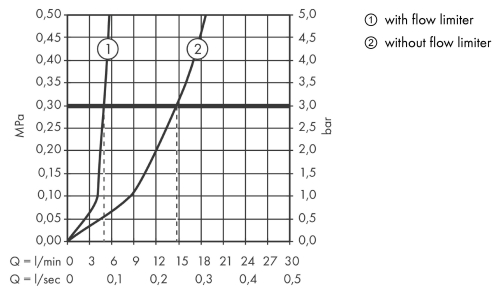

Axor Citterio M

Single lever basin mixer for concealed installation with spout 227 mm and escutcheons wall-mounted

Surfaces: **chrome** Article Number: **34116000**

Flowchart