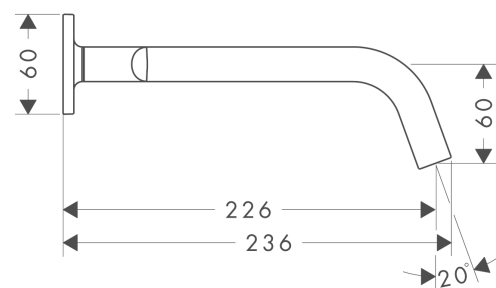

Axor Citterio M

3-hole basin mixer for concealed installation with spout 226 mm, lever handles and escutcheons wall-mounted

Surfaces: **chrome** Article Number: **34315000**

Description

product features

- projection 226 mm
- normal spray
- flow rate: 5 l/min
- ceramic valves hot/ cold 90°
- temperature limitation not adjustable
- non-closing flush grated valve
- suitable for continuous flow water heaters
- connection dimension: DN15
- SVGW 1001-5666
- P-IX 9380/IA
- ETA VA 1.42/19070
- ACS 14 ACC NY 363, valide jusqu'au 20.10.2019
- WRAS 1012008
- SINTEF 1425

Technology

Certificates

Product image

Scale drawing

Axor Citterio M

3-hole basin mixer for concealed installation with spout 226 mm, lever handles and escutcheons wall-mounted

Surfaces: **chrome** Article Number: **34315000**

Flowchart

Axor Citterio M

3-hole basin mixer for concealed installation with spout 226 mm, lever handles and escutcheons wall-mounted

Surfaces: **chrome** Article Number: **34315000**

Exploded Drawing

Year of production: >01/10

Pos.	Description	Article Number	PC	PU
1	handle	34095000	-	1
2	escutcheon	98930000	-	1
3	seal	97530000	-	1
4	fixing set	96393000	-	1
5	shut off unit right closing	96350000	-	1
6	connecting thread G½	98933000	-	1
7	shut off unit left closing	96351000	-	1
8	nut	98929000	-	1
9	set of color-rings cold / hot water	98927000	-	1
10	handle fixing set	98932000	-	1
11	spout 220 mm	98935000	-	1
12	aerator laminar M16,5x1 (5 l/min)	95382000	-	1
13	extension 25 mm	95413000	-	1
14	extension 25 mm	96259000	-	1
15	special tool	98987000	-	1
16	hollow set screw M4x5	92846000	-	1
17	O-ring 30x1,5	98433000	-	1
18	O-ring 11x2	98127000	-	1
a	pop up waste	50001000	-	1
b	concealed item	10303180	-	1