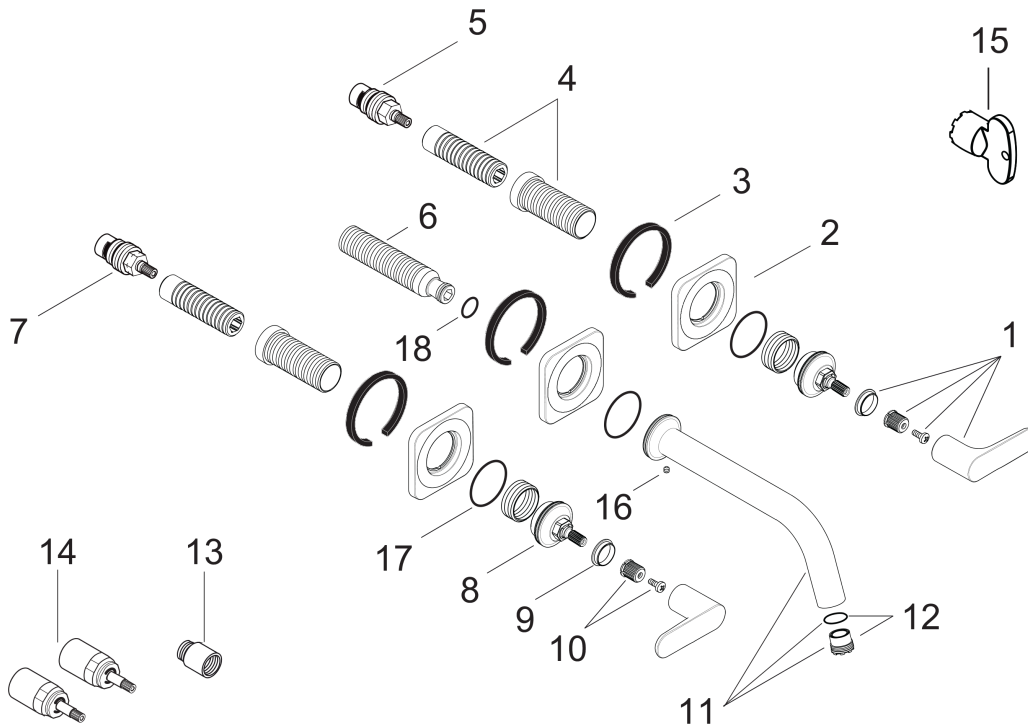

Technology

Certificates

Product image

Scale drawing

Axor Citterio M

3-hole basin mixer for concealed installation with spout 226 mm, lever handles and escutcheons wall-mounted

Surfaces: **chrome** Article Number: **34315000**

Flowchart

Axor Citterio M

3-hole basin mixer for concealed installation with spout 226 mm, lever handles and escutcheons wall-mounted

Surfaces: **chrome** Article Number: **34315000**

Exploded Drawing

Year of production: >01/10

Axor Citterio M

3-hole basin mixer for concealed installation with spout 226 mm, lever handles and escutcheons wall-mounted

Surfaces: **chrome** Article Number: **34315000**

Spare part list

Year of production: >01/10

Pos.	Description	Article Number	PC	PU
1	handle	34095000	-	1
2	escutcheon	98930000	-	1
3	seal	97530000	-	1
4	fixing set	96393000	-	1
5	shut off unit right closing	96350000	-	1
6	connecting thread G½	98933000	-	1
7	shut off unit left closing	96351000	-	1
8	nut	98929000	-	1
9	set of color-rings cold / hot water	98927000	-	1
10	handle fixing set	98932000	-	1
11	spout 220 mm	98935000	-	1
12	aerator laminar M16,5x1 (5 l/min)	95382000	-	1
13	extension 25 mm	95413000	-	1
14	extension 25 mm	96259000	-	1
15	special tool	98987000	-	1
16	hollow set screw M4x5	92846000	-	1
17	O-ring 30x1,5	98433000	-	1
18	O-ring 11x2	98127000	-	1
a	pop up waste	50001000	-	1
b	concealed item	10303180	-	1