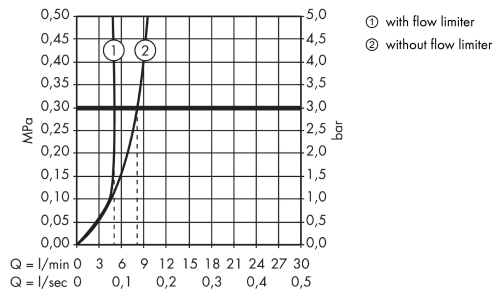

Axor Citterio M

3-hole basin mixer for concealed installation with spout 226 mm, lever handles and escutcheons wall-mounted

Surfaces: **chrome** Article Number: **34315000**

Flowchart