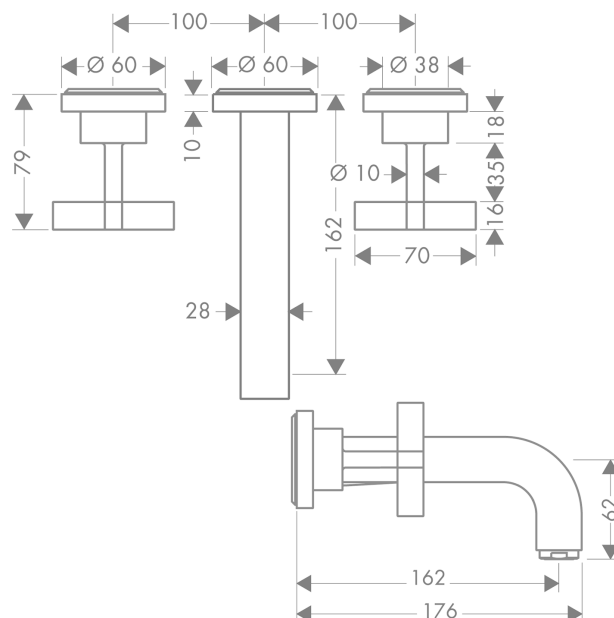

Scale drawing