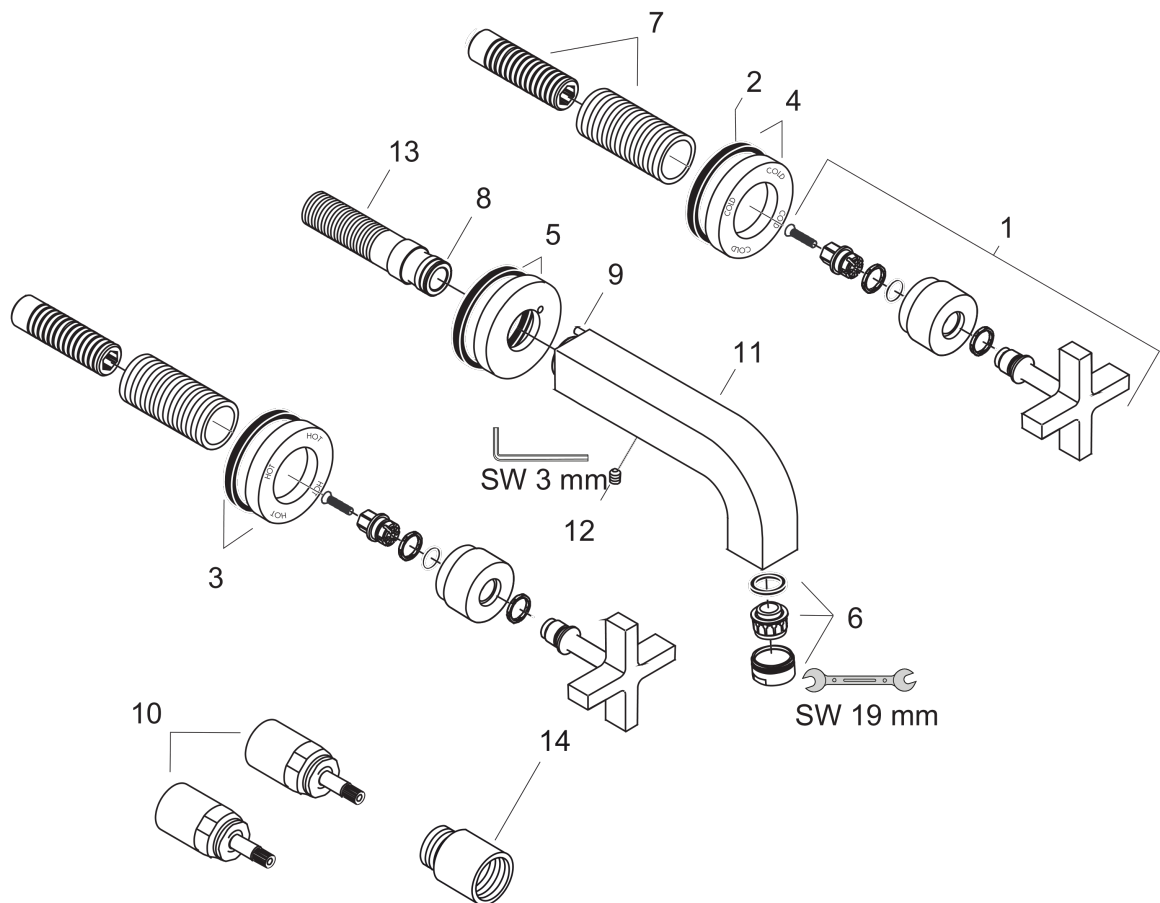

### Flowchart

## Axor Citterio

3-hole basin mixer for concealed installation with spout 162 mm, cross handles and escutcheons wall-mounted

Surfaces: **chrome** Article Number: **39313000**

### Exploded Drawing

Year of production: >01/10

### Spare part list

Year of production: >01/10

Pos.	Description	Article Number	PC	PU
1	handle	39295000	-	1
2	seal	97530000	-	1
3	escutcheon hot water	96755000	-	1
4	escutcheon cold water	96754000	-	1
5	escutcheon for spout	96756000	-	1
6	aerator M24x1 (5 l/min)	13185000	-	1
7	fixing set	96392000	-	1
8	O-ring 16x2,5	98134000	-	1
9	hollow set screw M4x16	97663000	-	1
10	extension 25 mm	96259000	-	1
11	spout 160 mm	97238000	-	1
12	hollow set screw M6x6	97660000	-	1
13	connecting thread G½	97228000	-	1
14	extension 25 mm	95413000	-	1
a	pop up waste	50001000	-	1
b	concealed item	10303180	-	1