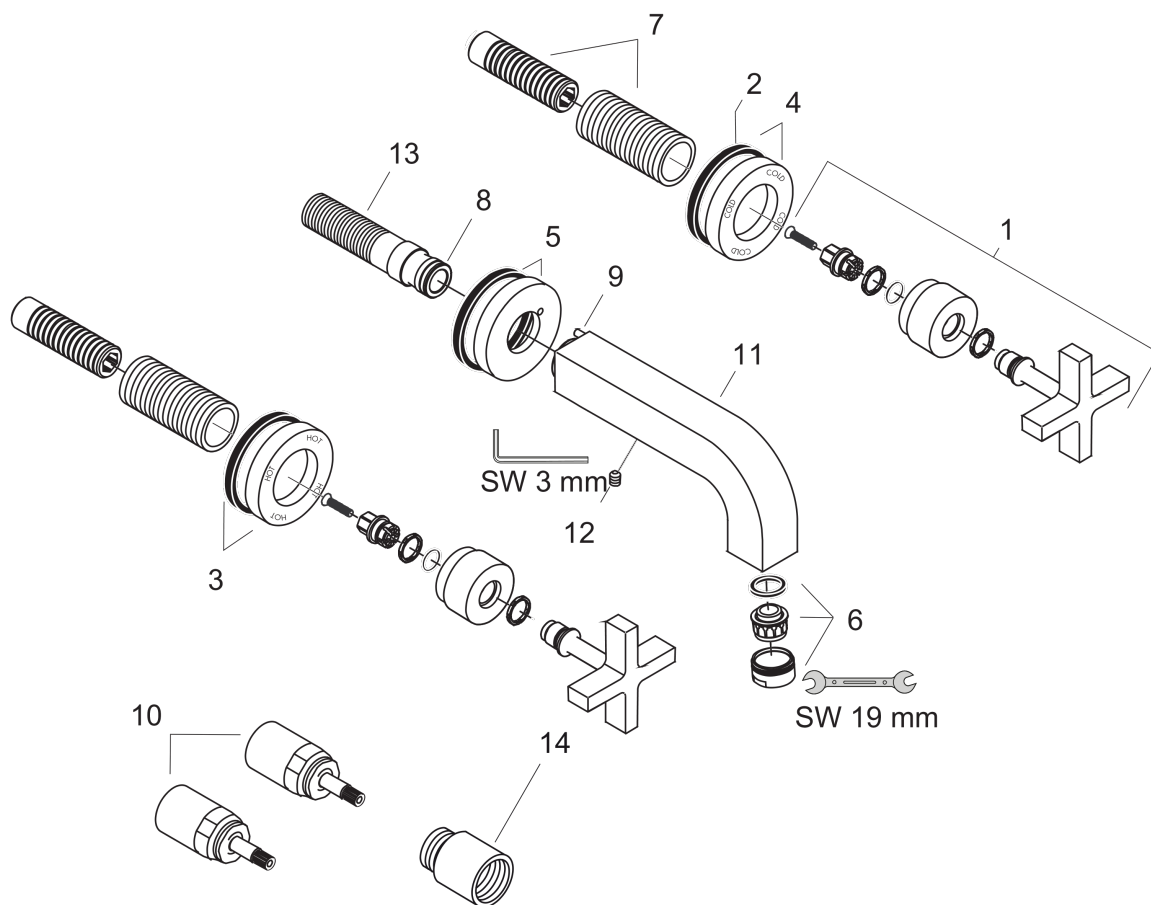

Technology

Certificates

Product image

Scale drawing

Axor Citterio

3-hole basin mixer for concealed installation with spout 222 mm, cross handles and escutcheons wall-mounted

Surfaces: **chrome** Article Number: **39143000**

Flowchart

Axor Citterio

3-hole basin mixer for concealed installation with spout 222 mm, cross handles and escutcheons wall-mounted

Surfaces: **chrome** Article Number: **39143000**

Exploded Drawing

Year of production: >01/10

Axor Citterio

3-hole basin mixer for concealed installation with spout 222 mm, cross handles and escutcheons wall-mounted

Surfaces: **chrome** Article Number: **39143000**

Spare part list

Year of production: >01/10

Pos.	Description	Article Number	PC	PU
1	handle	39295000	-	1
2	seal	97530000	-	1
3	escutcheon hot water	96755000	-	1
4	escutcheon cold water	96754000	-	1
5	escutcheon for spout	96756000	-	1
6	aerator M24x1 (5 l/min)	13185000	-	1
7	fixing set	96392000	-	1
8	O-ring 16x2,5	98134000	-	1
9	hollow set screw M4x16	97663000	-	1
10	extension 25 mm	96259000	-	1
11	spout 220 mm	97239000	-	1
12	hollow set screw M6x6	97660000	-	1
13	connecting thread G½	97228000	-	1
14	extension 25 mm	95413000	-	1
a	pop up waste	50001000	-	1
b	concealed item	10303180	-	1