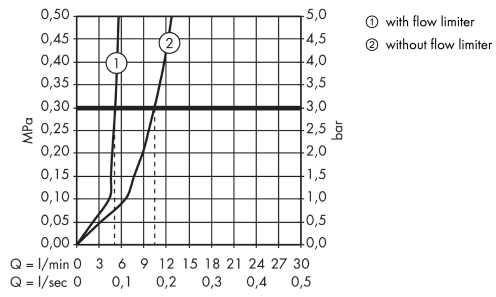

Axor Citterio

3-hole basin mixer for concealed installation with spout 222 mm, cross handles and escutcheons wall-mounted

Surfaces: **chrome** Article Number: **39143000**

Flowchart