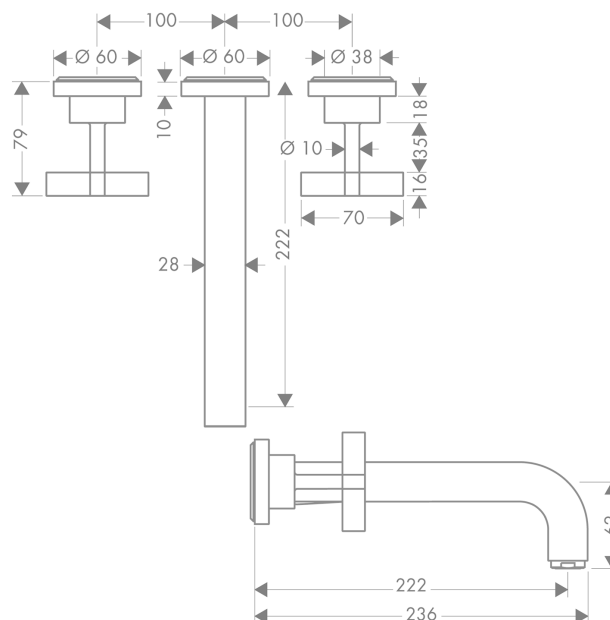

Axor Citterio

3-hole basin mixer for concealed installation with spout 222 mm, cross handles and escutcheons wall-mounted

Surfaces: **chrome** Article Number: **39143000**

Description

product features

- projection 222 mm
- normal spray
- flow rate: 5 l/min
- ceramic valves hot/ cold 180°
- temperature limitation not adjustable
- non-closing flush grated valve
- suitable for continuous flow water heaters
- connection dimension: DN15
- SVGW 1001-5666
- DVGW NW-6501BT0602
- P-IX 9380/IA
- ETA VA 1.42/19070
- ACS 14 ACC NY 363, valide jusqu'au 20.10.2019
- WRAS 1206320
- SINTEF 1425

Technology

Certificates

Product image

Scale drawing

Axor Citterio

3-hole basin mixer for concealed installation with spout 222 mm, cross handles and escutcheons wall-mounted

Surfaces: **chrome** Article Number: **39143000**

Flowchart

Axor Citterio

3-hole basin mixer for concealed installation with spout 222 mm, cross handles and escutcheons wall-mounted

Surfaces: **chrome** Article Number: **39143000**

Exploded Drawing

Year of production: >01/10

Pos.	Description	Article Number	PC	PU
1	handle	39295000	-	1
2	seal	97530000	-	1
3	escutcheon hot water	96755000	-	1
4	escutcheon cold water	96754000	-	1
5	escutcheon for spout	96756000	-	1
6	aerator M24x1 (5 l/min)	13185000	-	1
7	fixing set	96392000	-	1
8	O-ring 16x2,5	98134000	-	1
9	hollow set screw M4x16	97663000	-	1
10	extension 25 mm	96259000	-	1
11	spout 220 mm	97239000	-	1
12	hollow set screw M6x6	97660000	-	1
13	connecting thread G½	97228000	-	1
14	extension 25 mm	95413000	-	1
a	pop up waste	50001000	-	1
b	concealed item	10303180	-	1