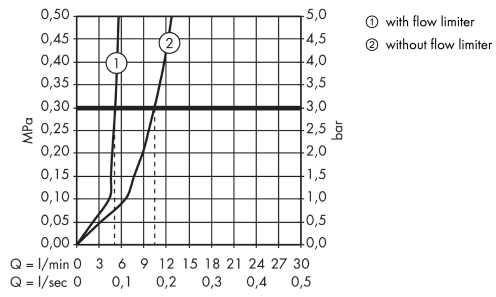

Axor Citterio

3-hole basin mixer for concealed installation with spout 226 mm, cross handles and plate wall-mounted

Surfaces: **chrome** Article Number: **39144000**

Flowchart