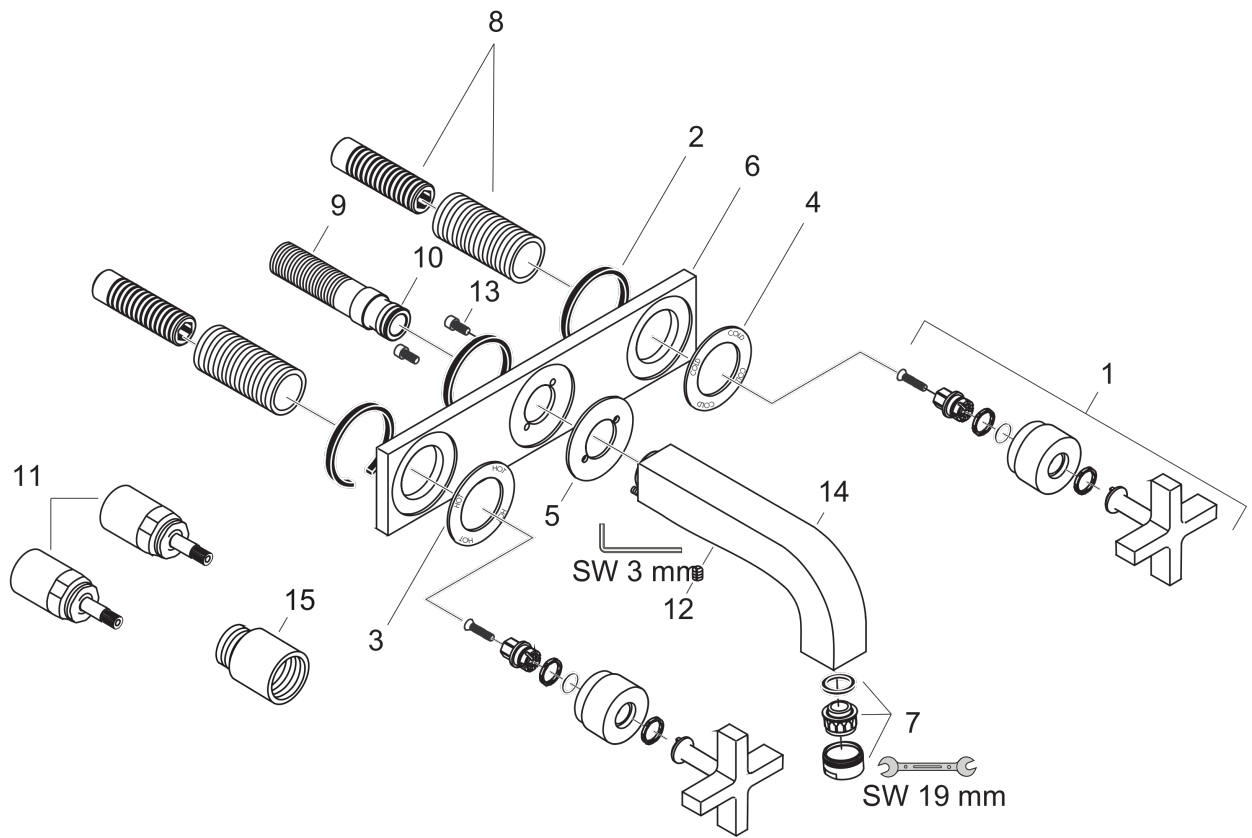

Axor Citterio

3-hole basin mixer for concealed installation with spout 226 mm, cross handles and plate wall-mounted

Surfaces: **chrome** Article Number: **39144000**

Description

product features

- projection 226 mm
- normal spray
- flow rate: 5 l/min
- ceramic valves hot/ cold 180°
- temperature limitation not adjustable
- non-closing flush grated valve
- suitable for continuous flow water heaters
- connection dimension: DN15
- SVGW 1001-5666
- DVGW NW-6501BT0602
- P-IX 9380/IA
- ETA VA 1.42/19070
- ACS 14 ACC NY 363, valide jusqu'au 20.10.2019
- WRAS 1206320
- SINTEF 1425

Flowchart

Axor Citterio

3-hole basin mixer for concealed installation with spout 226 mm, cross handles and plate wall-mounted

Surfaces: **chrome** Article Number: **39144000**

Exploded Drawing

Year of production: >04/03

Axor Citterio

3-hole basin mixer for concealed installation with spout 226 mm, cross handles and plate wall-mounted

Surfaces: **chrome** Article Number: **39144000**

Spare part list

Year of production: >04/03

Pos.	Description	Article Number	PC	PU
1	handle	39295000	-	1
2	seal	97530000	-	1
3	escutcheon hot water	96759000	-	1
4	escutcheon cold water	96758000	-	1
5	escutcheon for spout	96760000	-	1
6	escutcheon	96757000	-	1
7	aerator M24x1 (7 l/min)	13085000	-	1
8	fixing set	96392000	-	1
9	connecting thread G½	97228000	-	1
10	O-ring 16x2,5	98134000	-	1
11	extension 25 mm	96259000	-	1
12	hollow set screw M6x6	97660000	-	1
13	hexagon socket screw M4x10	97661000	-	1
14	spout 220 mm	97239000	-	1
15	extension 25 mm	95413000	-	1
a	pop up waste	50001000	-	1
b	concealed item	10303180	-	1