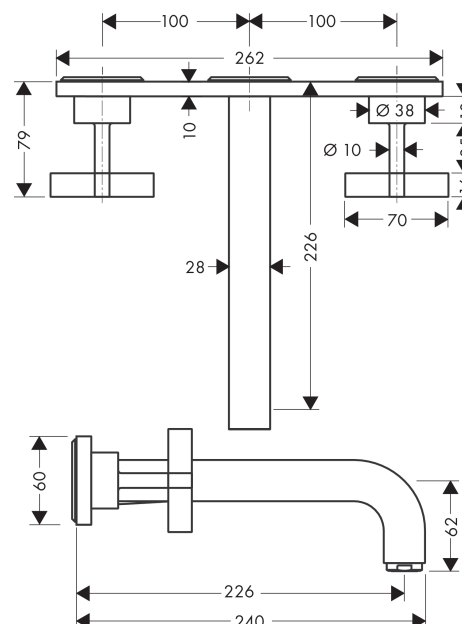

Axor Citterio

3-hole basin mixer for concealed installation with spout 226 mm, cross handles and plate wall-mounted

Surfaces: **chrome** Article Number: **39144000**

Description

product features

- projection 226 mm
- normal spray
- flow rate: 5 l/min
- ceramic valves hot/ cold 180°
- temperature limitation not adjustable
- non-closing flush grated valve
- suitable for continuous flow water heaters
- connection dimension: DN15
- SVGW 1001-5666
- DVGW NW-6501BT0602
- P-IX 9380/IA
- ETA VA 1.42/19070
- ACS 14 ACC NY 363, valide jusqu'au 20.10.2019
- WRAS 1206320
- SINTEF 1425

Technology

Certificates

Product image

Scale drawing

Axor Citterio

3-hole basin mixer for concealed installation with spout 226 mm, cross handles and plate wall-mounted

Surfaces: **chrome** Article Number: **39144000**

Flowchart

Axor Citterio

3-hole basin mixer for concealed installation with spout 226 mm, cross handles and plate wall-mounted

Surfaces: **chrome** Article Number: **39144000**

Exploded Drawing

Year of production: >04/03

Pos.	Description	Article Number	PC	PU
1	handle	39295000	-	1
2	seal	97530000	-	1
3	escutcheon hot water	96759000	-	1
4	escutcheon cold water	96758000	-	1
5	escutcheon for spout	96760000	-	1
6	escutcheon	96757000	-	1
7	aerator M24x1 (7 l/min)	13085000	-	1
8	fixing set	96392000	-	1
9	connecting thread G½	97228000	-	1
10	O-ring 16x2,5	98134000	-	1
11	extension 25 mm	96259000	-	1
12	hollow set screw M6x6	97660000	-	1
13	hexagon socket screw M4x10	97661000	-	1
14	spout 220 mm	97239000	-	1
15	extension 25 mm	95413000	-	1
a	pop up waste	50001000	-	1
b	concealed item	10303180	-	1