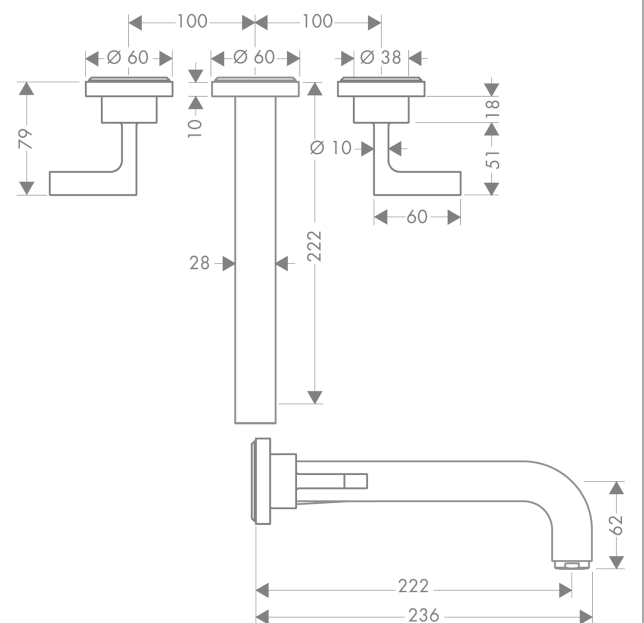

Scale drawing