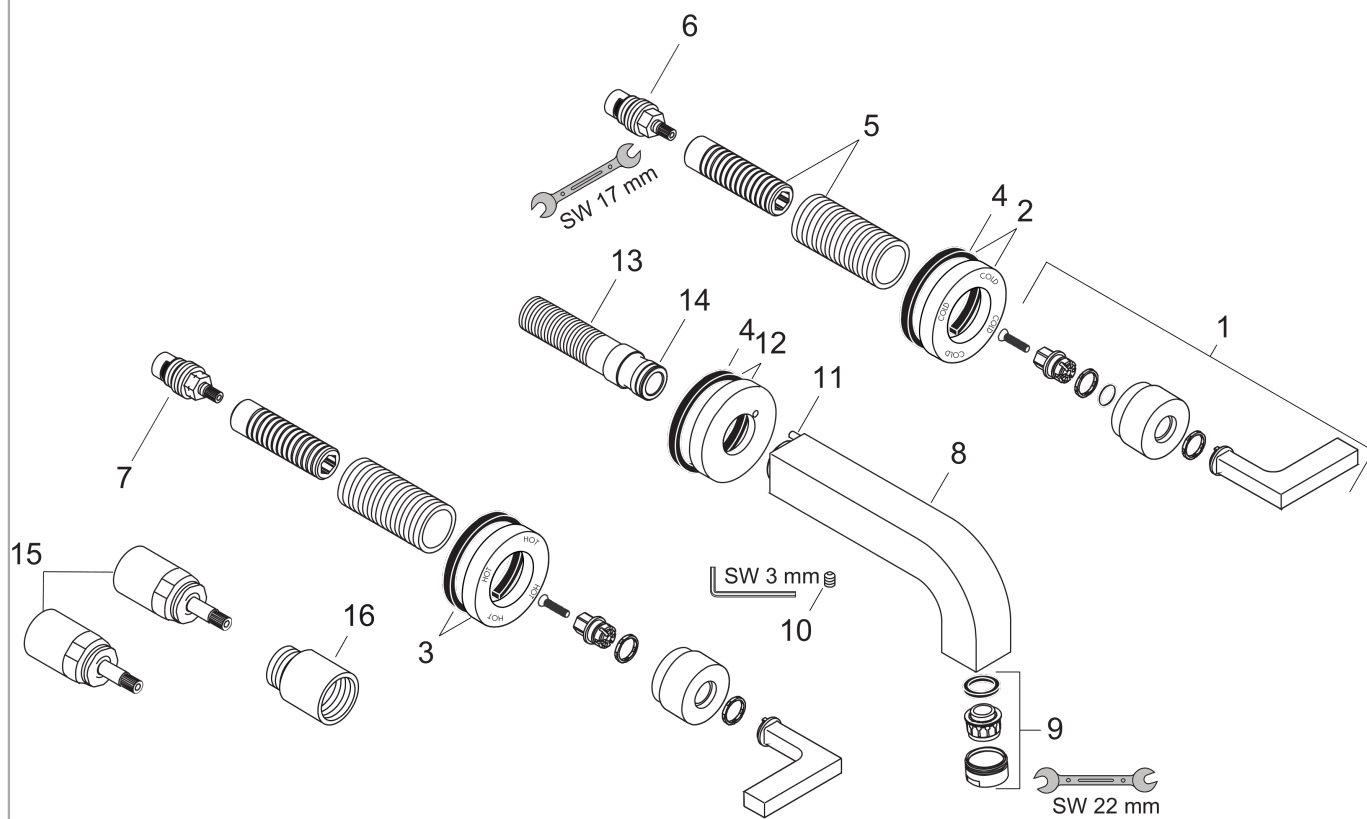

## Axor Citterio

3-hole basin mixer for concealed installation with spout 222 mm, lever handles and escutcheons wall-mounted

Surfaces: **chrome** Article Number: **39147000**

### Exploded Drawing

Year of production: >01/10

### Spare part list

Year of production: >01/10

Pos.	Description	Article Number	PC	PU
1	handle	39296000	-	1
2	escutcheon cold water	96754000	-	1
3	escutcheon hot water	96755000	-	1
4	seal	97530000	-	1
5	fixing set	96392000	-	1
6	shut off unit right closing	96350000	-	1
7	shut off unit left closing	96351000	-	1
8	spout 220 mm	97239000	-	1
9	aerator M24x1 (5 l/min)	13185000	-	1
10	hollow set screw M4x16	97663000	-	1
11	hollow set screw M6x6	97660000	-	1
12	escutcheon for spout	96756000	-	1
13	connecting thread G½	97228000	-	1
14	O-ring 16x2,5	98134000	-	1
15	extension 25 mm	96259000	-	1
16	extension 25 mm	95413000	-	1
a	pop up waste	50001000	-	1
b	concealed item	10303180	-	1