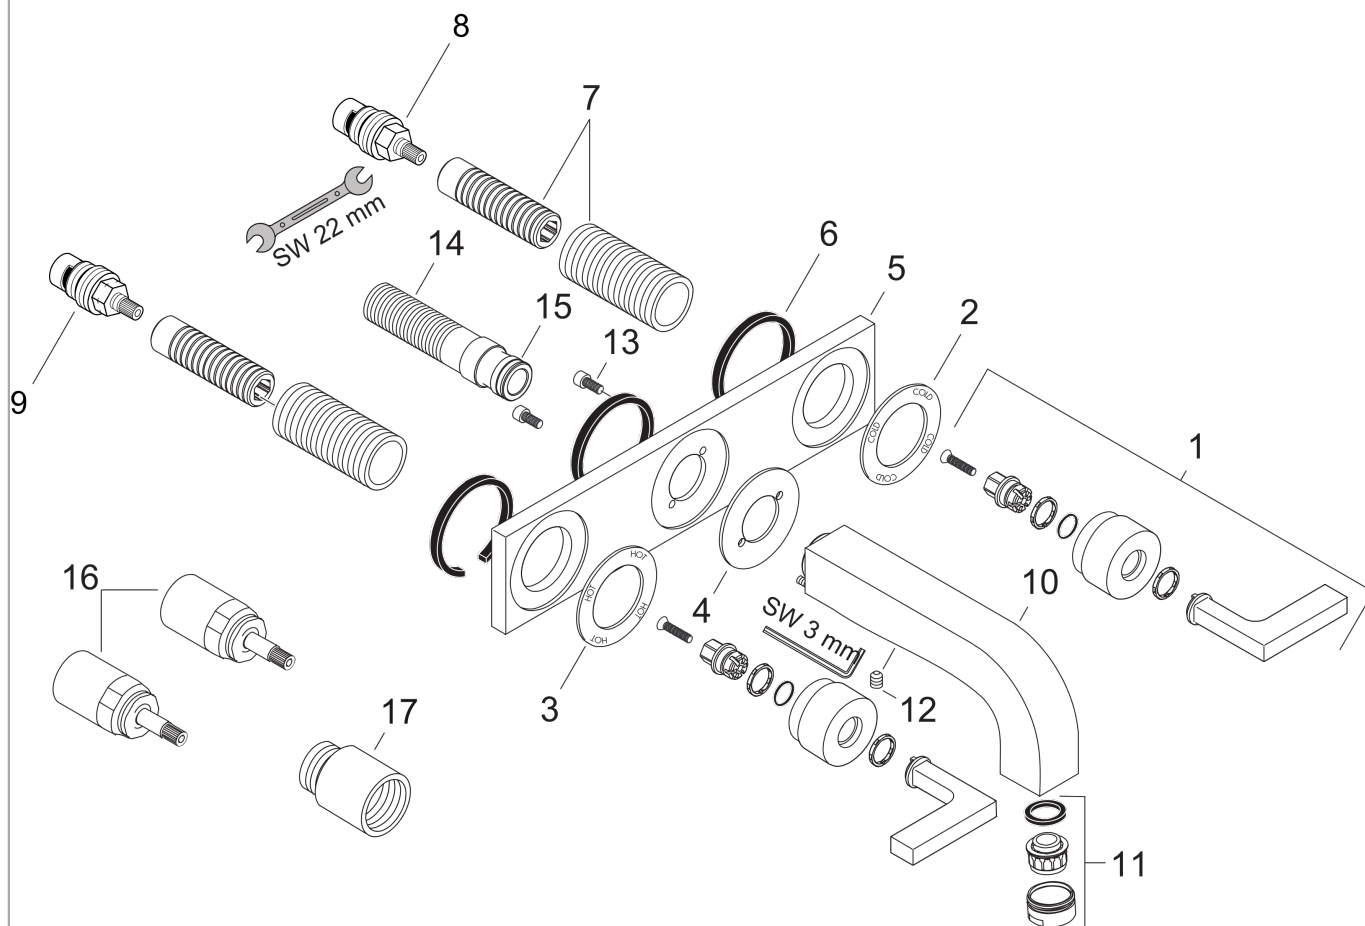

Technology

Certificates

Product image

Scale drawing

Axor Citterio

3-hole basin mixer for concealed installation with spout 226 mm, lever handles and escutcheons wall-mounted

Surfaces: **chrome** Article Number: **39148000**

Flowchart

Axor Citterio

3-hole basin mixer for concealed installation with spout 226 mm, lever handles and escutcheons
wall-mounted

Surfaces: **chrome** Article Number: **39148000**

Exploded Drawing

Year of production: >04/03

Axor Citterio

3-hole basin mixer for concealed installation with spout 226 mm, lever handles and escutcheons wall-mounted

Surfaces: **chrome** Article Number: **39148000**

Spare part list

Year of production: >04/03

Pos.	Description	Article Number	PC	PU
1	handle	39296000	-	1
2	escutcheon hot water	96759000	-	1
3	escutcheon cold water	96758000	-	1
4	escutcheon for spout	96760000	-	1
5	escutcheon	96757000	-	1
6	seal	97530000	-	1
7	fixing set	96392000	-	1
8	shut off unit right closing	96350000	-	1
9	shut off unit left closing	96351000	-	1
10	spout 220 mm	97239000	-	1
11	aerator M24x1 (7 l/min)	13085000	-	1
12	hollow set screw M6x6	97660000	-	1
13	hexagon socket screw M4x10	97661000	-	1
14	connecting thread G½	97228000	-	1
15	O-ring 16x2,5	98134000	-	1
16	extension 25 mm	96259000	-	1
17	extension 25 mm	95413000	-	1
a	pop up waste	50001000	-	1
b	concealed item	10303180	-	1