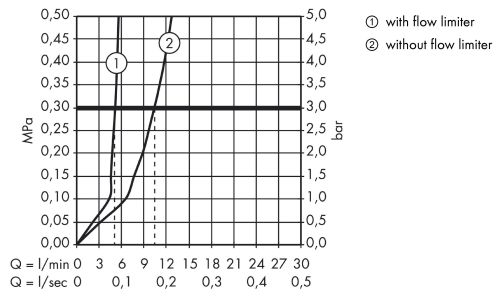

Axor Citterio

3-hole basin mixer for concealed installation with spout 226 mm, lever handles and escutcheons wall-mounted

Surfaces: **chrome** Article Number: **39148000**

Flowchart