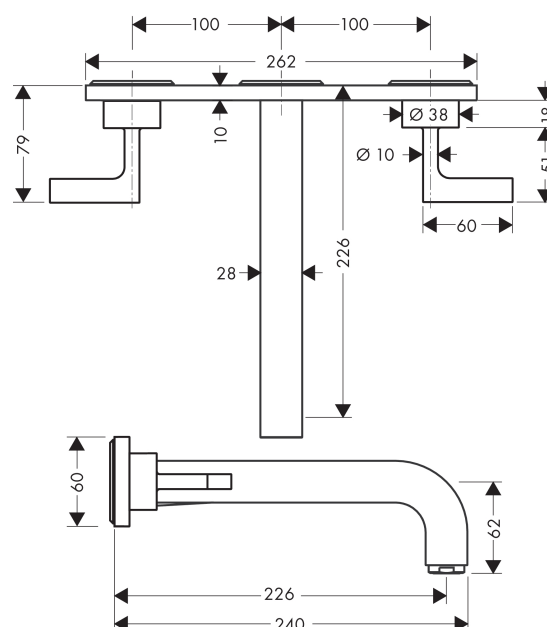

Axor Citterio

3-hole basin mixer for concealed installation with spout 226 mm, lever handles and escutcheons wall-mounted

Surfaces: **chrome** Article Number: **39148000**

Description

product features

- projection 226 mm
- normal spray
- flow rate: 5 l/min
- ceramic valves hot/ cold 90°
- temperature limitation not adjustable
- non-closing flush grated valve
- suitable for continuous flow water heaters
- connection dimension: DN15
- SVGW 1001-5666
- DVGW NW-6501BT0602
- P-IX 9380/IA
- ETA VA 1.42/19070
- ACS 14 ACC NY 363, valide jusqu'au 20.10.2019
- WRAS 1206320
- SINTEF 1425

Technology

Certificates

Product image

Scale drawing

Axor Citterio

3-hole basin mixer for concealed installation with spout 226 mm, lever handles and escutcheons wall-mounted

Surfaces: **chrome** Article Number: **39148000**

Flowchart

Axor Citterio

3-hole basin mixer for concealed installation with spout 226 mm, lever handles and escutcheons
wall-mounted

Surfaces: **chrome** Article Number: **39148000**

Exploded Drawing

Year of production: >04/03

Pos.	Description	Article Number	PC	PU
1	handle	39296000	-	1
2	escutcheon hot water	96759000	-	1
3	escutcheon cold water	96758000	-	1
4	escutcheon for spout	96760000	-	1
5	escutcheon	96757000	-	1
6	seal	97530000	-	1
7	fixing set	96392000	-	1
8	shut off unit right closing	96350000	-	1
9	shut off unit left closing	96351000	-	1
10	spout 220 mm	97239000	-	1
11	aerator M24x1 (7 l/min)	13085000	-	1
12	hollow set screw M6x6	97660000	-	1
13	hexagon socket screw M4x10	97661000	-	1
14	connecting thread G½	97228000	-	1
15	O-ring 16x2,5	98134000	-	1
16	extension 25 mm	96259000	-	1
17	extension 25 mm	95413000	-	1
a	pop up waste	50001000	-	1
b	concealed item	10303180	-	1