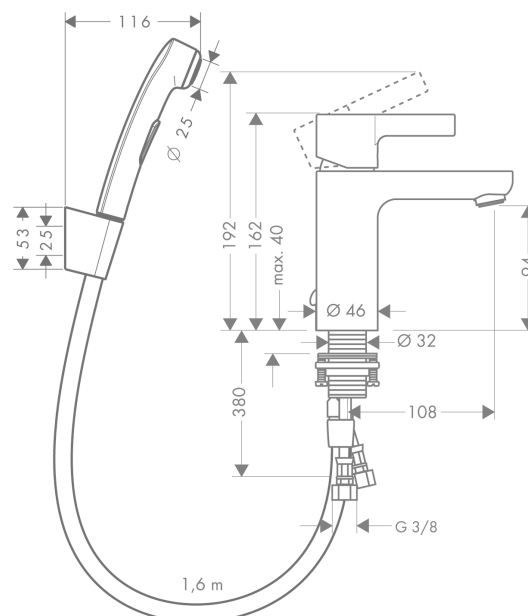

Metris S

Bidette 1jet hand shower/ Metris S single lever basin mixer set 1.60 m

Surfaces: **chrome** Article Number: **31160000**

Description

product features

- ComfortZone 90
- flow rate: 5 l/min
- ceramic cartridge
- temperature limitation adjustable
- without waste set
- suitable for continuous flow water heaters
- connection dimension: DN15
- P-IX 19432/IAO
- ETA VA 1.42/18274
- VTT-RTH-00059-11

Technology

Certificates

Product image

Scale drawing

Flowchart

Metris S

Bidette 1jet hand shower/ Metris S single lever basin mixer set 1.60 m

Surfaces: **chrome** Article Number: **31160000**

Exploded Drawing

Year of production: >05/09

Metris S

Bidette 1jet hand shower/ Metris S single lever basin mixer set 1.60 m

Surfaces: **chrome** Article Number: **31160000**

Spare part list

Year of production: >05/09

Pos.	Description	Article Number	PC	PU
1	handle	31093000	-	1
2	screw cover	96338000	-	1
3	flange	97406000	-	1
4	nut	97209000	-	1
5	O-Ring 32x2	98193000	-	1
6	cartridge, assy	92730000	-	1
7	locking screw for handle	95140000	-	1
8	seal	95008000	-	1
9	O-Ring 30x2	98186000	-	1
10	aerator M24x1 (15 l/min)	13913000	-	1
11	flat seal	98749000	-	1
12	fixing set (Ø 32)	13961000	-	1
13	lever collar	97548000	-	1
14	connection hose 450 mm M8x0,75 G3/8	97206000	-	1
15	O-ring 7x1,5	98422000	-	1
16	chain for plug	97109000	-	1
17	handshower and hose	32128000	-	1
18	handshower	96907000	-	1
19	set of non return valves DW 15	97350000	-	1
20	guide	98918000	-	1
21	shower holder	28331000	-	1
22	filter packing	94246000	-	1
23	shower hose Isiflex'B 1,60 m	28276000	-	1
24	adapter for cartridge	92845000	-	1
25	sealing set	95581000	-	1
a	pop up waste	94139000	-	1
b	fixation extension 35 mm	13898000	-	1