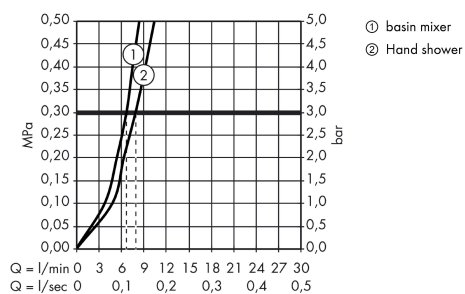

Metris S

Bidette 1jet hand shower/ Metris S single lever basin mixer set 1.60 m

Surfaces: **chrome** Article Number: **31160000**

Description

product features

- ComfortZone 90
- flow rate: 5 l/min
- ceramic cartridge
- temperature limitation adjustable
- without waste set
- suitable for continuous flow water heaters
- connection dimension: DN15
- P-IX 19432/IAO
- ETA VA 1.42/18274
- VTT-RTH-00059-11

Technology

Certificates

Product image

Scale drawing

Flowchart

Metris S

Bidette 1jet hand shower/ Metris S single lever basin mixer set 1.60 m

Surfaces: **chrome** Article Number: **31160000**