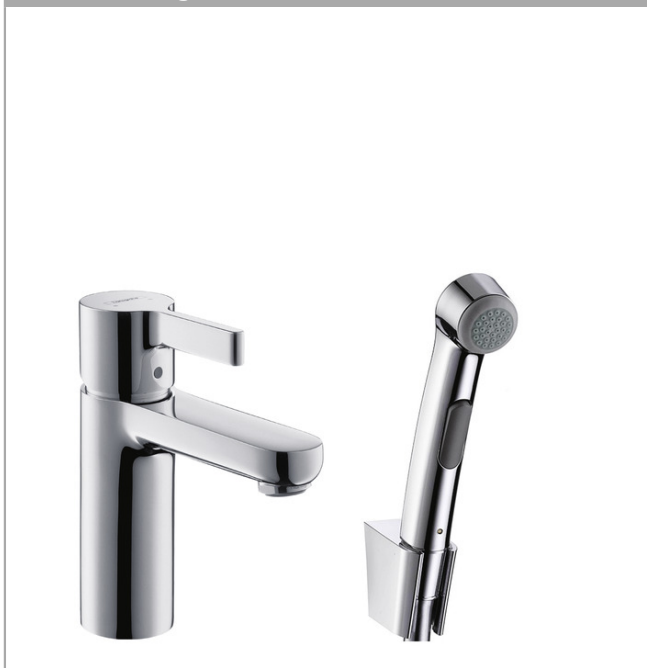

Metris S

Bidette 1jet hand shower/ Metris S single lever basin mixer set 1.60 m

Surfaces: **chrome** Article Number: **31160000**

Description

product features

- ComfortZone 90
- flow rate: 5 l/min
- ceramic cartridge
- temperature limitation adjustable
- without waste set
- suitable for continuous flow water heaters
- connection dimension: DN15
- P-IX 19432/IAO
- ETA VA 1.42/18274
- VTT-RTH-00059-11

Technology

Certificates

Product image

Scale drawing

Flowchart

Metris S

Bidette 1jet hand shower/ Metris S single lever basin mixer set 1.60 m

Surfaces: **chrome** Article Number: **31160000**

Exploded Drawing

Year of production: >05/09

Metris S

Bidette 1jet hand shower/ Metris S single lever basin mixer set 1.60 m

Surfaces: **chrome** Article Number: **31160000**

Spare part list

Year of production: >05/09

Pos.	Description	Article Number	PC	PU
1	handle	31093000	-	1
2	screw cover	96338000	-	1
3	flange	97406000	-	1
4	nut	97209000	-	1
5	O-Ring 32x2	98193000	-	1
6	cartridge, assy	92730000	-	1
7	locking screw for handle	95140000	-	1
8	seal	95008000	-	1
9	O-Ring 30x2	98186000	-	1
10	aerator M24x1 (15 l/min)	13913000	-	1
11	flat seal	98749000	-	1
12	fixing set (Ø 32)	13961000	-	1
13	lever collar	97548000	-	1
14	connection hose 450 mm M8x0,75 G3/8	97206000	-	1
15	O-ring 7x1,5	98422000	-	1
16	chain for plug	97109000	-	1
17	handshower and hose	32128000	-	1
18	handshower	96907000	-	1
19	set of non return valves DW 15	97350000	-	1
20	guide	98918000	-	1
21	shower holder	28331000	-	1
22	filter packing	94246000	-	1
23	shower hose Isiflex'B 1,60 m	28276000	-	1
24	adapter for cartridge	92845000	-	1
25	sealing set	95581000	-	1
a	pop up waste	94139000	-	1
b	fixation extension 35 mm	13898000	-	1