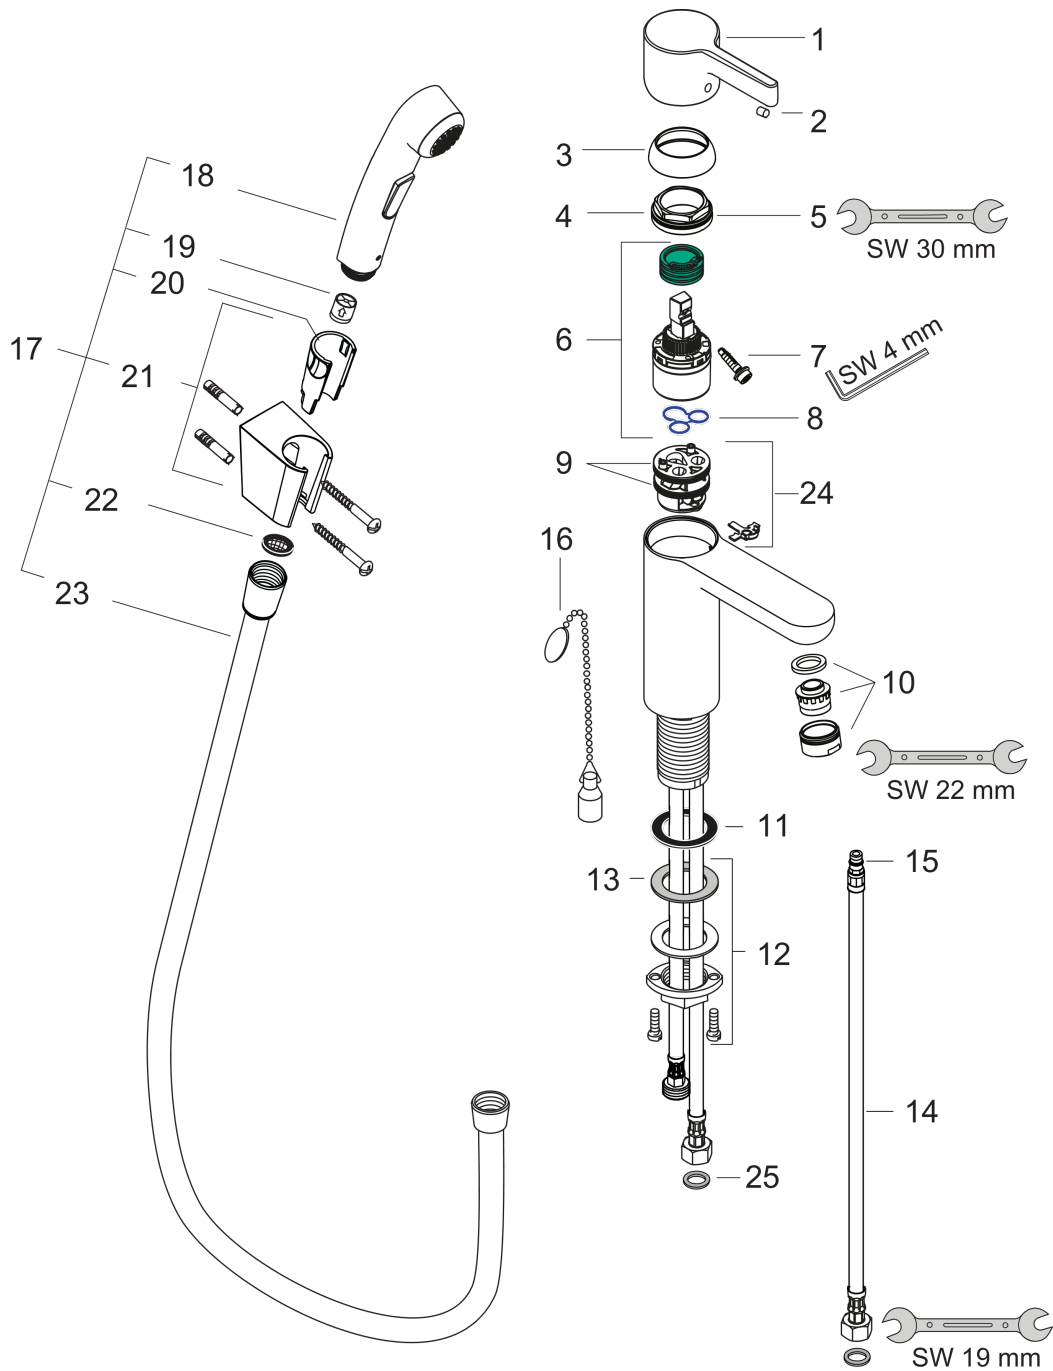

Metris S

Bidette 1jet hand shower/ Metris S single lever basin mixer set 1.60 m

Surfaces: **chrome** Article Number: **31160000**

Description

product features

- ComfortZone 90
- flow rate: 5 l/min
- ceramic cartridge
- temperature limitation adjustable
- without waste set
- suitable for continuous flow water heaters
- connection dimension: DN15
- P-IX 19432/IAO
- ETA VA 1.42/18274
- VTT-RTH-00059-11

Technology

Certificates

Product image

Scale drawing

Flowchart

Metris S

Bidette 1jet hand shower/ Metris S single lever basin mixer set 1.60 m

Surfaces: **chrome** Article Number: **31160000**

Exploded Drawing

Year of production: >05/09

Metris S

Bidette 1jet hand shower/ Metris S single lever basin mixer set 1.60 m

Surfaces: **chrome** Article Number: **31160000**

Spare part list

Year of production: >05/09

Pos.	Description	Article Number	PC	PU
1	handle	31093000	-	1
2	screw cover	96338000	-	1
3	flange	97406000	-	1
4	nut	97209000	-	1
5	O-Ring 32x2	98193000	-	1
6	cartridge, assy	92730000	-	1
7	locking screw for handle	95140000	-	1
8	seal	95008000	-	1
9	O-Ring 30x2	98186000	-	1
10	aerator M24x1 (15 l/min)	13913000	-	1
11	flat seal	98749000	-	1
12	fixing set (Ø 32)	13961000	-	1
13	lever collar	97548000	-	1
14	connection hose 450 mm M8x0,75 G3/8	97206000	-	1
15	O-ring 7x1,5	98422000	-	1
16	chain for plug	97109000	-	1
17	handshower and hose	32128000	-	1
18	handshower	96907000	-	1
19	set of non return valves DW 15	97350000	-	1
20	guide	98918000	-	1
21	shower holder	28331000	-	1
22	filter packing	94246000	-	1
23	shower hose Isiflex'B 1,60 m	28276000	-	1
24	adapter for cartridge	92845000	-	1
25	sealing set	95581000	-	1
a	pop up waste	94139000	-	1
b	fixation extension 35 mm	13898000	-	1