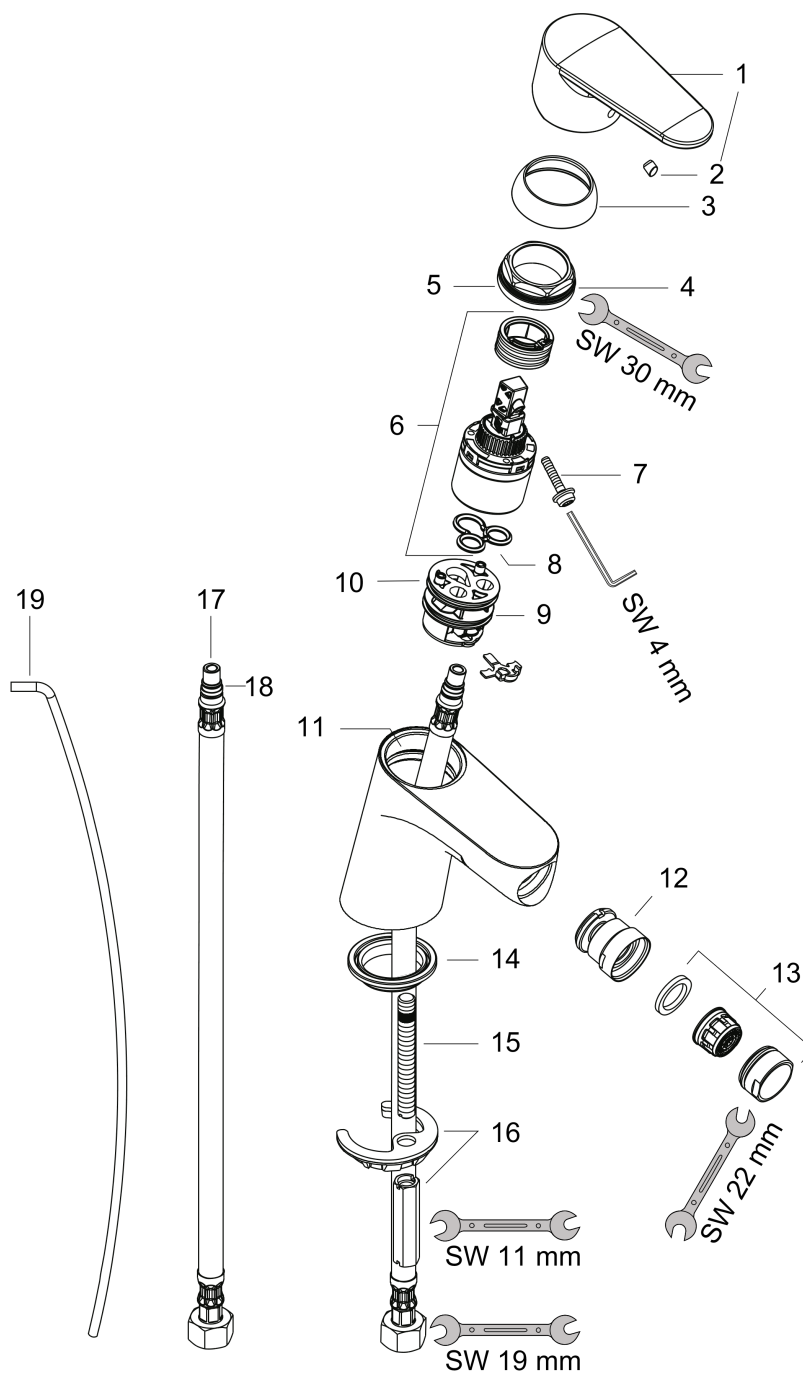

Focus

Single lever bidet mixer with pop-up waste set

Surfaces: **chrome** Article Number: **31920000**

Description

product features

- aerator with ball pivot
- normal spray
- flow rate: 7.2 l/min
- ceramic cartridge
- temperature limitation adjustable
- pop-up waste set G 1¼
- suitable for continuous flow water heaters
- connection dimension: DN15
- SVGW 0901-5488
- DVGW NW-6506BU0221
- P-IX 18982/IA
- ACS 12 ACC LY 352, valide jusqu'au 20.06.2017
- Kiwa K6161_Mechanical Mixers EN817

Technology

Certificates

Product image

Scale drawing

Focus

Single lever bidet mixer with pop-up waste set

Surfaces: **chrome** Article Number: **31920000**

Flowchart

Focus

Single lever bidet mixer with pop-up waste set

Surfaces: **chrome** Article Number: **31920000**

Exploded Drawing

Year of production: >10/08

Focus

Single lever bidet mixer with pop-up waste set

Surfaces: **chrome** Article Number: **31920000**

Spare part list

Year of production: >10/08

Pos.	Description	Article Number	PC	PU
1	handle	98532000	-	1
2	screw cover	96338000	-	1
3	flange	97406000	-	1
4	nut	97209000	-	1
5	O-Ring 32x2	98193000	-	1
6	cartridge, assy	92730000	-	1
7	locking screw for handle	95140000	-	1
8	seal	95008000	-	1
9	adapter for cartridge	98750000	-	1
10	O-Ring 30x2	98186000	-	1
11	O-ring 35x2	92604000	-	1
12	ball joint	92036000	-	1
13	aerator M24x1 (7 l/min)	13912000	-	1
14	seal Ø 42	98722000	-	1
15	screw M8 x 68	97736000	-	1
16	fixing set	96016000	-	1
17	connection hose 450 mm M8x0,75 G3/8	97206000	-	1
18	O-ring 7x1,5	98422000	-	1
19	pull rod	96657000	-	1
a	pop up waste	94139000	-	1