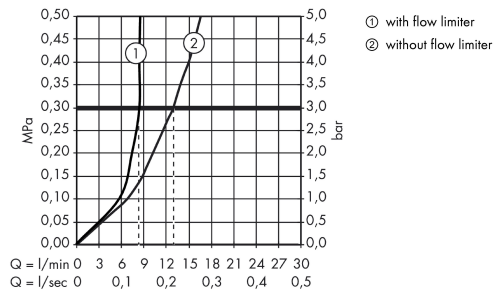

Focus

Single lever bidet mixer with pop-up waste set

Surfaces: **chrome** Article Number: **31920000**

Description

product features

- aerator with ball pivot
- normal spray
- flow rate: 7.2 l/min
- ceramic cartridge
- temperature limitation adjustable
- pop-up waste set G 1¼
- suitable for continuous flow water heaters
- connection dimension: DN15
- SVGW 0901-5488
- DVGW NW-6506BU0221
- P-IX 18982/IA
- ACS 12 ACC LY 352, valide jusqu'au 20.06.2017
- Kiwa K6161_Mechanical Mixers EN817

Technology

Certificates

Product image

Scale drawing

Focus

Single lever bidet mixer with pop-up waste set

Surfaces: **chrome** Article Number: **31920000**

Flowchart