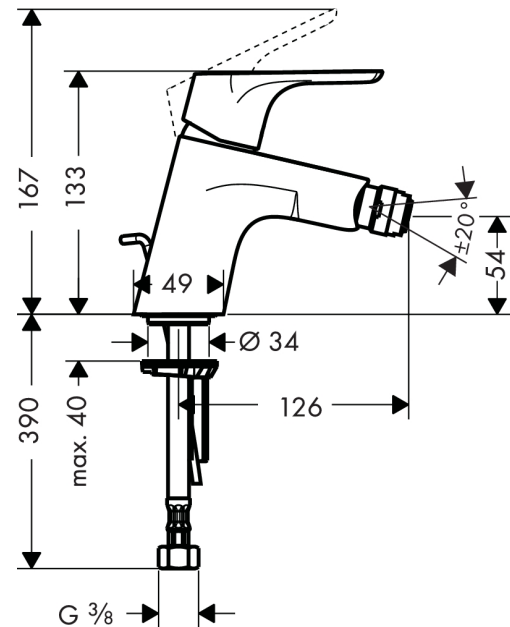

Focus

Single lever bidet mixer with pop-up waste set

Surfaces: **chrome** Article Number: **31920000**

Description

product features

- aerator with ball pivot
- normal spray
- flow rate: 7.2 l/min
- ceramic cartridge
- temperature limitation adjustable
- pop-up waste set G 1¼
- suitable for continuous flow water heaters
- connection dimension: DN15
- SVGW 0901-5488
- DVGW NW-6506BU0221
- P-IX 18982/IA
- ACS 12 ACC LY 352, valide jusqu'au 20.06.2017
- Kiwa K6161_Mechanical Mixers EN817

Technology

Certificates

Product image

Scale drawing

Focus

Single lever bidet mixer with pop-up waste set

Surfaces: **chrome** Article Number: **31920000**

Flowchart

Focus

Single lever bidet mixer with pop-up waste set

Surfaces: **chrome** Article Number: **31920000**

Exploded Drawing

Year of production: >10/08

Focus

Single lever bidet mixer with pop-up waste set

Surfaces: **chrome** Article Number: **31920000**

Spare part list

Year of production: >10/08

Pos.	Description	Article Number	PC	PU
1	handle	98532000	-	1
2	screw cover	96338000	-	1
3	flange	97406000	-	1
4	nut	97209000	-	1
5	O-Ring 32x2	98193000	-	1
6	cartridge, assy	92730000	-	1
7	locking screw for handle	95140000	-	1
8	seal	95008000	-	1
9	adapter for cartridge	98750000	-	1
10	O-Ring 30x2	98186000	-	1
11	O-ring 35x2	92604000	-	1
12	ball joint	92036000	-	1
13	aerator M24x1 (7 l/min)	13912000	-	1
14	seal Ø 42	98722000	-	1
15	screw M8 x 68	97736000	-	1
16	fixing set	96016000	-	1
17	connection hose 450 mm M8x0,75 G3/8	97206000	-	1
18	O-ring 7x1,5	98422000	-	1
19	pull rod	96657000	-	1
a	pop up waste	94139000	-	1