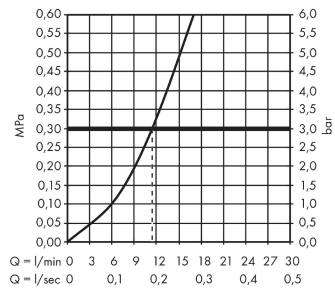

Focus

Single lever kitchen mixer 260

Surfaces: **chrome** Article Number: **31820000**

Description

product features

- ComfortZone 260
- swivel range adjustable in 3 steps 110°, 150° or 360°
- handle can be positioned on the right or left
- normal spray
- connection dimension: DN15
- flow rate 12 l/min
- ceramic cartridge
- connection type: G 3/8 connections
- suitable for continuous flow water heaters
- P-IX 6993/IA
- ETA VA 1.42/19937
- ETA VA 1.42/20352
- ACS 12 ACC LY 352, valide jusqu'au 20.06.2017
- WRAS 1210302
- Kiwa K6161_Mechanical Mixers EN817
- SINTEF 1997

Technology

Certificates

Product image

Scale drawing

Focus

Single lever kitchen mixer 260

Surfaces: **chrome** Article Number: **31820000**

Flowchart