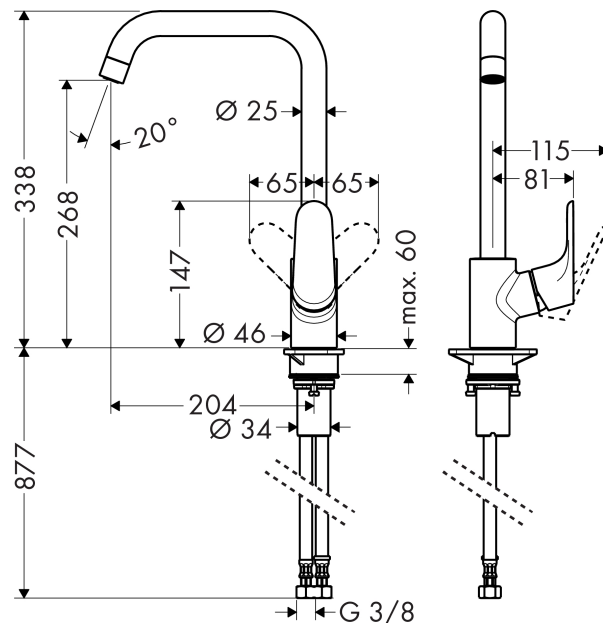

Focus

Single lever kitchen mixer 260

Surfaces: **chrome** Article Number: **31820000**

Description

product features

- ComfortZone 260
- swivel range adjustable in 3 steps 110°, 150° or 360°
- handle can be positioned on the right or left
- normal spray
- connection dimension: DN15
- flow rate 12 l/min
- ceramic cartridge
- connection type: G 3/8 connections
- suitable for continuous flow water heaters
- P-IX 6993/IA
- ETA VA 1.42/19937
- ETA VA 1.42/20352
- ACS 12 ACC LY 352, valide jusqu'au 20.06.2017
- WRAS 1210302
- Kiwa K6161_Mechanical Mixers EN817
- SINTEF 1997

Technology

Certificates

Product image

Scale drawing

Focus

Single lever kitchen mixer 260

Surfaces: **chrome** Article Number: **31820000**

Flowchart

Focus

Single lever kitchen mixer 260

Surfaces: **chrome** Article Number: **31820000**

Exploded Drawing

Year of production: >05/11

Focus
Single lever kitchen mixer 260

 Surfaces: **chrome** Article Number: **31820000**

Spare part list

Year of production: >05/11

Pos.	Description	Article Number	PC	PU
1	spout cpl.	95822000	-	1
2	sealing set	92646000	-	1
3	set of locating rings (110° / 150°)	98486000	-	1
4	aerator M22x1 (15 l/min)	95824000	-	1
5	handle	98356000	-	1
6	screw cover	96338000	-	1
7	flange	95498000	-	1
8	nut	97209000	-	1
9	O-Ring 32x2	98193000	-	1
10	cartridge, assy	92730000	-	1
11	locking screw for handle	95140000	-	1
12	seal	95008000	-	1
13	support	97523000	-	1
14	fixing set (Ø 34)	95049000	-	1
15	connection hose 900 mm M8x0,75 G3/8	98758000	-	1
16	O-ring 7x1,5	98422000	-	1
17	sealing set	95581000	-	1
a	set of locating rings (60° / 80°)	92259000	-	1