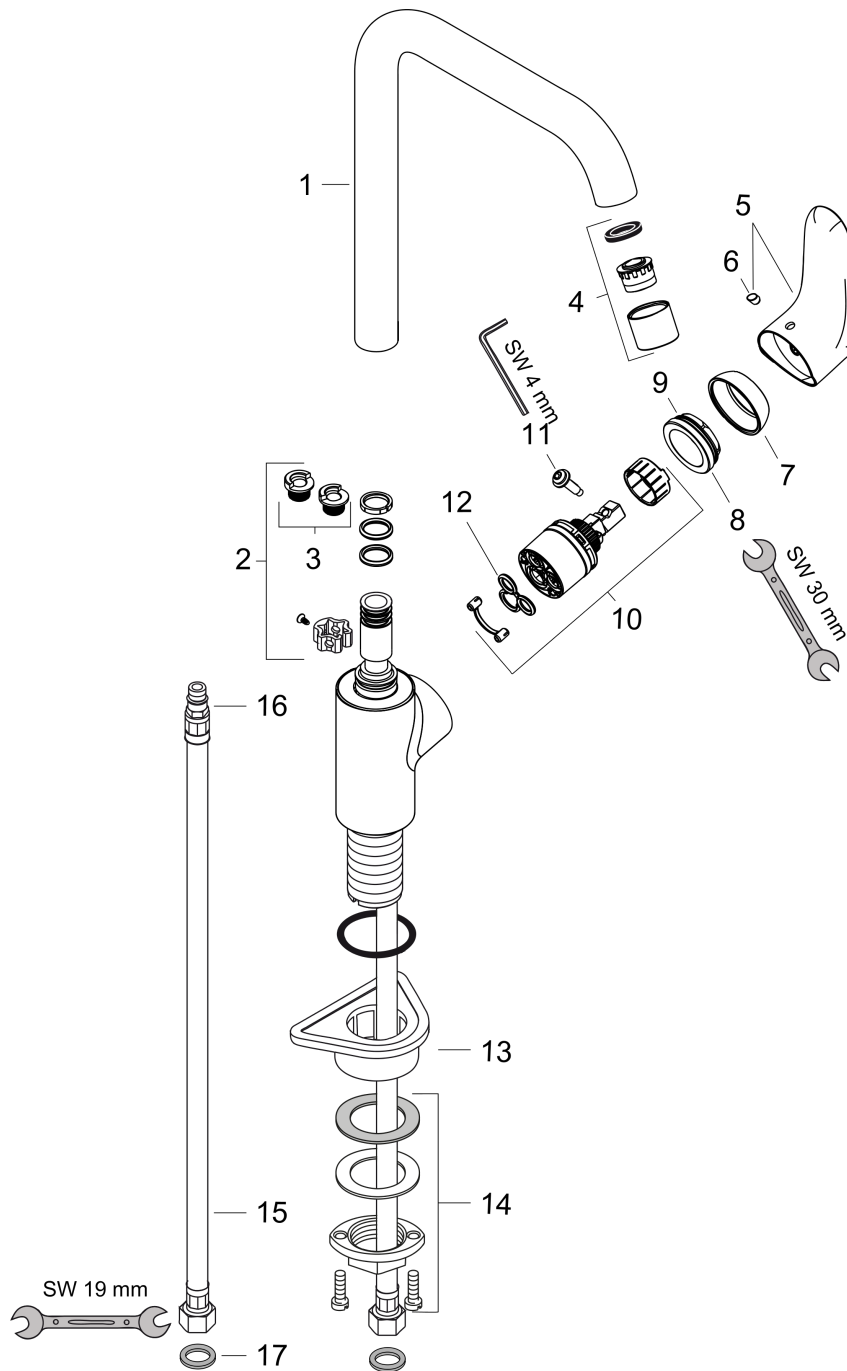

Focus

Single lever kitchen mixer 260

Surfaces: **chrome** Article Number: **31820000**

Description

product features

- ComfortZone 260
- swivel range adjustable in 3 steps 110°, 150° or 360°
- handle can be positioned on the right or left
- normal spray
- connection dimension: DN15
- flow rate 12 l/min
- ceramic cartridge
- connection type: G 3/8 connections
- suitable for continuous flow water heaters
- P-IX 6993/IA
- ETA VA 1.42/19937
- ETA VA 1.42/20352
- ACS 12 ACC LY 352, valide jusqu'au 20.06.2017
- WRAS 1210302
- Kiwa K6161_Mechanical Mixers EN817
- SINTEF 1997

Technology

Certificates

Product image

Scale drawing

Focus

Single lever kitchen mixer 260

Surfaces: **chrome** Article Number: **31820000**

Flowchart

Focus

Single lever kitchen mixer 260

Surfaces: **chrome** Article Number: **31820000**

Exploded Drawing

Year of production: >05/11

Focus
Single lever kitchen mixer 260

 Surfaces: **chrome** Article Number: **31820000**

Spare part list

Year of production: >05/11

Pos.	Description	Article Number	PC	PU
1	spout cpl.	95822000	-	1
2	sealing set	92646000	-	1
3	set of locating rings (110° / 150°)	98486000	-	1
4	aerator M22x1 (15 l/min)	95824000	-	1
5	handle	98356000	-	1
6	screw cover	96338000	-	1
7	flange	95498000	-	1
8	nut	97209000	-	1
9	O-Ring 32x2	98193000	-	1
10	cartridge, assy	92730000	-	1
11	locking screw for handle	95140000	-	1
12	seal	95008000	-	1
13	support	97523000	-	1
14	fixing set (Ø 34)	95049000	-	1
15	connection hose 900 mm M8x0,75 G3/8	98758000	-	1
16	O-ring 7x1,5	98422000	-	1
17	sealing set	95581000	-	1
a	set of locating rings (60° / 80°)	92259000	-	1