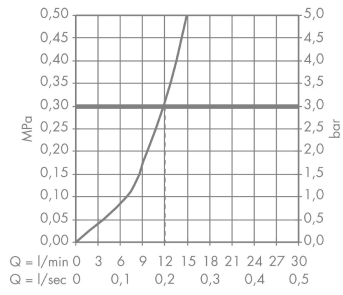

Axor Citterio

Single lever kitchen mixer

Surfaces: **chrome** Article Number: **39850000**

Flowchart