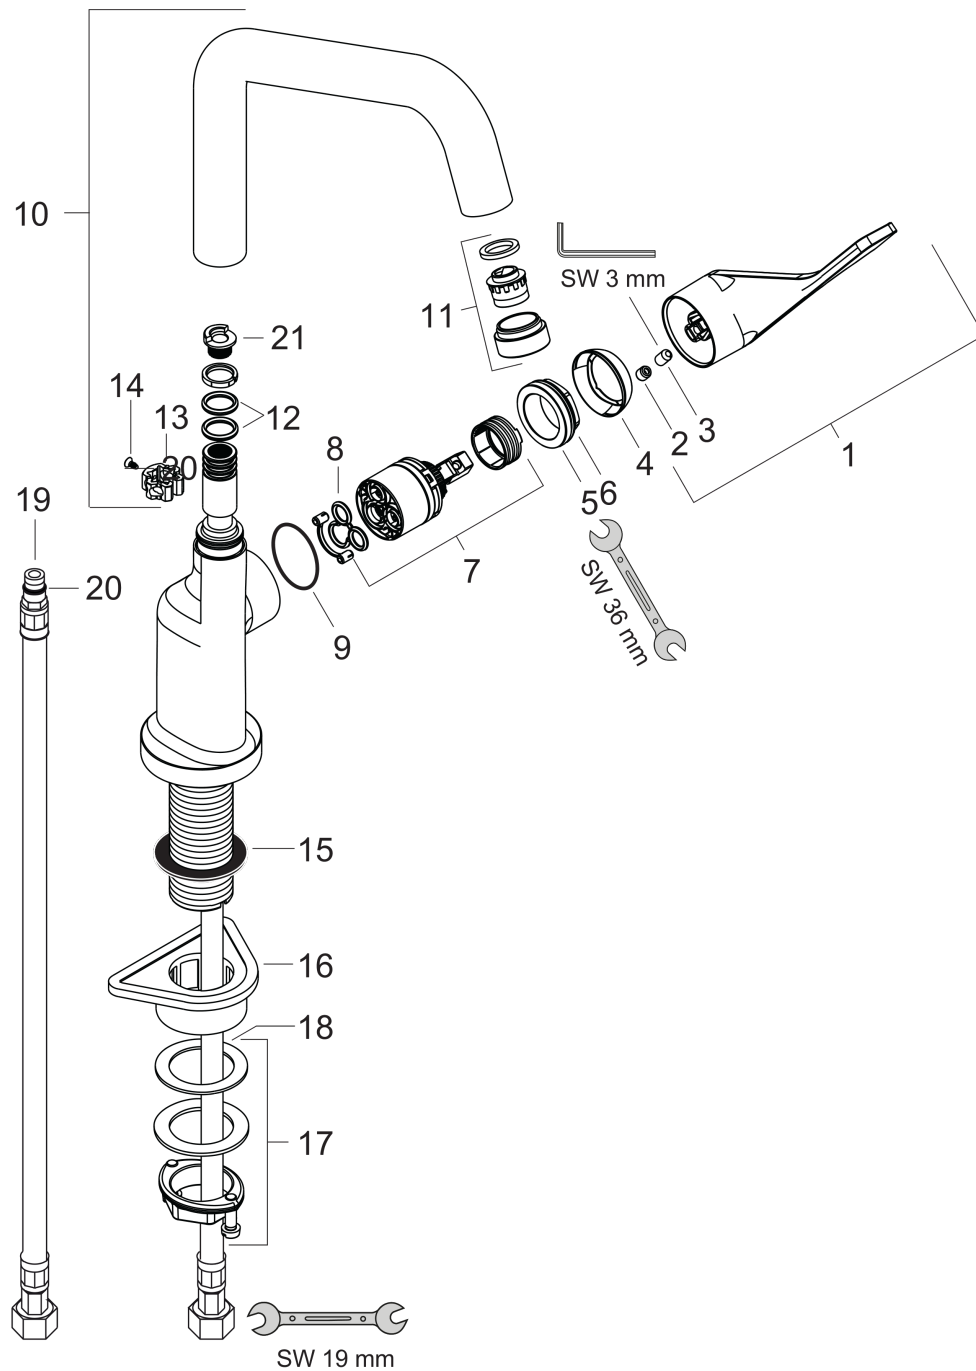

Axor Citterio

Single lever kitchen mixer

Surfaces: **chrome** Article Number: **39850000**

Description

product features

- swivel range adjustable in 3 steps 110°, 150° or 360°
- vertical handle position
- normal spray
- connection dimension: DN15
- flow rate 13 l/min
- ceramic cartridge
- connection type: G 3/8 connections
- integrated non-return valve
- suitable for continuous flow water heaters
- SVGW 1010-5788
- DVGW NW-6506BT0603
- P-IX 18330/IB
- ETA VA 1.42/17901
- ACS 12 ACC LY 352, valide jusqu'au 20.06.2017
- WRAS 1309015
- Kiwa K6161_Mechanical Mixers EN817
- SINTEF 1424
- SINTEF 1997

Optional Accessoires

- Angle valve with microfilter (#13904XXX)

Technology

Design awards

reddot design award

Certificates

Product image

Scale drawing

Axor Citterio

Single lever kitchen mixer

Surfaces: **chrome** Article Number: **39850000**

Flowchart

Axor Citterio Single lever kitchen mixer

Surfaces: **chrome** Article Number: **39850000**

Exploded Drawing

Year of production: >10/10

Axor Citterio

Single lever kitchen mixer

Surfaces: **chrome** Article Number: **39850000**

Spare part list

Year of production: >10/10

Pos.	Description	Article Number	PC	PU
1	handle	39891000	-	1
2	screw cover	96338000	-	1
3	hollow set screw M6x10 DIN 916	96029000	-	1
4	flange	98603000	-	1
5	nut	96461000	-	1
6	O-Ring 32x2	98193000	-	1
7	cartridge, assy	92730000	-	1
8	seal	95008000	-	1
9	O-ring 35x2	92604000	-	1
10	spout cpl.	98604000	-	1
11	aerator M24x1 (15 l/min)	97691000	-	1
12	sealing set	92646000	-	1
13	axialring	97558000	-	1
14	screw	97662000	-	1
15	sealing washer	97825000	-	1
16	support	97523000	-	1
17	fixing set (Ø 34)	95049000	-	1
18	lever collar	97548000	-	1
19	connection hose 900 mm M8x0,75 G3/8	96316000	-	1
20	O-ring 7x1,5	98422000	-	1
21	set of locating rings (110° / 150°)	98486000	-	1