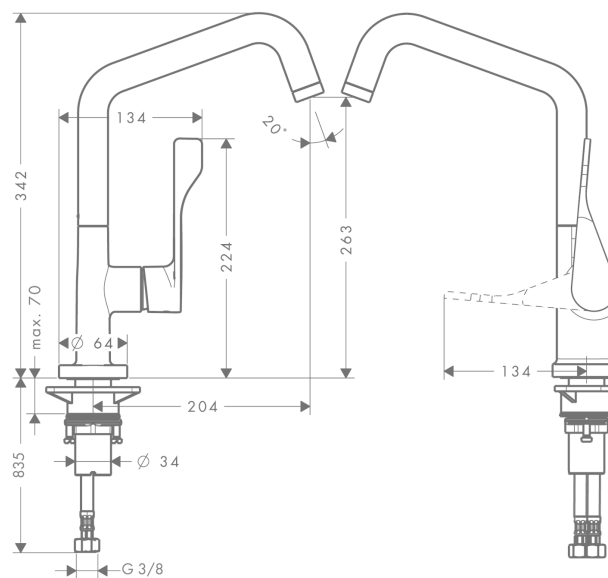

Axor Citterio

Single lever kitchen mixer

Surfaces: **chrome** Article Number: **39850000**

Description

product features

- swivel range adjustable in 3 steps 110°, 150° or 360°
- vertical handle position
- normal spray
- connection dimension: DN15
- flow rate 13 l/min
- ceramic cartridge
- connection type: G 3/8 connections
- integrated non-return valve
- suitable for continuous flow water heaters
- SVGW 1010-5788
- DVGW NW-6506BT0603
- P-IX 18330/IB
- ETA VA 1.42/17901
- ACS 12 ACC LY 352, valide jusqu'au 20.06.2017
- WRAS 1309015
- Kiwa K6161_Mechanical Mixers EN817
- SINTEF 1424
- SINTEF 1997

Optional Accessoires

- Angle valve with microfilter (#13904XXX)

Technology

Design awards

reddot design award

Certificates

Product image

Scale drawing

Axor Citterio

Single lever kitchen mixer

Surfaces: **chrome** Article Number: **39850000**

Flowchart

Axor Citterio Single lever kitchen mixer

Surfaces: **chrome** Article Number: **39850000**

Exploded Drawing

Year of production: >10/10

Axor Citterio

Single lever kitchen mixer

Surfaces: **chrome** Article Number: **39850000**

Spare part list

Year of production: >10/10

Pos.	Description	Article Number	PC	PU
1	handle	39891000	-	1
2	screw cover	96338000	-	1
3	hollow set screw M6x10 DIN 916	96029000	-	1
4	flange	98603000	-	1
5	nut	96461000	-	1
6	O-Ring 32x2	98193000	-	1
7	cartridge, assy	92730000	-	1
8	seal	95008000	-	1
9	O-ring 35x2	92604000	-	1
10	spout cpl.	98604000	-	1
11	aerator M24x1 (15 l/min)	97691000	-	1
12	sealing set	92646000	-	1
13	axialring	97558000	-	1
14	screw	97662000	-	1
15	sealing washer	97825000	-	1
16	support	97523000	-	1
17	fixing set (Ø 34)	95049000	-	1
18	lever collar	97548000	-	1
19	connection hose 900 mm M8x0,75 G3/8	96316000	-	1
20	O-ring 7x1,5	98422000	-	1
21	set of locating rings (110° / 150°)	98486000	-	1