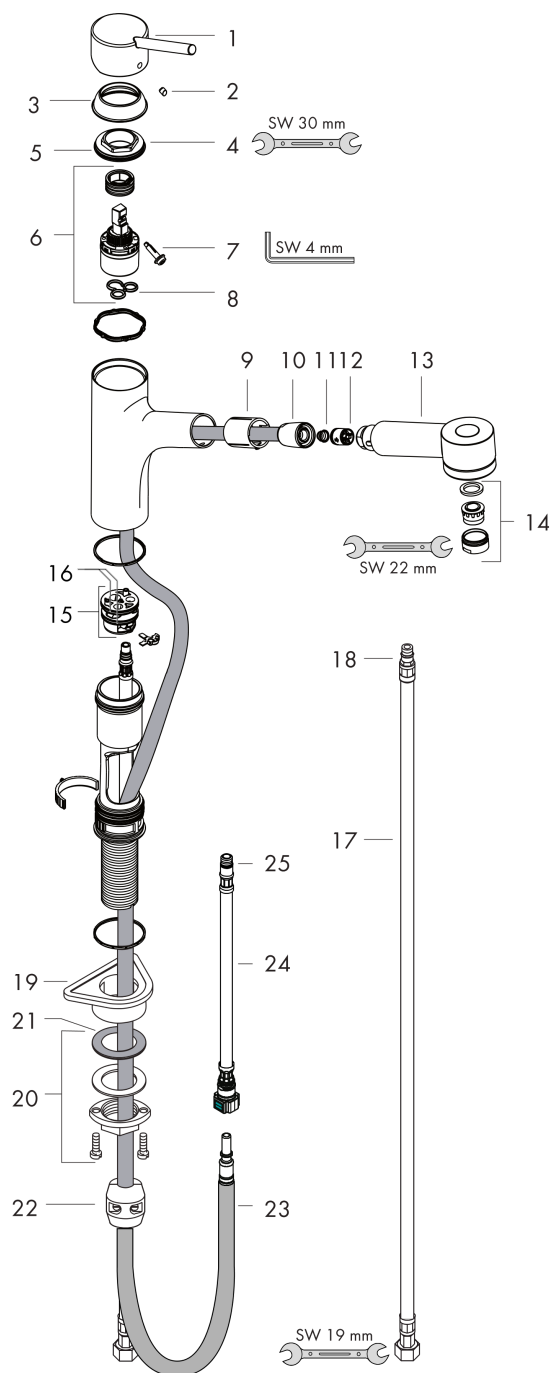

### Scale drawing

### Flowchart

**Talis S**  
**Single lever kitchen mixer with pull-out spray**  
 Surfaces: **chrome** Article Number: **32841000**

## Exploded Drawing

Year of production: >10/10

### Spare part list

Year of production: >10/10

Pos.	Description	Article Number	PC	PU
1	handle	32892000	-	1
2	screw cover	96338000	-	1
3	flange	97995000	-	1
4	nut	97996000	-	1
5	O-ring 41x2	98212000	-	1
6	cartridge, assy	92730000	-	1
7	locking screw for handle	95140000	-	1
8	seal	95008000	-	1
9	insert for spout	92339000	-	1
10	nut	92757000	-	1
11	filter	97735000	-	1
12	set of non return valves DW 15	97350000	-	1
13	handspray	97999000	-	1
14	aerator M24x1 (25 l/min)	13914000	-	1
15	adapter for cartridge	95911000	-	1
16	O-Ring 30x2	98186000	-	1
17	connection hose 900 mm M8x0,75 G3/8	96316000	-	1
18	O-ring 7x1,5	98422000	-	1
19	support	97523000	-	1
20	fixing set (Ø 34)	95049000	-	1
21	lever collar	97548000	-	1
22	weight	98551000	-	1
23	hose 1,25 m	95506000	-	1
24	connection hose 600 mm	92264000	-	1
25	O-ring 8x1,75	97827000	-	1