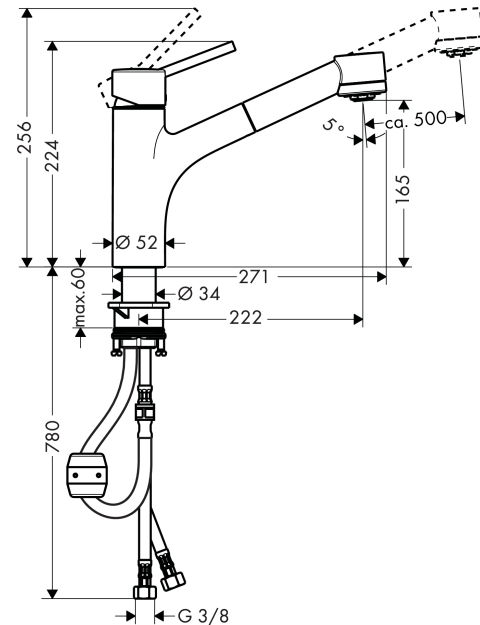

#### product features

- swivel range 150°
- normal and spray jet
- lockable shower spray, spray returns automatically through handle closing
- connection dimension: DN15
- flow rate 10 l/min
- ceramic cartridge
- connection type: G 3/8 connections
- integrated non-return valve
- suitable for continuous flow water heaters
- SVGW 0408-4866
- P-IX 18333/IBO
- ETA VA 1.42/19670
- ACS 14 ACC LY 356, valide jusqu'au 11.06.2019
- Kiwa K6161\_Mechanical Mixers EN817
- SINTEF 1744

### Scale drawing