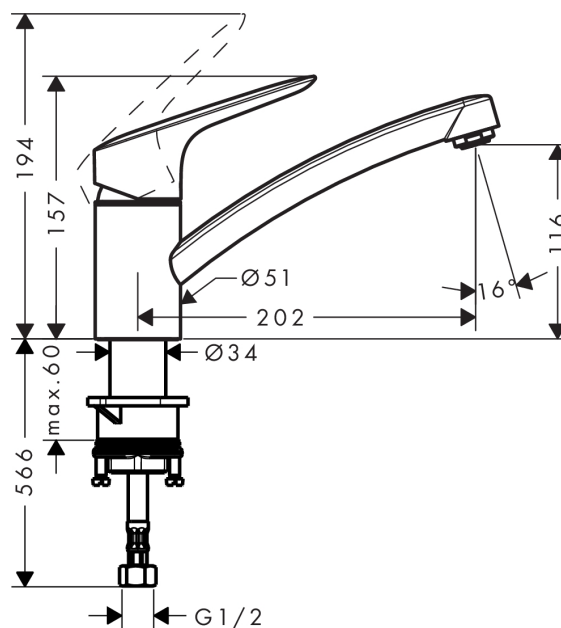

Logis

Single lever kitchen mixer 120

Surfaces: **chrome** Article Number: **71830000**

Description

product features

- ComfortZone 120
- swivel range 360°
- normal spray
- connection dimension: DN15
- flow rate 12 l/min
- ceramic cartridge
- connection type: G 3/8 connections
- suitable for continuous flow water heaters
- P-IX 28592/IA
- ETA VA 1.42/19796
- ACS 12 ACC LY 352, valide jusqu'au 20.06.2017
- Kiwa K6161_Mechanical Mixers EN817
- SINTEF 1744

Technology

Certificates

Product image

Scale drawing

Logis

Single lever kitchen mixer 120

Surfaces: **chrome** Article Number: **71830000**

Flowchart

Logis

Single lever kitchen mixer 120

Surfaces: **chrome** Article Number: **71830000**

Exploded Drawing

Year of production: >02/15

Logis
Single lever kitchen mixer 120

 Surfaces: **chrome** Article Number: **71830000**

Spare part list

Year of production: >02/15

Pos.	Description	Article Number	PC	PU
1	handle	92465000	-	1
2	screw cover	96338000	-	1
3	flange	97995000	-	1
4	nut	97996000	-	1
5	O-ring 41x2	98212000	-	1
6	cartridge, assy	92730000	-	1
7	locking screw for handle	95140000	-	1
8	seal	95008000	-	1
9	aerator M24x1 (15 l/min)	92510000	-	1
10	adapter for cartridge	98750000	-	1
11	O-Ring 30x2	98186000	-	1
12	sealing set	98702000	-	1
13	O-Ring 36x2,5	98190000	-	1
14	support	97523000	-	1
15	fixing set (Ø 34)	95049000	-	1
16	lever collar	97548000	-	1
17	connection hose 600 mm M8x0,75 G3/8	96556000	-	1
18	O-ring 7x1,5	98422000	-	1