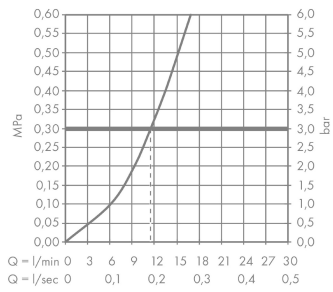

Logis

Single lever kitchen mixer 120

Surfaces: **chrome** Article Number: **71830000**

Flowchart