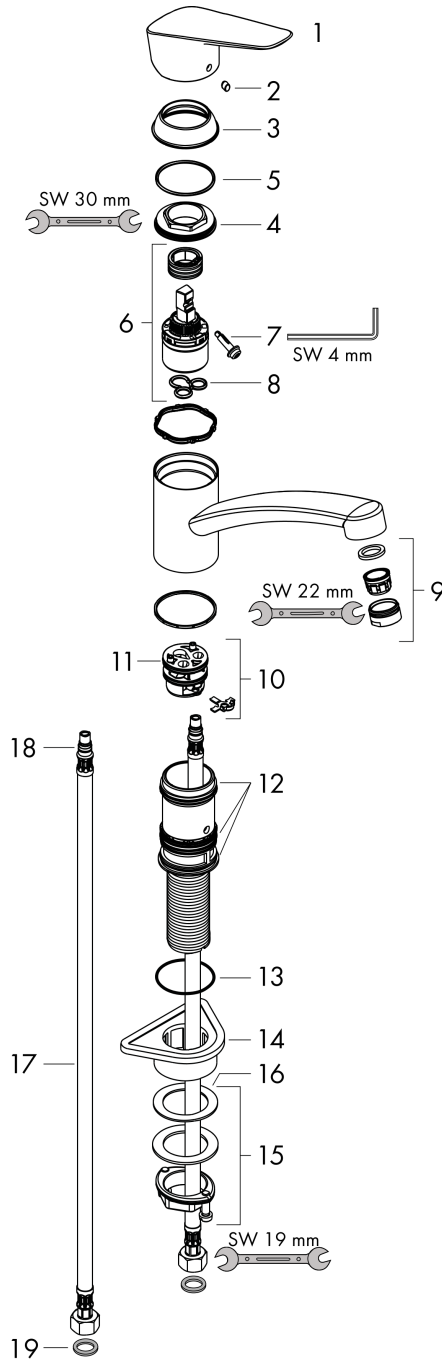

Logis

Single lever kitchen mixer 120

Surfaces: **chrome** Article Number: **71830000**

Description

product features

- ComfortZone 120
- swivel range 360°
- normal spray
- connection dimension: DN15
- flow rate 12 l/min
- ceramic cartridge
- connection type: G 3/8 connections
- suitable for continuous flow water heaters
- P-IX 28592/IA
- ETA VA 1.42/19796
- ACS 12 ACC LY 352, valide jusqu'au 20.06.2017
- Kiwa K6161_Mechanical Mixers EN817
- SINTEF 1744

Technology

Certificates

Product image

Scale drawing

Logis

Single lever kitchen mixer 120

Surfaces: **chrome** Article Number: **71830000**

Flowchart

Logis

Single lever kitchen mixer 120

Surfaces: **chrome** Article Number: **71830000**

Exploded Drawing

Year of production: >02/15

Logis
Single lever kitchen mixer 120

 Surfaces: **chrome** Article Number: **71830000**

Spare part list

Year of production: >02/15

Pos.	Description	Article Number	PC	PU
1	handle	92465000	-	1
2	screw cover	96338000	-	1
3	flange	97995000	-	1
4	nut	97996000	-	1
5	O-ring 41x2	98212000	-	1
6	cartridge, assy	92730000	-	1
7	locking screw for handle	95140000	-	1
8	seal	95008000	-	1
9	aerator M24x1 (15 l/min)	92510000	-	1
10	adapter for cartridge	98750000	-	1
11	O-Ring 30x2	98186000	-	1
12	sealing set	98702000	-	1
13	O-Ring 36x2,5	98190000	-	1
14	support	97523000	-	1
15	fixing set (Ø 34)	95049000	-	1
16	lever collar	97548000	-	1
17	connection hose 600 mm M8x0,75 G3/8	96556000	-	1
18	O-ring 7x1,5	98422000	-	1