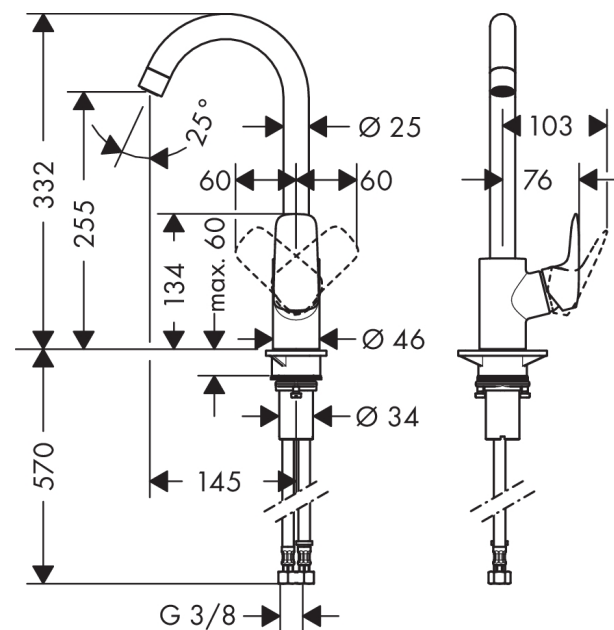

Logis

Single lever kitchen mixer 260

Surfaces: **chrome** Article Number: **71835000**

Description

product features

- ComfortZone 260
- swivel range adjustable in 3 steps 110°, 150° or 360°
- handle can be positioned on the right or left
- normal spray
- connection dimension: DN15
- flow rate 12 l/min
- ceramic cartridge
- connection type: G 3/8 connections
- suitable for continuous flow water heaters
- P-IX 28589/IA
- ACS 12 ACC LY 352, valide jusqu'au 20.06.2017
- Kiwa K6161_Mechanical Mixers EN817
- SINTEF 1997

Technology

Certificates

Product image

Scale drawing

Logis

Single lever kitchen mixer 260

Surfaces: **chrome** Article Number: **71835000**

Flowchart

Logis

Single lever kitchen mixer 260

Surfaces: **chrome** Article Number: **71835000**

Exploded Drawing

Year of production: >02/15

Logis
Single lever kitchen mixer 260

 Surfaces: **chrome** Article Number: **71835000**

Spare part list

Year of production: >02/15

Pos.	Description	Article Number	PC	PU
1	spout cpl.	92223000	-	1
2	aerator M22x1 (15 l/min)	92368000	-	1
3	set of locating rings (110° / 150°)	98486000	-	1
4	sealing set	92646000	-	1
5	O-Ring 14x2,5	98189000	-	1
6	handle	92224000	-	1
7	screw cover	96338000	-	1
8	flange	95498000	-	1
9	nut	97209000	-	1
10	O-Ring 32x2	98193000	-	1
11	cartridge, assy	92730000	-	1
12	locking screw for handle	95140000	-	1
13	seal	95008000	-	1
14	flat seal	98749000	-	1
15	support	97523000	-	1
16	fixing set (Ø 34)	95049000	-	1
17	lever collar	97548000	-	1
18	connection hose 600 mm M8x0,75 G3/8	96556000	-	1
19	O-ring 7x1,5	98422000	-	1