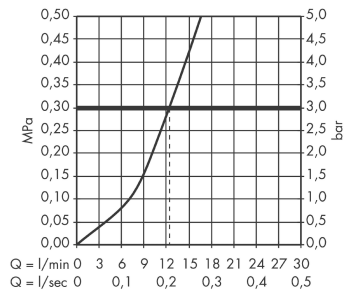

Logis

Single lever kitchen mixer 260

Surfaces: **chrome** Article Number: **71835000**

Description

product features

- ComfortZone 260
- swivel range adjustable in 3 steps 110°, 150° or 360°
- handle can be positioned on the right or left
- normal spray
- connection dimension: DN15
- flow rate 12 l/min
- ceramic cartridge
- connection type: G 3/8 connections
- suitable for continuous flow water heaters
- P-IX 28589/IA
- ACS 12 ACC LY 352, valide jusqu'au 20.06.2017
- Kiwa K6161_Mechanical Mixers EN817
- SINTEF 1997

Technology

Certificates

Product image

Scale drawing

Logis

Single lever kitchen mixer 260

Surfaces: **chrome** Article Number: **71835000**

Flowchart