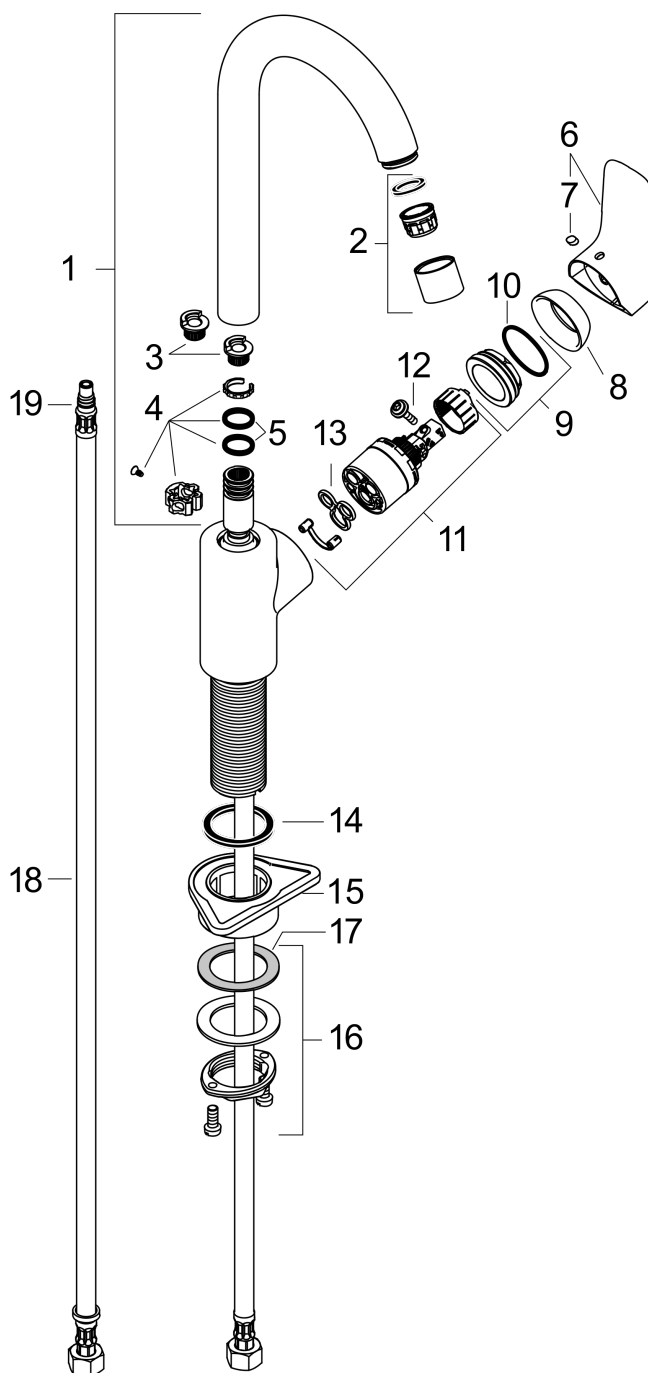

Logis

Single lever kitchen mixer 260

Surfaces: **chrome** Article Number: **71835000**

Description

product features

- ComfortZone 260
- swivel range adjustable in 3 steps 110°, 150° or 360°
- handle can be positioned on the right or left
- normal spray
- connection dimension: DN15
- flow rate 12 l/min
- ceramic cartridge
- connection type: G 3/8 connections
- suitable for continuous flow water heaters
- P-IX 28589/IA
- ACS 12 ACC LY 352, valide jusqu'au 20.06.2017
- Kiwa K6161_Mechanical Mixers EN817
- SINTEF 1997

Technology

Certificates

Product image

Scale drawing

Logis

Single lever kitchen mixer 260

Surfaces: **chrome** Article Number: **71835000**

Flowchart

Logis

Single lever kitchen mixer 260

Surfaces: **chrome** Article Number: **71835000**

Exploded Drawing

Year of production: >02/15

Logis
Single lever kitchen mixer 260

 Surfaces: **chrome** Article Number: **71835000**

Spare part list

Year of production: >02/15

Pos.	Description	Article Number	PC	PU
1	spout cpl.	92223000	-	1
2	aerator M22x1 (15 l/min)	92368000	-	1
3	set of locating rings (110° / 150°)	98486000	-	1
4	sealing set	92646000	-	1
5	O-Ring 14x2,5	98189000	-	1
6	handle	92224000	-	1
7	screw cover	96338000	-	1
8	flange	95498000	-	1
9	nut	97209000	-	1
10	O-Ring 32x2	98193000	-	1
11	cartridge, assy	92730000	-	1
12	locking screw for handle	95140000	-	1
13	seal	95008000	-	1
14	flat seal	98749000	-	1
15	support	97523000	-	1
16	fixing set (Ø 34)	95049000	-	1
17	lever collar	97548000	-	1
18	connection hose 600 mm M8x0,75 G3/8	96556000	-	1
19	O-ring 7x1,5	98422000	-	1