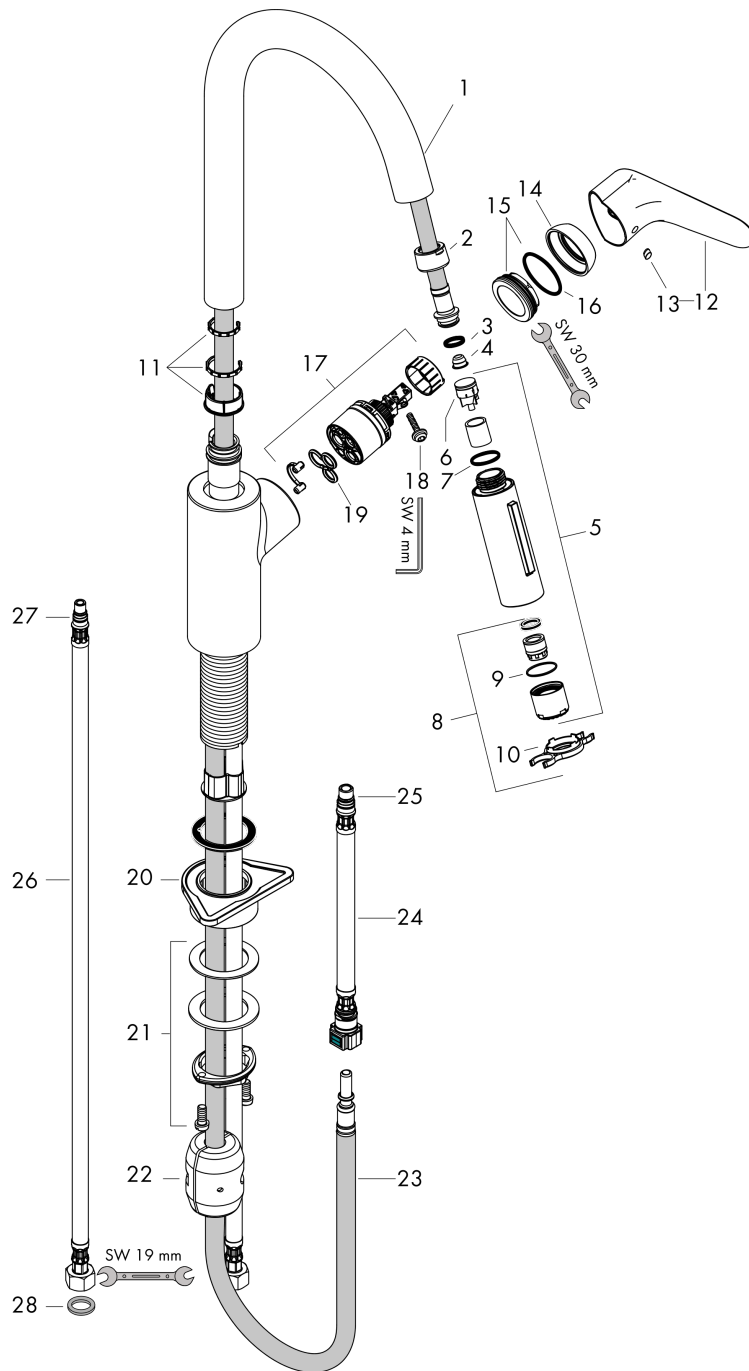

## Flowchart

## Focus

Single lever kitchen mixer 240 with pull-out spray

Surfaces: **chrome** Article Number: **31815000**

## Exploded Drawing

Year of production: >07/13

## Spare part list

Year of production: >07/13

Pos.	Description	Article Number	PC	PU
1	spout cpl.	95562000	-	1
2	nut	92755000	-	1
3	O-ring 11x2	98127000	-	1
4	filter	97735000	-	1
5	handspray	98459000	-	1
6	set of non return valves DW 15	97350000	-	1
7	O-ring 18x1,5	98231000	-	1
8	aerator laminar M22x1 (15 l/min)	95909000	-	1
9	O-ring 20x1	98140000	-	1
10	service tool	95910000	-	1
11	set of lever collars	98365000	-	1
12	handle	98460000	-	1
13	screw cover	96338000	-	1
14	flange	95498000	-	1
15	nut	97209000	-	1
16	O-Ring 32x2	98193000	-	1
17	cartridge, assy	92730000	-	1
18	locking screw for handle	95140000	-	1
19	seal	95008000	-	1
20	support	97523000	-	1
21	fixing set (Ø 34)	95049000	-	1
22	weight	92500000	-	1
23	hose 1,50 m	95507000	-	1
24	connection hose 600 mm M10x1	95561000	-	1
25	O-ring 8x1,75	97827000	-	1
26	connection hose 900 mm M8x0,75 G3/8	96316000	-	1
27	O-ring 7x1,5	98422000	-	1
28	sealing set	95581000	-	1