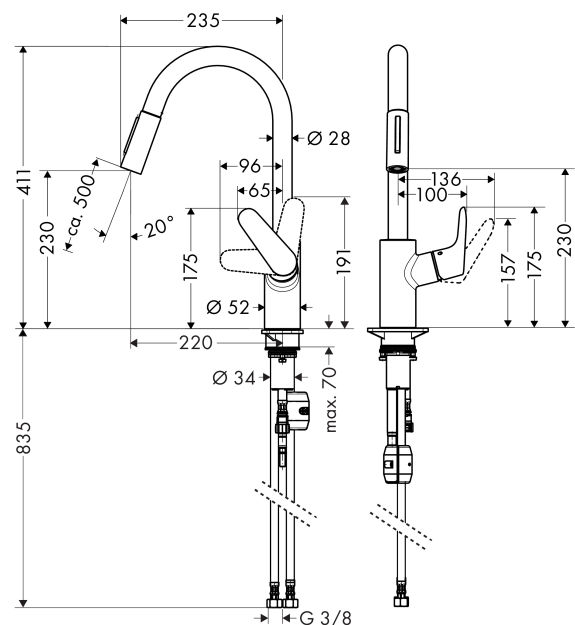

### Single lever kitchen mixer 240 with pull-out spray

Surfaces: **chrome** Article Number: **31815000**

### product features

- ComfortZone 240
- swivel range 150°
- vertical handle position
- laminar spray and shower spray
- lockable shower spray, spray returns through pressing spray diverter
- MagFit magnetic shower support
- quick connect shower hose
- connection dimension: DN15
- flow rate 9.5 l/min
- ceramic cartridge
- connection type: G 3/8 connections
- integrated non-return valve
- suitable for continuous flow water heaters
- SVGW 1401-6228
- DVGW NW-6506CO0508
- P-IX 28098/IOO
- ETA VA 1.42/20353
- ACS 14 ACC LY 356, valide jusqu'au 11.06.2019
- Kiwa K6161\_Mechanical Mixers EN817
- SINTEF 1998

## Scale drawing