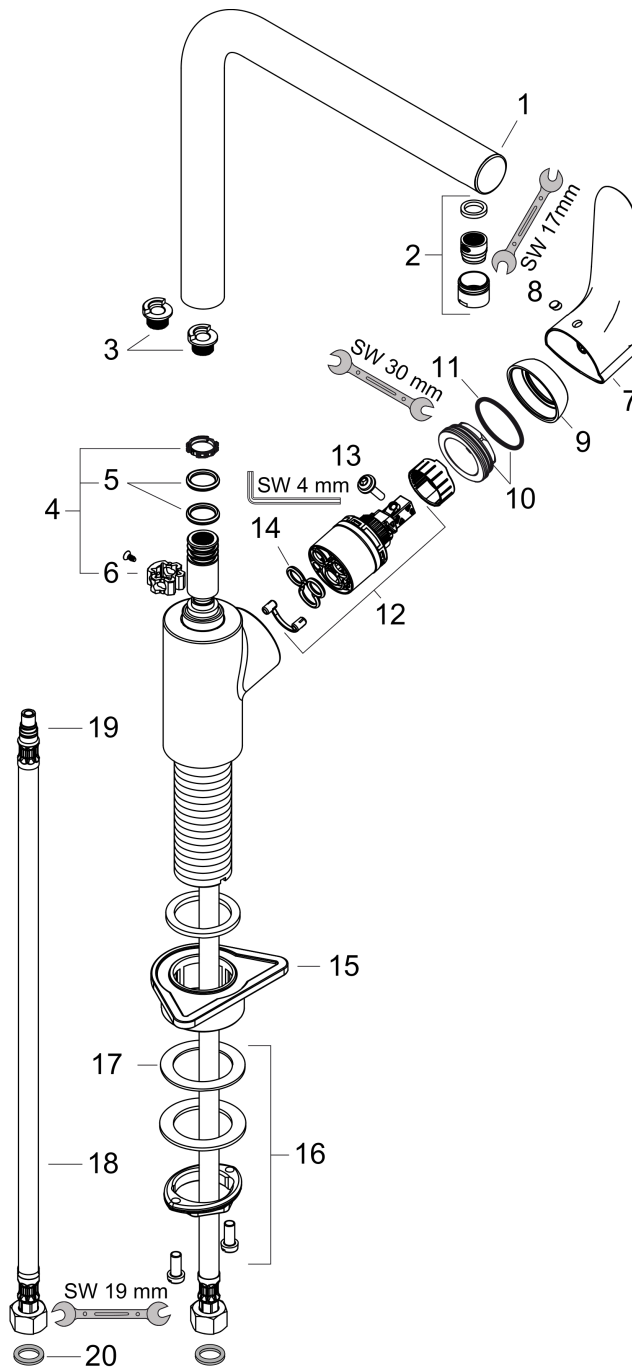

Focus

Single lever kitchen mixer 280

Surfaces: **chrome** Article Number: **31817000**

Description

product features

- ComfortZone 280
- I-spout
- swivel range adjustable in 3 steps 110°, 150° or 360°
- handle can be positioned on the right or left
- laminar spray
- connection dimension: DN15
- flow rate 12 l/min
- ceramic cartridge
- connection type: G 3/8 connections
- suitable for continuous flow water heaters
- SVGW 1401-6228
- DVGW NW-6506CO0508
- P-IX 28097/IO
- ETA VA 1.42/20352
- ACS 12 ACC LY 352, valide jusqu'au 20.06.2017
- WRAS 1405019
- Kiwa K6161_Mechanical Mixers EN817
- SINTEF 1997

Technology

Certificates

Product image

Scale drawing

Focus

Single lever kitchen mixer 280

Surfaces: **chrome** Article Number: **31817000**

Flowchart

Focus

Single lever kitchen mixer 280

Surfaces: **chrome** Article Number: **31817000**

Exploded Drawing

Year of production: >07/13

Focus
Single lever kitchen mixer 280

 Surfaces: **chrome** Article Number: **31817000**

Spare part list

Year of production: >07/13

Pos.	Description	Article Number	PC	PU
1	spout cpl.	98489000	-	1
2	aerator M18x1 (15 l/min)	98490000	-	1
3	set of locating rings (110° / 150°)	98486000	-	1
4	sealing set	92646000	-	1
5	O-Ring 14x2,5	98189000	-	1
6	axialring	97558000	-	1
7	handle	98460000	-	1
8	screw cover	96338000	-	1
9	flange	95498000	-	1
10	nut	97209000	-	1
11	O-Ring 32x2	98193000	-	1
12	cartridge, assy	92730000	-	1
13	locking screw for handle	95140000	-	1
14	seal	95008000	-	1
15	support	97523000	-	1
16	fixing set (Ø 34)	95049000	-	1
17	lever collar	97548000	-	1
18	connection hose 900 mm M8x0,75 G3/8	98758000	-	1
19	O-ring 7x1,5	98422000	-	1
20	sealing set	95581000	-	1
a	set of locating rings (60° / 80°)	92259000	-	1