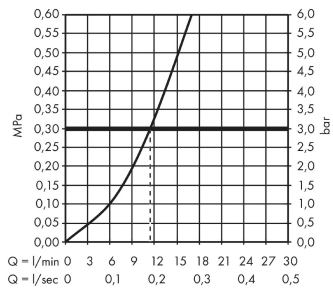

Focus

Single lever kitchen mixer 280

Surfaces: **chrome** Article Number: **31817000**

Description

product features

- ComfortZone 280
- I-spout
- swivel range adjustable in 3 steps 110°, 150° or 360°
- handle can be positioned on the right or left
- laminar spray
- connection dimension: DN15
- flow rate 12 l/min
- ceramic cartridge
- connection type: G 3/8 connections
- suitable for continuous flow water heaters
- SVGW 1401-6228
- DVGW NW-6506CO0508
- P-IX 28097/IO
- ETA VA 1.42/20352
- ACS 12 ACC LY 352, valide jusqu'au 20.06.2017
- WRAS 1405019
- Kiwa K6161_Mechanical Mixers EN817
- SINTEF 1997

Technology

Certificates

Product image

Scale drawing

Focus

Single lever kitchen mixer 280

Surfaces: **chrome** Article Number: **31817000**

Flowchart

Focus

Single lever kitchen mixer 280

Surfaces: **chrome** Article Number: **31817000**

Exploded Drawing

Year of production: >07/13

Focus
Single lever kitchen mixer 280

 Surfaces: **chrome** Article Number: **31817000**