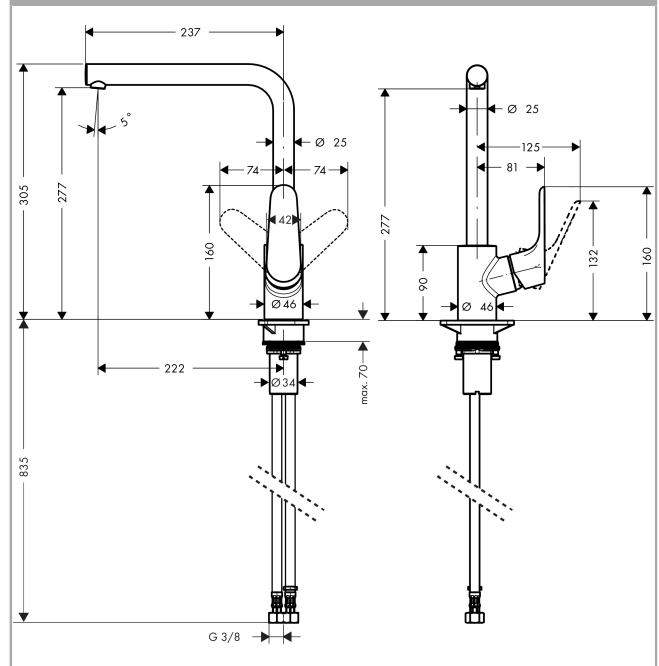

Focus

Single lever kitchen mixer 280

Surfaces: **chrome** Article Number: **31817000**

Description

product features

- ComfortZone 280
- I-spout
- swivel range adjustable in 3 steps 110°, 150° or 360°
- handle can be positioned on the right or left
- laminar spray
- connection dimension: DN15
- flow rate 12 l/min
- ceramic cartridge
- connection type: G 3/8 connections
- suitable for continuous flow water heaters
- SVGW 1401-6228
- DVGW NW-6506CO0508
- P-IX 28097/IO
- ETA VA 1.42/20352
- ACS 12 ACC LY 352, valide jusqu'au 20.06.2017
- WRAS 1405019
- Kiwa K6161_Mechanical Mixers EN817
- SINTEF 1997

Technology

Certificates

Product image

Scale drawing

Focus

Single lever kitchen mixer 280

Surfaces: **chrome** Article Number: **31817000**

Flowchart

Focus

Single lever kitchen mixer 280

Surfaces: **chrome** Article Number: **31817000**

Exploded Drawing

Year of production: >07/13

Focus
Single lever kitchen mixer 280

 Surfaces: **chrome** Article Number: **31817000**

Spare part list

Year of production: >07/13

Pos.	Description	Article Number	PC	PU
1	spout cpl.	98489000	-	1
2	aerator M18x1 (15 l/min)	98490000	-	1
3	set of locating rings (110° / 150°)	98486000	-	1
4	sealing set	92646000	-	1
5	O-Ring 14x2,5	98189000	-	1
6	axialring	97558000	-	1
7	handle	98460000	-	1
8	screw cover	96338000	-	1
9	flange	95498000	-	1
10	nut	97209000	-	1
11	O-Ring 32x2	98193000	-	1
12	cartridge, assy	92730000	-	1
13	locking screw for handle	95140000	-	1
14	seal	95008000	-	1
15	support	97523000	-	1
16	fixing set (Ø 34)	95049000	-	1
17	lever collar	97548000	-	1
18	connection hose 900 mm M8x0,75 G3/8	98758000	-	1
19	O-ring 7x1,5	98422000	-	1
20	sealing set	95581000	-	1
a	set of locating rings (60° / 80°)	92259000	-	1