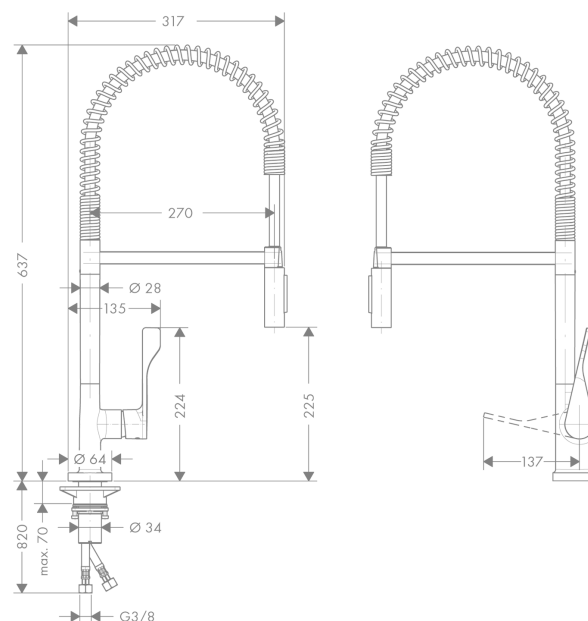

##### product features

- swivel range 360°
- vertical handle position
- normal and spray jet
- lockable shower spray, spray returns through pressing spray diverter
- connection dimension: DN15
- flow rate 9.5 l/min
- ceramic cartridge
- connection type: G 3/8 connections
- integrated non-return valve
- suitable for continuous flow water heaters
- SVGW 1010-5788
- DVGW NW-6506BT0603
- P-IX 18331/IBO
- ETA VA 1.42/17900
- ACS 14 ACC LY 356, valide jusqu'au 11.06.2019
- Kiwa K6161\_Mechanical Mixers EN817
- SINTEF 1997

#### Scale drawing

## Exploded Drawing

Year of production: >02/12