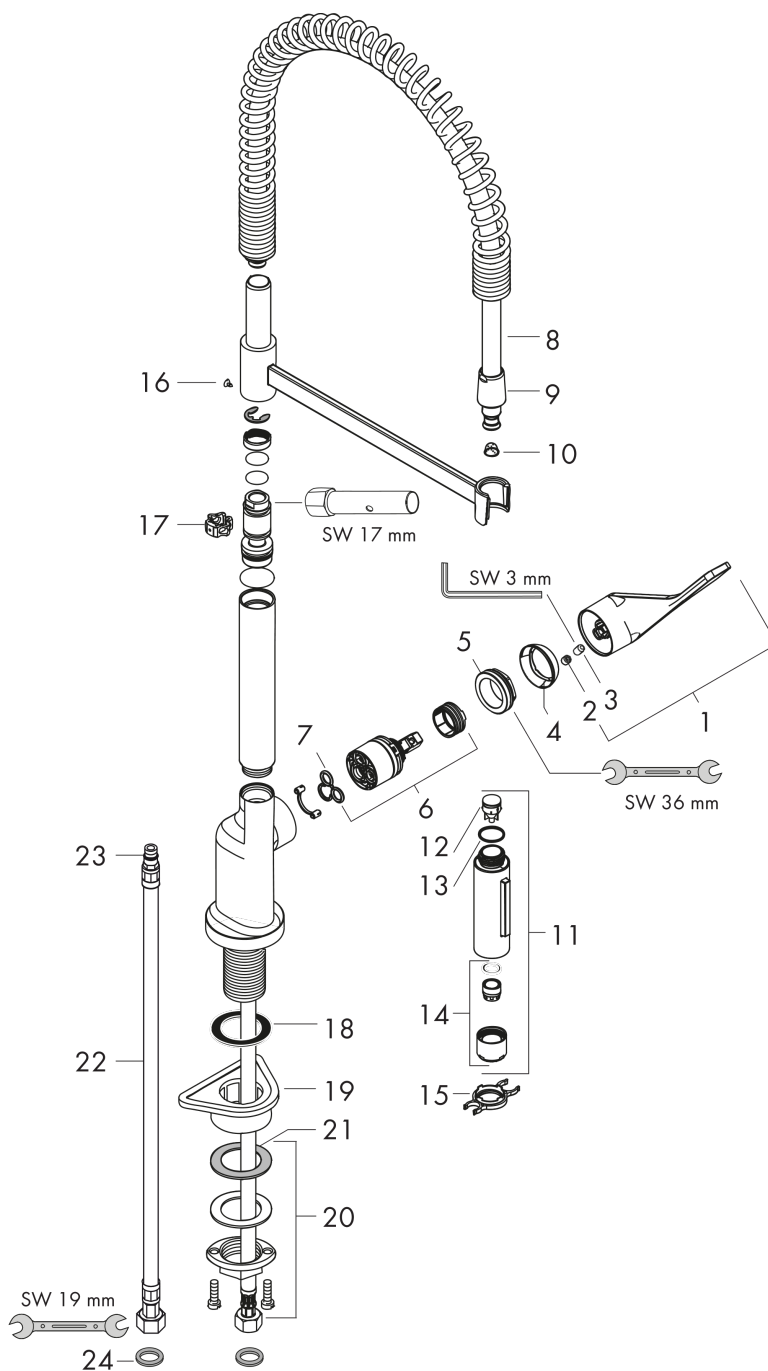

##### product features

- swivel range 360°
- vertical handle position
- normal and spray jet
- lockable shower spray, spray returns through pressing spray diverter
- connection dimension: DN15
- flow rate 9.5 l/min
- ceramic cartridge
- connection type: G 3/8 connections
- integrated non-return valve
- suitable for continuous flow water heaters
- SVGW 1010-5788
- DVGW NW-6506BT0603
- P-IX 18331/IBO
- ETA VA 1.42/17900
- ACS 14 ACC LY 356, valide jusqu'au 11.06.2019
- Kiwa K6161\_Mechanical Mixers EN817
- SINTEF 1997

#### Flowchart

**Axor Citterio**  
**Single lever kitchen mixer Semi-Pro**  
Surfaces: **chrome** Article Number: **39840000**

## Exploded Drawing

Year of production: >02/12

#### Spare part list

Year of production: >02/12

Pos.	Description	Article Number	PC	PU
1	handle	39891000	-	1
2	screw cover	96338000	-	1
3	hollow set screw M6x10 DIN 916	96029000	-	1
4	flange	98603000	-	1
5	nut	96461000	-	1
6	cartridge, assy	92730000	-	1
7	seal	95008000	-	1
8	shower hose	97475000	-	1
9	nut	92757000	-	1
10	filter	97735000	-	1
11	handspray	95908000	-	1
12	set of non return valves DW 15	97350000	-	1
13	O-ring 18x1,5	98231000	-	1
14	aerator laminar M22x1 (15 l/min)	95909000	-	1
15	service tool	95910000	-	1
16	screw	97662000	-	1
17	axialring	97558000	-	1
18	sealing washer	97825000	-	1
19	support	97523000	-	1
20	fixing set (Ø 34)	95049000	-	1
21	lever collar	97548000	-	1
22	connection hose 900 mm M8x0,75 G3/8	96316000	-	1
23	O-ring 7x1,5	98422000	-	1
24	aerator M24x1 (15 l/min)	13913000	-	1
25	handspray	96920000	-	1
26	locking screw for handle	95140000	-	1
27	sealing set	95581000	-	1