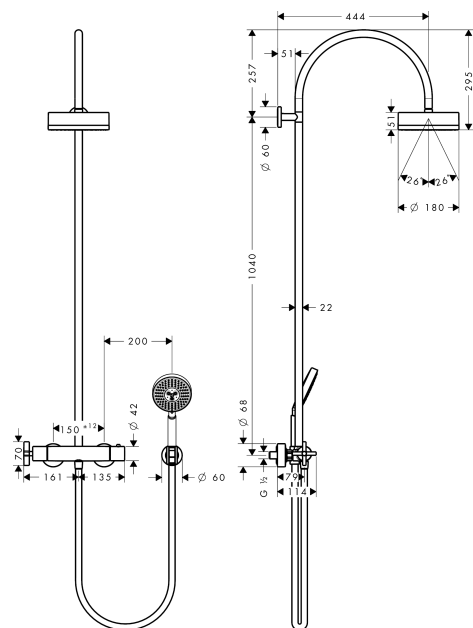

Scale drawing