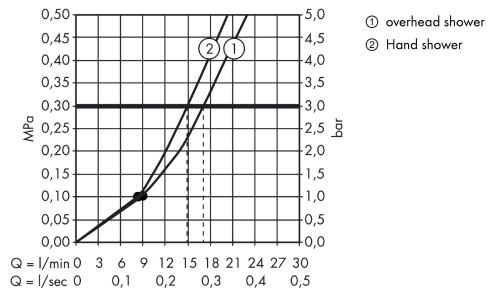

Axor Citterio

Showerpipe with thermostatic mixer and 1jet overhead shower

Surfaces: **chrome** Article Number: **39670000**

Flowchart