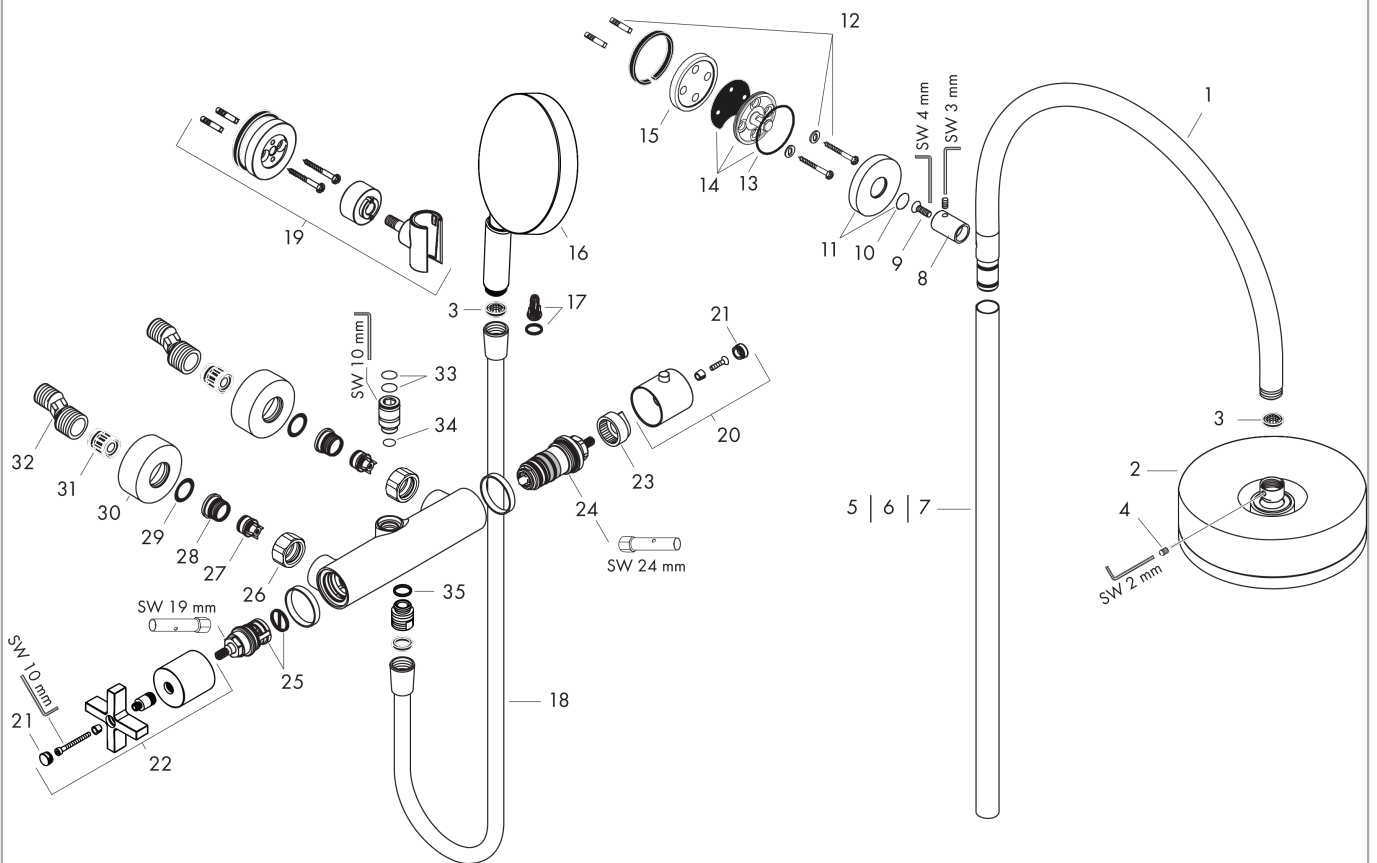

Axor Citterio
Showerpipe with thermostatic mixer and 1jet overhead shower
Surfaces: **chrome**   Article Number: **39670000**

Exploded Drawing

Year of production: >06/11

Axor Citterio

Showerpipe with thermostatic mixer and 1jet overhead shower

Surfaces: **chrome** Article Number: **39670000**

Spare part list

Year of production: >06/11

Pos.	Description	Article Number	PC	PU
1	shower arm	96769000	-	1
2	head shower	28489000	-	1
3	filter packing	94246000	-	1
4	lock washer	98942000	-	1
5	pipe 1000 mm	96743000	-	1
6	pipe 1200 mm	95665000	-	1
7	pipe 1450 mm	96770000	-	1
8	sleeve	92166000	-	1
9	screw	92137000	-	1
10	O-ring 20x2	98165000	-	1
11	escutcheon Ø 60 mm	95692000	-	1
12	mounting set	96179000	-	1
13	O-Ring 50x2	98187000	-	1
14	wall flange	95688000	-	1
15	tile-matching-disk	95239000	-	1
16	handshower	28514000	-	1
17	filter insert	97708000	-	1
18	shower hose Isiflex'B 1,60 m	28276000	-	1
19	shower holder	39525000	-	1
20	handle for thermostat	39398000	-	1
21	screw cover	98906000	-	1
22	handle	39397000	-	1
23	safety set for temperature control	95041000	-	1
24	thermostat cartridge	94282000	-	1
25	shut off unit with selector	96509000	-	1
26	set of nuts	96157000	-	1
27	non return valve	96737000	-	1
28	O-ring 17x1,5	98137000	-	1
29	filter packing	96922000	-	1
30	escutcheon Ø 68 mm	96467000	-	1
31	noise reduction	96429000	-	1
32	set of S-unions (±12 mm)	94140000	-	1
33	O-ring 15x2,5	98131000	-	1
34	O-ring 12x2,25	98382000	-	1
a	set of S-unions (±32 mm)	98592000	-	1
b	hollow set screw M4x6	97767000	-	1
c	pushbutton	92848000	-	1