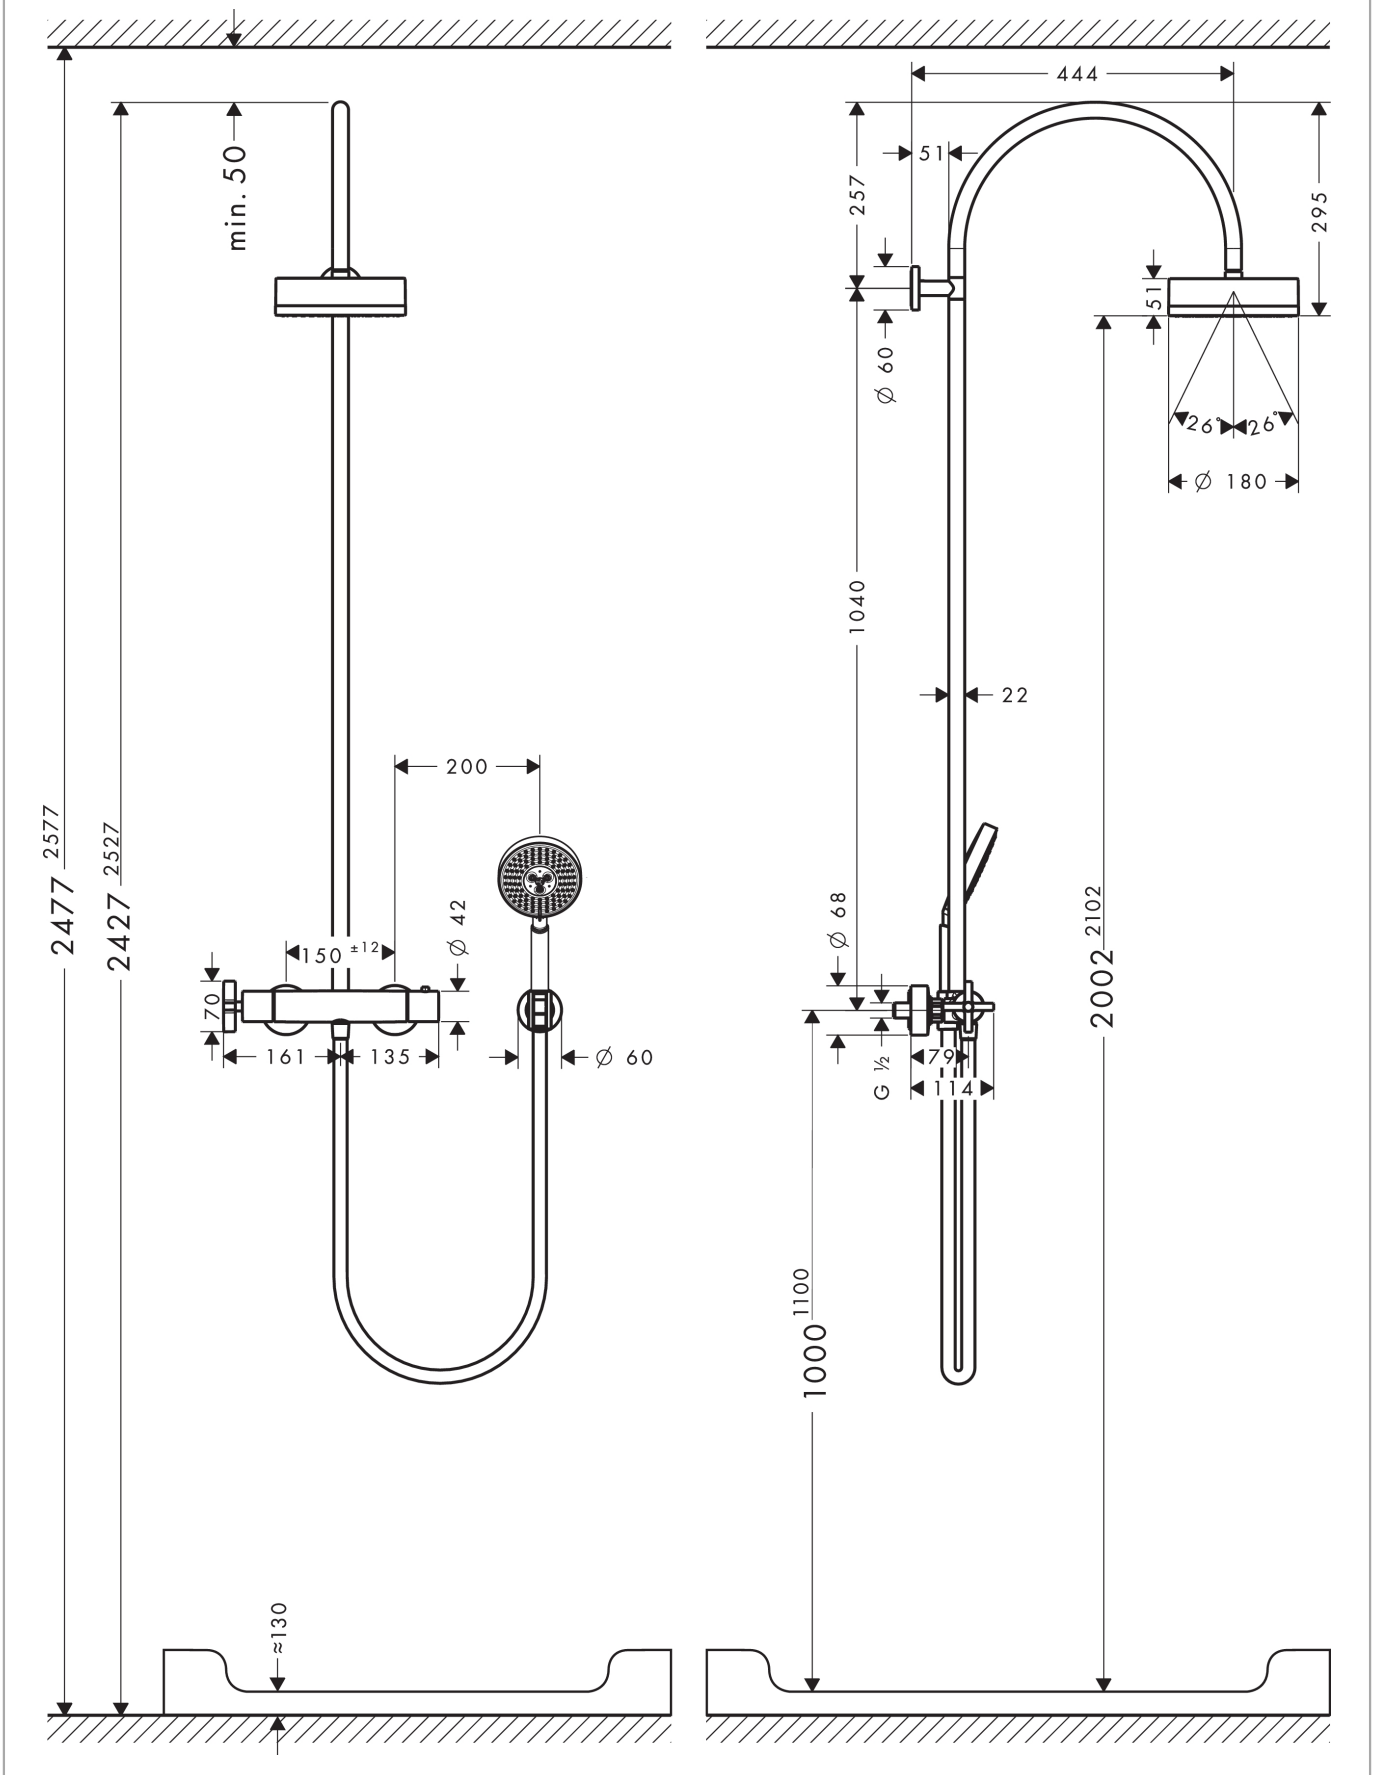

Axor Citterio

Showerpipe with thermostatic mixer and 1jet overhead shower

Surfaces: **chrome** Article Number: **39670000**

Installation examples