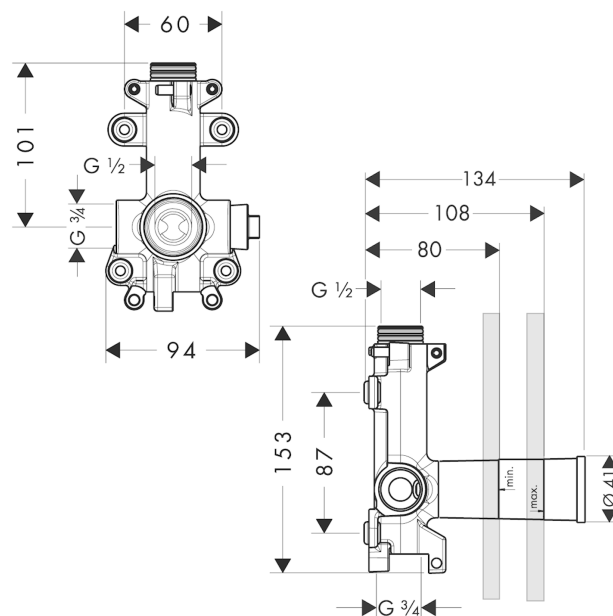

Axor ShowerCollection

Basic set for shower module for concealed installation 12 x 12

Surfaces: n.a. Article Number: **28486180**

Description

product features

- in a joined installation it serves as a waterconducting unit, allows dimensionally accurate positioning, connection right or left
- sound-decoupled installation
- P-IX 19159/IZ
- ACS 11 ACC LY 006, valide jusqu'au 06.01.2016
- ACS 09 ACC NY 073, valide jusqu'au 17.03.2014
- Kiwa UK 1503708
- WRAS 1503301
- WRAS 1001015

Mandatory Accessoires

- Shower module for concealed installation 12 x 12 (#28491XXX)
- Shower module for concealed installation 12 x 12 (#36822XXX)

Certificates

kiwa

Product image

Scale drawing

Axor ShowerCollection

Basic set for shower module for concealed installation 12 x 12

Surfaces: n.a. Article Number: 28486180

Exploded Drawing

Year of production: >01/09

Axor ShowerCollection

Basic set for shower module for concealed installation 12 x 12

Surfaces: n.a. Article Number: **28486180**

Spare part list

Year of production: >01/09

Pos.	Description	Article Number	PC	PU
1	pin	95334000	-	1
2	O-Ring 23x2,5	98183000	-	1
3	sealing foil	96492000	-	1