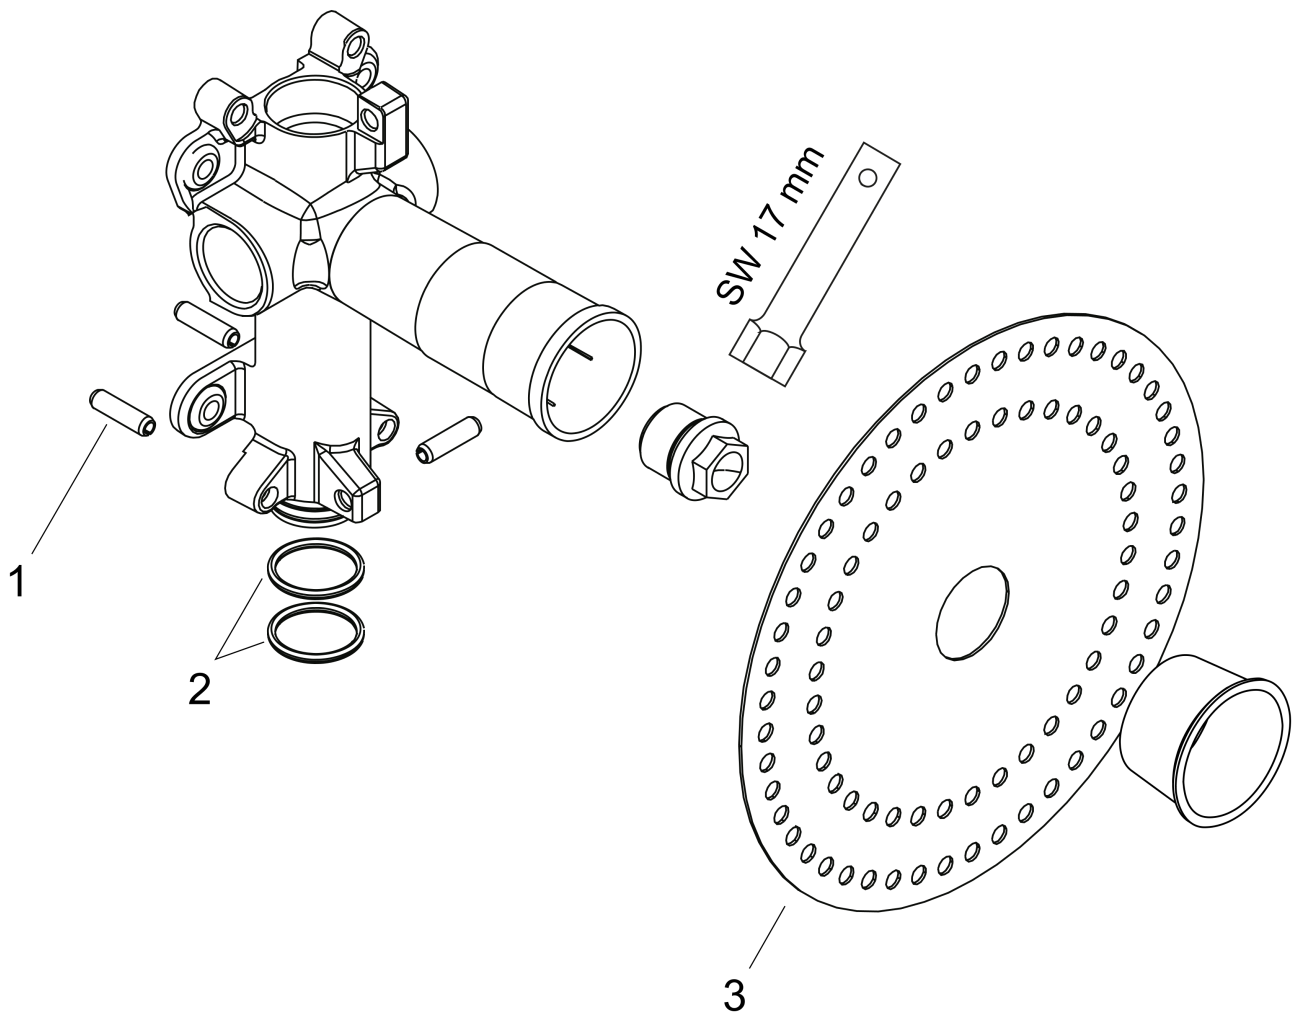

Axor ShowerCollection

Basic set for shower module for concealed installation 12 x 12

Surfaces: n.a. Article Number: **28486180**

Description

product features

- in a joined installation it serves as a waterconducting unit, allows dimensionally accurate positioning, connection right or left
- sound-decoupled installation
- P-IX 19159/IZ
- ACS 11 ACC LY 006, valide jusqu'au 06.01.2016
- ACS 09 ACC NY 073, valide jusqu'au 17.03.2014
- Kiwa UK 1503708
- WRAS 1503301
- WRAS 1001015

Mandatory Accessoires

- Shower module for concealed installation 12 x 12 (#28491XXX)
- Shower module for concealed installation 12 x 12 (#36822XXX)

Certificates

kiwa

Product image

Scale drawing

Axor ShowerCollection

Basic set for shower module for concealed installation 12 x 12

Surfaces: n.a. Article Number: 28486180

Exploded Drawing

Year of production: >01/09

Axor ShowerCollection

Basic set for shower module for concealed installation 12 x 12

Surfaces: n.a. Article Number: **28486180**

Spare part list

Year of production: >01/09

Pos.	Description	Article Number	PC	PU
1	pin	95334000	-	1
2	O-Ring 23x2,5	98183000	-	1
3	sealing foil	96492000	-	1