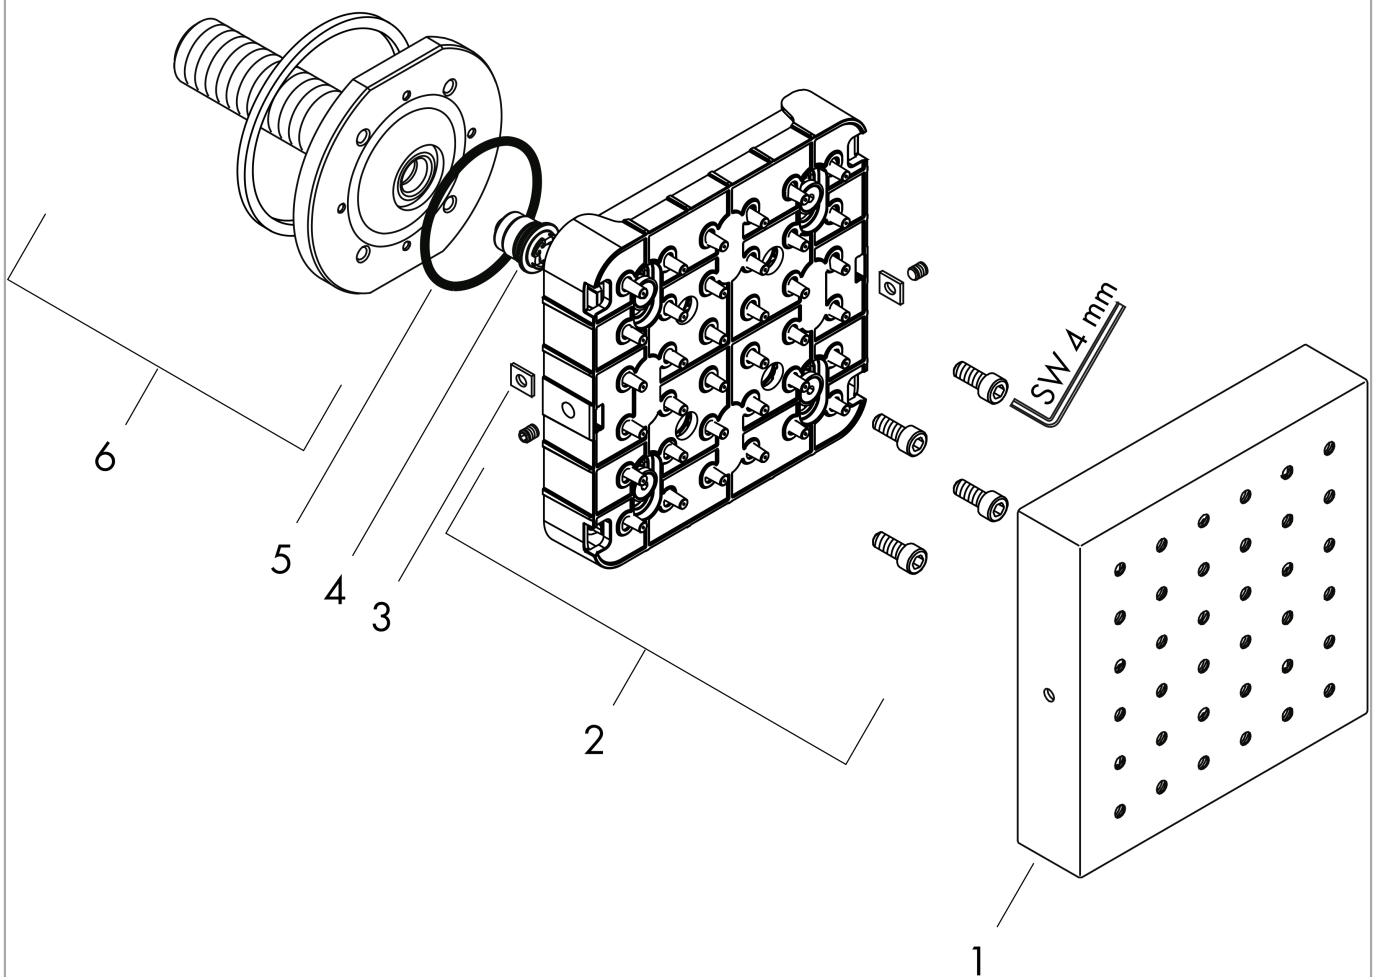

Axor ShowerCollection
Shower module for concealed installation 12 x 12
Surfaces: **chrome**   Article Number: **28491000**

Exploded Drawing

Year of production: >01/09

Axor ShowerCollection
Shower module for concealed installation 12 x 12
Surfaces: **chrome** Article Number: **28491000**

Spare part list

Year of production: >01/09

Pos.	Description	Article Number	PC	PU
1	frontcover	95362000	-	1
2	spray body	95361000	-	1
3	nut	97794000	-	1
4	flow limiter / non return valve	95363000	-	1
5	O-ring 41x2	98212000	-	1
6	connecting thread	95364000	-	1