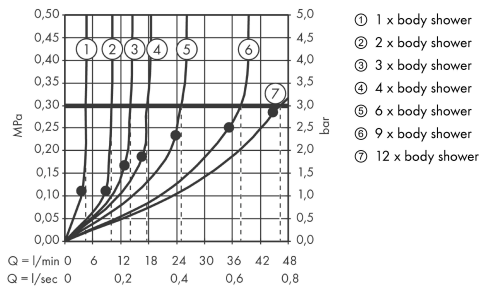

Axor ShowerCollection

Shower module for concealed installation 12 x 12

Surfaces: **chrome** Article Number: **28491000**

Flowchart