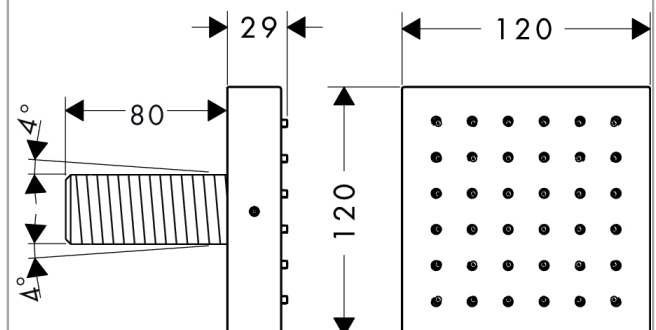

Scale drawing