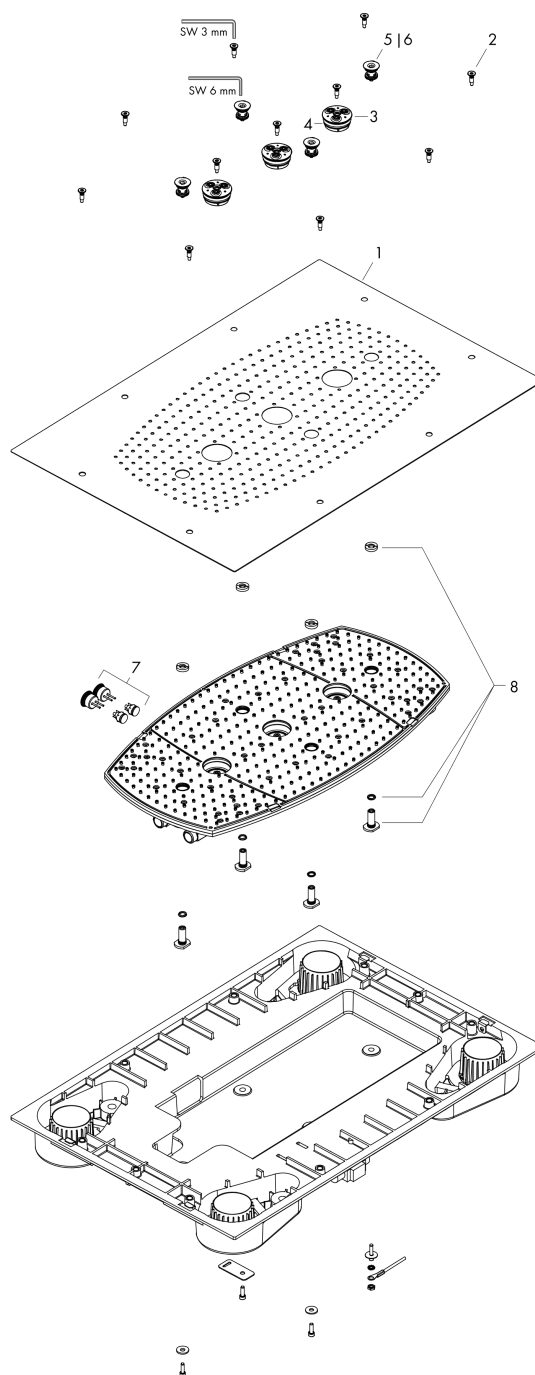

##### product features

- shower head size: 680 x 460 mm
- spray type: RainAir, WhirlAir, RainAir XXL
- flow rate RainAir spray (at 0.3 MPa): 20 l/min
- flow rate RainAir XXL (at 0.3 MPa): 24 l/min
- flow rate WhirlAir spray (at 0.3 MPa): 22 l/min
- the 3 spray zones must be controlled via 3 valves or a diverter valve with 3 outlets
- fully chrome-plated spray disc
- material spray disc: metal
- installation type: installation type: flush with the ceiling on basic body
- connection thread G 3/4
- connection dimension: DN15
- TÜV certified
- SVGW 0706-5239
- TÜV B 13 01 14237 071
- WRAS 1304302

### Flowchart

The consumption was measured in combination with the appropriate fittings (thermostat/mixer/in-wall valve) to reflect actual application in practice.

## Raindance

Raindance Rainmaker 680 x 460 mm Air 3jet overhead shower without lighting

Surfaces: **chrome** Article Number: **28417000**

### Exploded Drawing

Year of production: >06/08