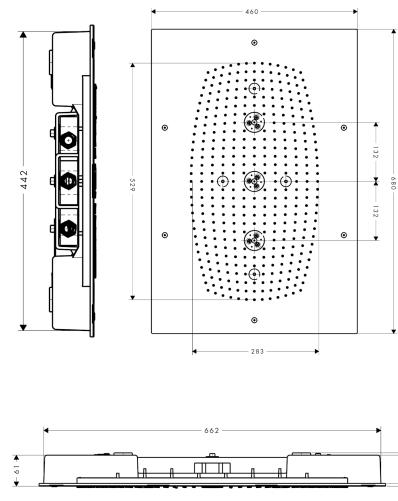

##### product features

- shower head size: 680 x 460 mm
- spray type: RainAir, WhirlAir, RainAir XXL
- flow rate RainAir spray (at 0.3 MPa): 20 l/min
- flow rate RainAir XXL (at 0.3 MPa): 24 l/min
- flow rate WhirlAir spray (at 0.3 MPa): 22 l/min
- the 3 spray zones must be controlled via 3 valves or a diverter valve with 3 outlets
- fully chrome-plated spray disc
- material spray disc: metal
- installation type: installation type: flush with the ceiling on basic body
- connection thread G 3/4
- connection dimension: DN15
- TÜV certified
- SVGW 0706-5239
- TÜV B 13 01 14237 071
- WRAS 1304302

#### Scale drawing