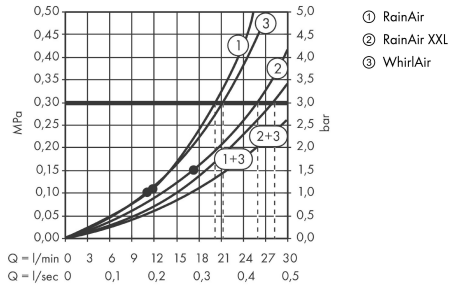

##### product features

- shower head size: 680 x 460 mm
- spray type: RainAir, WhirlAir, RainAir XXL
- flow rate RainAir spray (at 0.3 MPa): 20 l/min
- flow rate RainAir XXL (at 0.3 MPa): 24 l/min
- flow rate WhirlAir spray (at 0.3 MPa): 22 l/min
- the 3 spray zones must be controlled via 3 valves or a diverter valve with 3 outlets
- fully chrome-plated spray disc
- material spray disc: metal
- installation type: installation type: flush with the ceiling on basic body
- connection thread G 3/4
- connection dimension: DN15
- TÜV certified
- SVGW 0706-5239
- TÜV B 13 01 14237 071
- WRAS 1304302

#### Scale drawing

### Flowchart

The consumption was measured in combination with the appropriate fittings (thermostat/mixer/in-wall valve) to reflect actual application in practice.