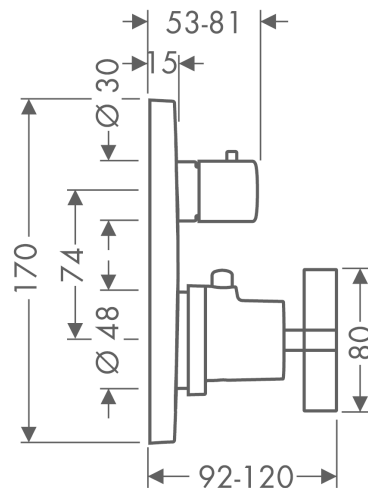

Certificates

Axor Citterio

Thermostatic mixer for concealed installation with shut-off valve and cross handle

Surfaces: **chrome** Article Number: **39705000**

Product image

Scale drawing

Flowchart

Axor Citterio

Thermostatic mixer for concealed installation with shut-off valve and cross handle

Surfaces: **chrome** Article Number: **39705000**

Exploded Drawing

Year of production: >05/11

Axor Citterio

Thermostatic mixer for concealed installation with shut-off valve and cross handle

Surfaces: **chrome** Article Number: **39705000**

Spare part list

Year of production: >05/11

Pos.	Description	Article Number	PC	PU
1	handle for thermostat	39391000	-	1
2	hollow set screw M5x16	97666000	-	1
3	adapter for handle	96435000	-	1
4	escutcheon	96752000	-	1
5	sleeve	96439000	-	1
6	holder for escutcheon	98793000	-	1
7	set of fixing screws	96454000	-	1
8	installation unit cpl.	92760000	-	1
9	thermostat cartridge	94282000	-	1
10	sealing set	95037000	-	1
11	O-ring 39x2	98158000	-	1
12	set of screws	96525000	-	1
13	O-ring 16x2	98133000	-	1
14	noise reduction	94073000	-	1
15	set of non return valves DW 15	94074000	-	1
16	shut off unit right closing	94009000	-	1
17	sleeve	96446000	-	1
18	O-Ring 48x3	95508000	-	1
19	O-ring 29x3	98371000	-	1
20	adapter for handle	96451000	-	1
21	hexagon socket screw M4x35	92160000	-	1
22	handle	96520000	-	1
23	pushbutton	97792000	-	1
24	pushbutton red	97212000	-	1
25	extension 25 mm	13595000	-	1
26	set of fixing screws	97747000	-	1
27	extension 22 mm	97407000	-	1
28	escutcheon height = 33 mm (when wall is not deep enough).	14969000	-	1
a	concealed item	01800180	-	1
b	non return valve with filter	92499000	-	1