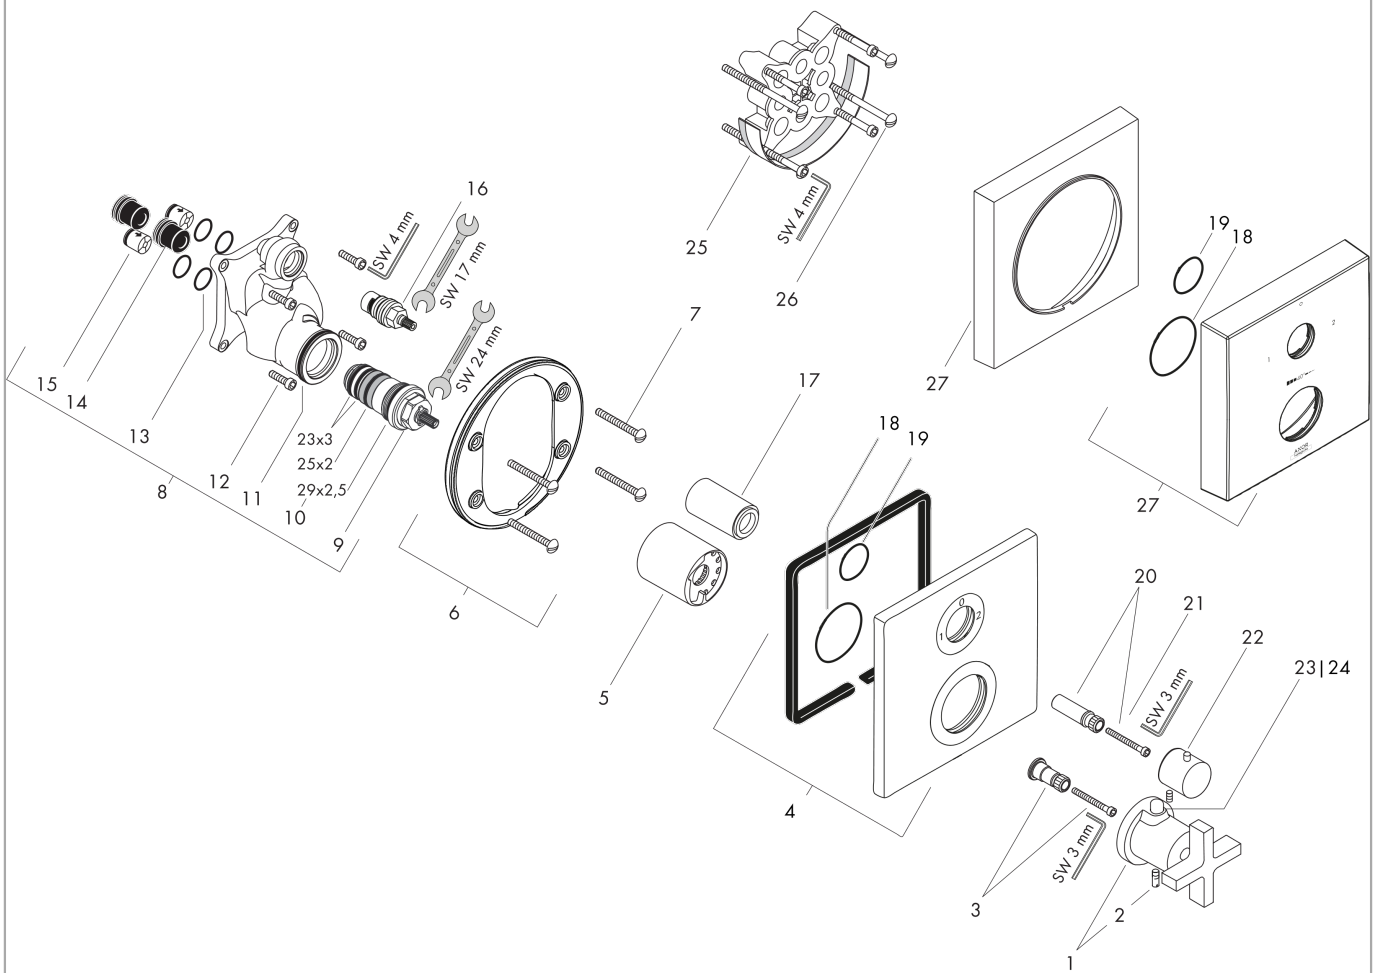

Certificates

Axor Citterio

Thermostatic mixer for concealed installation with shut-off valve and cross handle

Surfaces: **chrome** Article Number: **39705000**

Product image

Scale drawing

Flowchart

Axor Citterio

Thermostatic mixer for concealed installation with shut-off valve and cross handle

Surfaces: **chrome** Article Number: **39705000**

Exploded Drawing

Year of production: >05/11

Axor Citterio

Thermostatic mixer for concealed installation with shut-off valve and cross handle

Surfaces: **chrome** Article Number: **39705000**

Spare part list

Year of production: >05/11

Pos.	Description	Article Number	PC	PU
1	handle for thermostat	39391000	-	1
2	hollow set screw M5x16	97666000	-	1
3	adapter for handle	96435000	-	1
4	escutcheon	96752000	-	1
5	sleeve	96439000	-	1
6	holder for escutcheon	98793000	-	1
7	set of fixing screws	96454000	-	1
8	installation unit cpl.	92760000	-	1
9	thermostat cartridge	94282000	-	1
10	sealing set	95037000	-	1
11	O-ring 39x2	98158000	-	1
12	set of screws	96525000	-	1
13	O-ring 16x2	98133000	-	1
14	noise reduction	94073000	-	1
15	set of non return valves DW 15	94074000	-	1
16	shut off unit right closing	94009000	-	1
17	sleeve	96446000	-	1
18	O-Ring 48x3	95508000	-	1
19	O-ring 29x3	98371000	-	1
20	adapter for handle	96451000	-	1
21	hexagon socket screw M4x35	92160000	-	1
22	handle	96520000	-	1
23	pushbutton	97792000	-	1
24	pushbutton red	97212000	-	1
25	extension 25 mm	13595000	-	1
26	set of fixing screws	97747000	-	1
27	extension 22 mm	97407000	-	1
28	escutcheon height = 33 mm (when wall is not deep enough).	14969000	-	1
a	concealed item	01800180	-	1
b	non return valve with filter	92499000	-	1