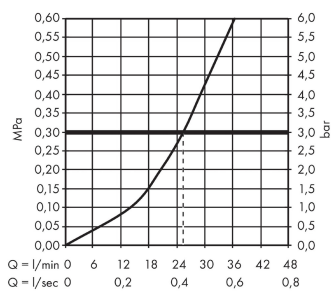

Certificates

Axor Citterio

Thermostatic mixer for concealed installation with shut-off valve and cross handle

Surfaces: **chrome** Article Number: **39705000**

Product image

Scale drawing

Flowchart

Axor Citterio