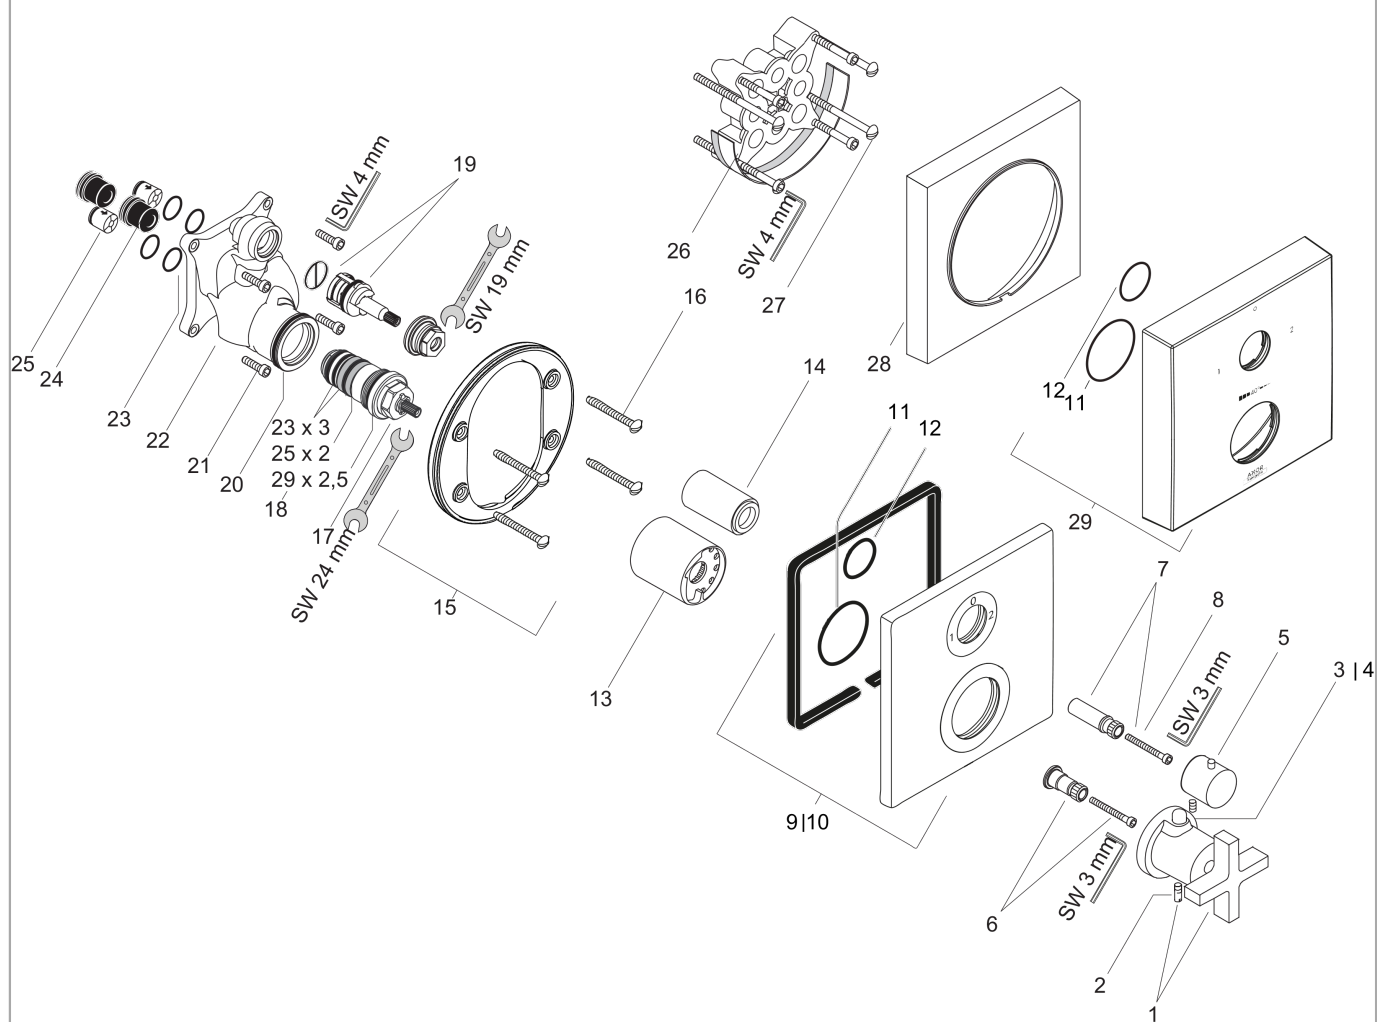

Axor Citterio

Thermostatic mixer for concealed installation with shut-off/ diverter valve and cross handle

Surfaces: **chrome** Article Number: **39725000**

Exploded Drawing

Year of production: >05/11

Axor Citterio

Thermostatic mixer for concealed installation with shut-off/ diverter valve and cross handle

Surfaces: **chrome** Article Number: **39725000**

Spare part list

Year of production: >05/11

| Pos. | Description | Article Number | PC | PU |
|------|---|----------------|----|----|
| 1 | handle for thermostat | 39391000 | - | 1 |
| 2 | hollow set screw M5x16 | 97666000 | - | 1 |
| 3 | pushbutton red | 97212000 | - | 1 |
| 4 | pushbutton | 97792000 | - | 1 |
| 5 | handle | 96520000 | - | 1 |
| 6 | adapter for handle | 96435000 | - | 1 |
| 7 | adapter for handle | 96451000 | - | 1 |
| 8 | hexagon socket screw M4x35 | 92160000 | - | 1 |
| 9 | escutcheon | 96761000 | - | 1 |
| 10 | escutcheon for exchanged connections | 98982000 | - | 1 |
| 11 | O-Ring 48x3 | 95508000 | - | 1 |
| 12 | O-ring 29x3 | 98371000 | - | 1 |
| 13 | sleeve | 96439000 | - | 1 |
| 14 | sleeve | 96446000 | - | 1 |
| 15 | holder for escutcheon | 98793000 | - | 1 |
| 16 | set of fixing screws | 96454000 | - | 1 |
| 17 | thermostat cartridge | 94282000 | - | 1 |
| 18 | sealing set | 95037000 | - | 1 |
| 19 | shut off unit with selector | 96509000 | - | 1 |
| 20 | O-ring 39x2 | 98158000 | - | 1 |
| 21 | set of screws | 96525000 | - | 1 |
| 22 | installation unit cpl. | 92591000 | - | 1 |
| 23 | O-ring 16x2 | 98133000 | - | 1 |
| 24 | noise reduction | 94073000 | - | 1 |
| 25 | set of non return valves DW 15 | 94074000 | - | 1 |
| 26 | extension 25 mm | 13595000 | - | 1 |
| 27 | set of fixing screws | 97747000 | - | 1 |
| 28 | extension 22 mm | 97407000 | - | 1 |
| 29 | escutcheon height = 33 mm (when wall is not deep enough). | 14969000 | - | 1 |
| a | concealed item | 01800180 | - | 1 |
| b | non return valve with filter | 92499000 | - | 1 |