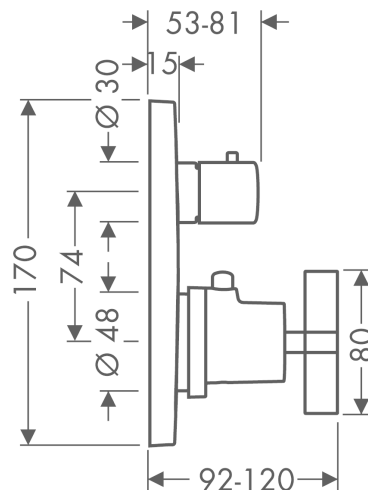

Certificates

Axor Citterio

Thermostatic mixer for concealed installation with shut-off/ diverter valve and cross handle

Surfaces: **chrome** Article Number: **39725000**

Product image

Scale drawing

Flowchart

Thermostatic mixer for concealed installation with shut-off/ diverter valve and cross handle

Surfaces: **chrome** Article Number: **39725000**

Spare part list

Year of production: >05/11

| Pos. | Description | Article Number | PC | PU |
|------|---|----------------|----|----|
| 1 | handle for thermostat | 39391000 | - | 1 |
| 2 | hollow set screw M5x16 | 97666000 | - | 1 |
| 3 | pushbutton red | 97212000 | - | 1 |
| 4 | pushbutton | 97792000 | - | 1 |
| 5 | handle | 96520000 | - | 1 |
| 6 | adapter for handle | 96435000 | - | 1 |
| 7 | adapter for handle | 96451000 | - | 1 |
| 8 | hexagon socket screw M4x35 | 92160000 | - | 1 |
| 9 | escutcheon | 96761000 | - | 1 |
| 10 | escutcheon for exchanged connections | 98982000 | - | 1 |
| 11 | O-Ring 48x3 | 95508000 | - | 1 |
| 12 | O-ring 29x3 | 98371000 | - | 1 |
| 13 | sleeve | 96439000 | - | 1 |
| 14 | sleeve | 96446000 | - | 1 |
| 15 | holder for escutcheon | 98793000 | - | 1 |
| 16 | set of fixing screws | 96454000 | - | 1 |
| 17 | thermostat cartridge | 94282000 | - | 1 |
| 18 | sealing set | 95037000 | - | 1 |
| 19 | shut off unit with selector | 96509000 | - | 1 |
| 20 | O-ring 39x2 | 98158000 | - | 1 |
| 21 | set of screws | 96525000 | - | 1 |
| 22 | installation unit cpl. | 92591000 | - | 1 |
| 23 | O-ring 16x2 | 98133000 | - | 1 |
| 24 | noise reduction | 94073000 | - | 1 |
| 25 | set of non return valves DW 15 | 94074000 | - | 1 |
| 26 | extension 25 mm | 13595000 | - | 1 |
| 27 | set of fixing screws | 97747000 | - | 1 |
| 28 | extension 22 mm | 97407000 | - | 1 |
| 29 | escutcheon height = 33 mm (when wall is not deep enough). | 14969000 | - | 1 |
| a | concealed item | 01800180 | - | 1 |
| b | non return valve with filter | 92499000 | - | 1 |