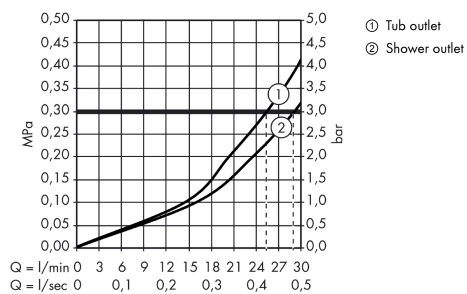

Certificates

Axor Citterio

Thermostatic mixer for concealed installation with shut-off/ diverter valve and cross handle

Surfaces: **chrome** Article Number: **39725000**

Product image

Scale drawing

Flowchart