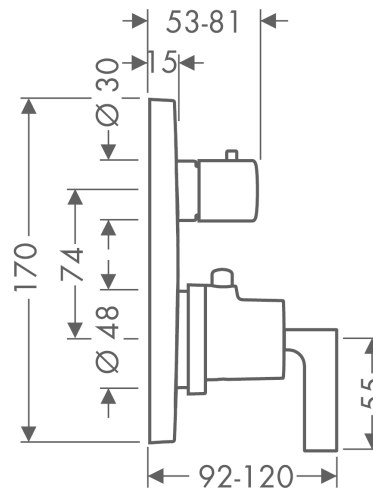

Certificates

Axor Citterio

Thermostatic mixer for concealed installation with shut-off valve and lever handle

Surfaces: **chrome** Article Number: **39700000**

Product image

Scale drawing

Flowchart

Axor Citterio

Surfaces: **chrome** Article Number: **39700000**

Spare part list

Year of production: >05/11

Pos.	Description	Article Number	PC	PU
1	handle for thermostat	39994000	-	1
2	hollow set screw M5x16	97666000	-	1
3	adapter for handle	96435000	-	1
4	escutcheon	96752000	-	1
5	sleeve	96439000	-	1
6	sub plate	96447000	-	1
7	set of fixing screws	96454000	-	1
8	installation unit cpl.	92760000	-	1
9	thermostat cartridge	94282000	-	1
10	sealing set	95037000	-	1
11	O-ring 39x2	98158000	-	1
12	set of screws	96525000	-	1
13	O-ring 16x2	98133000	-	1
14	noise reduction	94073000	-	1
15	set of non return valves DW 15	94074000	-	1
16	shut off unit right closing	94009000	-	1
17	sleeve	96446000	-	1
18	O-Ring 48x3	95508000	-	1
19	O-ring 29x3	98371000	-	1
20	adapter for handle	96451000	-	1
21	hexagon socket screw M4x35	92160000	-	1
22	handle	96520000	-	1
23	pushbutton red	97212000	-	1
24	extension 25 mm	13595000	-	1
25	set of fixing screws	97747000	-	1
26	extension 22 mm	97407000	-	1
27	escutcheon height = 33 mm (when wall is not deep enough).	14970000	-	1
a	concealed item	01800180	-	1
b	non return valve with filter	92499000	-	1
c	pushbutton	97792000	-	1