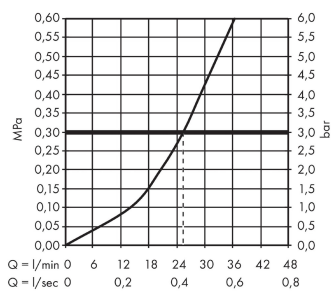

Certificates

Axor Citterio

Thermostatic mixer for concealed installation with shut-off valve and lever handle

Surfaces: **chrome** Article Number: **39700000**

Product image

Scale drawing

Flowchart

Axor Citterio