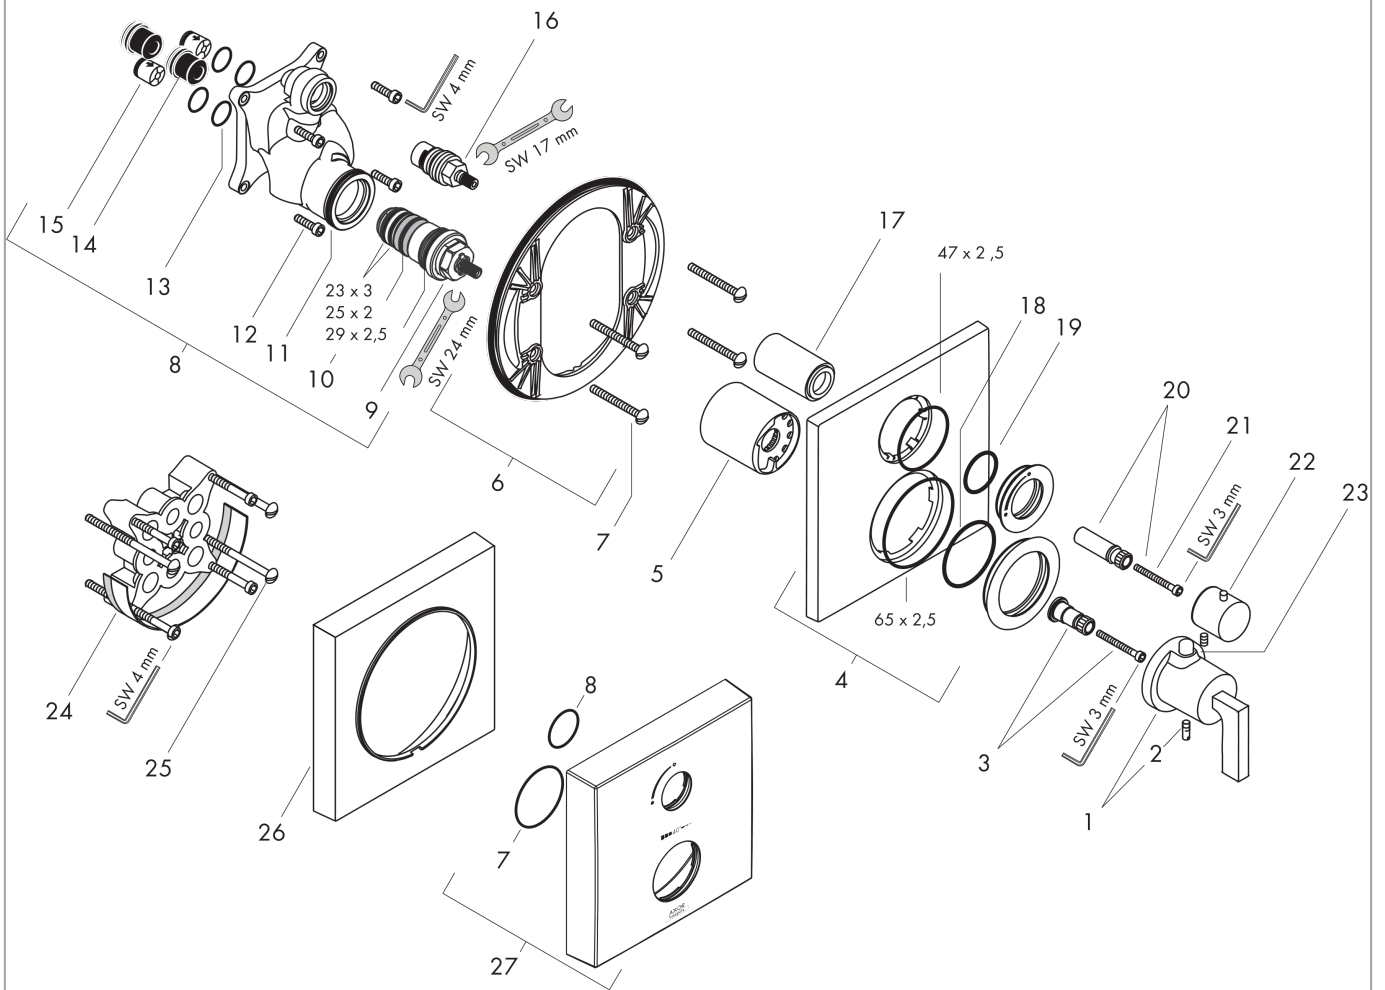

Mandatory Accessoires

- iBox universal Basic with pre-mounted angle connection G1/2 (#01810XXX)
- Basic set iBox universal (#01800XXX)

Optional Accessoires

- Extension element (#97407XXX)
- Extension escutcheon square two hole arrow (#14970XXX)
- iBox universal basic set extension 25 mm (#13595XXX)
- Fastening rail set for iBox universal (#96615XXX)

Certificates

Axor Citterio

Thermostatic mixer for concealed installation with shut-off valve and lever handle

Surfaces: **chrome** Article Number: **39700000**

Product image

Scale drawing

Flowchart

Axor Citterio

Thermostatic mixer for concealed installation with shut-off valve and lever handle

Surfaces: **chrome** Article Number: **39700000**

Exploded Drawing

Year of production: >05/11

Axor Citterio

Thermostatic mixer for concealed installation with shut-off valve and lever handle

Surfaces: **chrome** Article Number: **39700000**

Spare part list

Year of production: >05/11

Pos.	Description	Article Number	PC	PU
1	handle for thermostat	39994000	-	1
2	hollow set screw M5x16	97666000	-	1
3	adapter for handle	96435000	-	1
4	escutcheon	96752000	-	1
5	sleeve	96439000	-	1
6	sub plate	96447000	-	1
7	set of fixing screws	96454000	-	1
8	installation unit cpl.	92760000	-	1
9	thermostat cartridge	94282000	-	1
10	sealing set	95037000	-	1
11	O-ring 39x2	98158000	-	1
12	set of screws	96525000	-	1
13	O-ring 16x2	98133000	-	1
14	noise reduction	94073000	-	1
15	set of non return valves DW 15	94074000	-	1
16	shut off unit right closing	94009000	-	1
17	sleeve	96446000	-	1
18	O-Ring 48x3	95508000	-	1
19	O-ring 29x3	98371000	-	1
20	adapter for handle	96451000	-	1
21	hexagon socket screw M4x35	92160000	-	1
22	handle	96520000	-	1
23	pushbutton red	97212000	-	1
24	extension 25 mm	13595000	-	1
25	set of fixing screws	97747000	-	1
26	extension 22 mm	97407000	-	1
27	escutcheon height = 33 mm (when wall is not deep enough).	14970000	-	1
a	concealed item	01800180	-	1
b	non return valve with filter	92499000	-	1
c	pushbutton	97792000	-	1