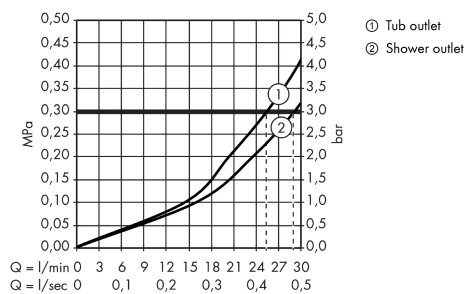

Certificates

Axor Citterio

Thermostatic mixer for concealed installation with shut-off/ diverter valve and lever handle

Surfaces: **chrome** Article Number: **39720000**

Product image

Scale drawing

Flowchart