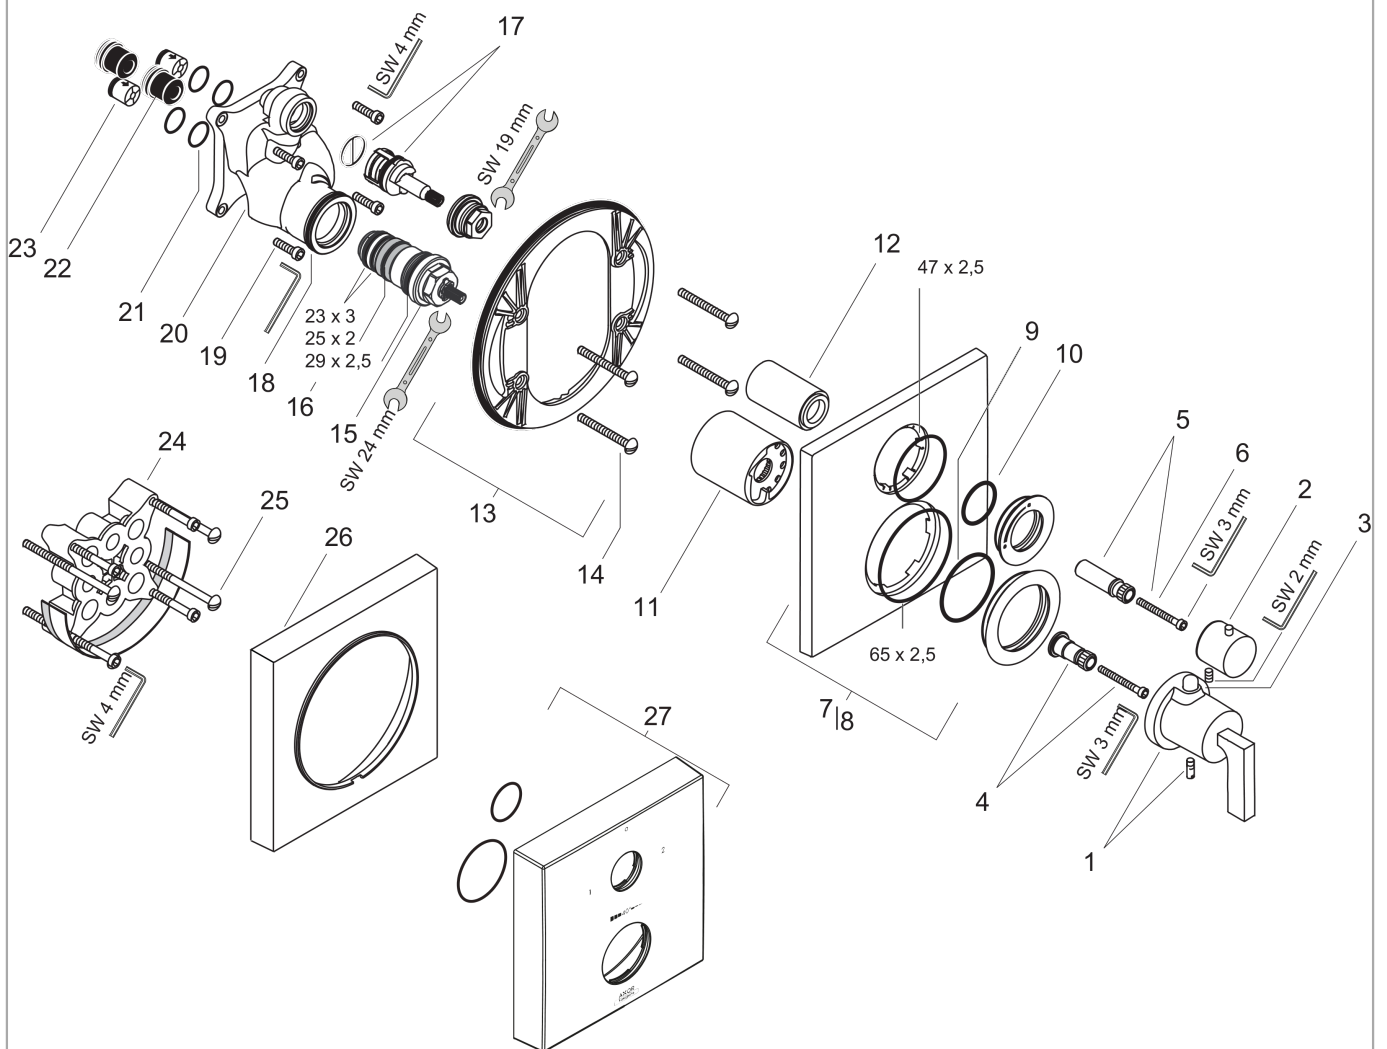

Mandatory Accessoires

- Basic set iBox universal (#01800XXX)
- iBox universal Basic with pre-mounted angle connection G1/2 (#01810XXX)

Optional Accessoires

- Extension element (#97407XXX)
- Extension escutcheon square two hole 0-1-2 (#14969XXX)
- iBox universal basic set extension 25 mm (#13595XXX)
- Fastening rail set for iBox universal (#96615XXX)

Axor Citterio

Thermostatic mixer for concealed installation with shut-off/ diverter valve and lever handle

Surfaces: **chrome** Article Number: **39720000**

Exploded Drawing

Year of production: >07/08

Axor Citterio

Thermostatic mixer for concealed installation with shut-off/ diverter valve and lever handle

Surfaces: **chrome** Article Number: **39720000**

Spare part list

Year of production: >07/08

Pos.	Description	Article Number	PC	PU
1	handle for thermostat	39994000	-	1
2	handle	96520000	-	1
3	pushbutton red	97212000	-	1
4	adapter for handle	96435000	-	1
5	adapter for handle	96451000	-	1
6	hexagon socket screw M4x35	92160000	-	1
7	escutcheon	96761000	-	1
8	escutcheon for exchanged connections	98982000	-	1
9	O-ring 48x5	98174000	-	1
10	O-ring 30x5	98153000	-	1
11	sleeve	96439000	-	1
12	sleeve	96446000	-	1
13	sub plate	96447000	-	1
14	set of fixing screws	96454000	-	1
15	thermostat cartridge	94282000	-	1
16	sealing set	95037000	-	1
17	shut off unit with selector	96509000	-	1
18	O-ring 39x2	98158000	-	1
19	set of screws	96525000	-	1
20	installation unit cpl.	92591000	-	1
21	O-ring 16x2	98133000	-	1
22	noise reduction	94073000	-	1
23	set of non return valves DW 15	94074000	-	1
24	extension 25 mm	13595000	-	1
25	set of fixing screws	97747000	-	1
26	extension 22 mm	97407000	-	1
27	escutcheon height = 33 mm (when wall is not deep enough).	14969000	-	1
a	concealed item	01800180	-	1
b	non return valve with filter	92499000	-	1
c	fixation set	96615000	-	1
d	pushbutton	97792000	-	1