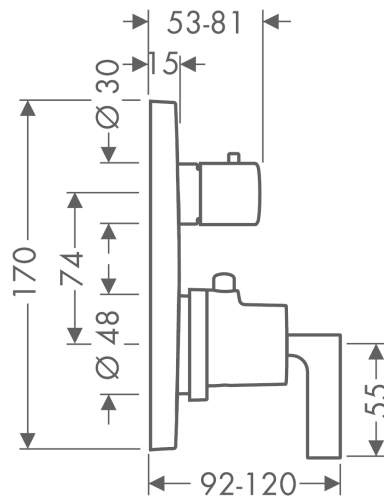

Certificates

Axor Citterio

Thermostatic mixer for concealed installation with shut-off/ diverter valve and lever handle

Surfaces: **chrome** Article Number: **39720000**

Product image

Scale drawing

Flowchart

Axor Citterio

Thermostatic mixer for concealed installation with shut-off/ diverter valve and lever handle

Surfaces: **chrome** Article Number: **39720000**

Exploded Drawing

Year of production: >07/08

Axor Citterio

Thermostatic mixer for concealed installation with shut-off/ diverter valve and lever handle

Surfaces: **chrome** Article Number: **39720000**

Spare part list

Year of production: >07/08

Pos.	Description	Article Number	PC	PU
1	handle for thermostat	39994000	-	1
2	handle	96520000	-	1
3	pushbutton red	97212000	-	1
4	adapter for handle	96435000	-	1
5	adapter for handle	96451000	-	1
6	hexagon socket screw M4x35	92160000	-	1
7	escutcheon	96761000	-	1
8	escutcheon for exchanged connections	98982000	-	1
9	O-ring 48x5	98174000	-	1
10	O-ring 30x5	98153000	-	1
11	sleeve	96439000	-	1
12	sleeve	96446000	-	1
13	sub plate	96447000	-	1
14	set of fixing screws	96454000	-	1
15	thermostat cartridge	94282000	-	1
16	sealing set	95037000	-	1
17	shut off unit with selector	96509000	-	1
18	O-ring 39x2	98158000	-	1
19	set of screws	96525000	-	1
20	installation unit cpl.	92591000	-	1
21	O-ring 16x2	98133000	-	1
22	noise reduction	94073000	-	1
23	set of non return valves DW 15	94074000	-	1
24	extension 25 mm	13595000	-	1
25	set of fixing screws	97747000	-	1
26	extension 22 mm	97407000	-	1
27	escutcheon height = 33 mm (when wall is not deep enough).	14969000	-	1
a	concealed item	01800180	-	1
b	non return valve with filter	92499000	-	1
c	fixation set	96615000	-	1
d	pushbutton	97792000	-	1