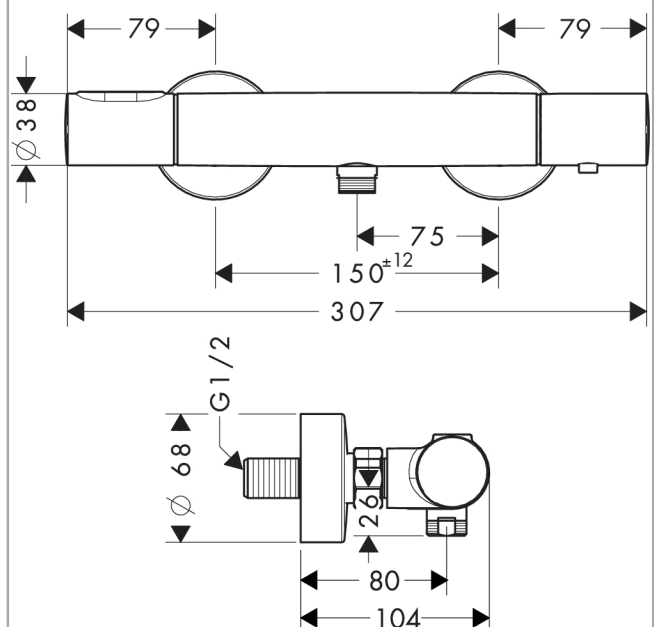

Axor Citterio M

Thermostatic shower mixer for exposed installation

Surfaces: **chrome** Article Number: **34635000**

Description

product features

- 1 outlet
- thermostat cartridge, ceramic valve 180°
- safety lock at 40° C
- temperature limitation adjustable
- flow rate: 20 l/min
- operating pressure: min. 0.1 MPa / max. 1.0 MPa
- scope of supply: escutcheons
- non-return valve
- with silencer
- centre distance: 150 ± 12 mm
- connection dimension: DN15
- SVGW 0905-5564
- DVGW NW-6509BT0642
- PA-IX 18988/IB
- ACS 14 ACC NY 073, valide jusqu'au 06.03.2019
- Kiwa UK 1508715
- Kiwa UK 1001702
- MCA 1100007
- TMV2 BC1110/1212
- WRAS 1511311
- WRAS 1001308
- Kiwa K11292_Thermostatic mixers

Certificates

kiwa

Product image

Scale drawing

Axor Citterio M

Thermostatic shower mixer for exposed installation

Surfaces: **chrome** Article Number: **34635000**

Flowchart

Surfaces: **chrome** Article Number: **34635000**

Spare part list

Year of production: >04/13

| Pos. | Description | Article Number | PC | PU |
|------|--------------------------|----------------|----|----|
| 1 | handle for thermostat | 98287000 | - | 1 |
| 2 | handle | 98288000 | - | 1 |
| 3 | handle fixing set | 98290000 | - | 1 |
| 4 | safety set | 98289000 | - | 1 |
| 5 | nut | 98913000 | - | 1 |
| 6 | O-ring 26x1,5 | 98390000 | - | 1 |
| 7 | thermostat cartridge | 98282000 | - | 1 |
| 8 | shut off unit | 94149000 | - | 1 |
| 9 | O-ring 14x2 | 98129000 | - | 1 |
| 10 | set of nuts | 96157000 | - | 1 |
| 11 | non return valve | 96737000 | - | 1 |
| 12 | O-ring 17x1,5 | 98137000 | - | 1 |
| 13 | filter packing | 96922000 | - | 1 |
| 14 | escutcheon Ø 68 mm | 96467000 | - | 1 |
| 15 | set of S-unions (±12 mm) | 94140000 | - | 1 |
| 16 | noise reduction | 96429000 | - | 1 |
| a | set of S-unions (±32 mm) | 98592000 | - | 1 |
| b | conversion kit | 98329000 | - | 1 |
| c | pushbutton | 92848000 | - | 1 |