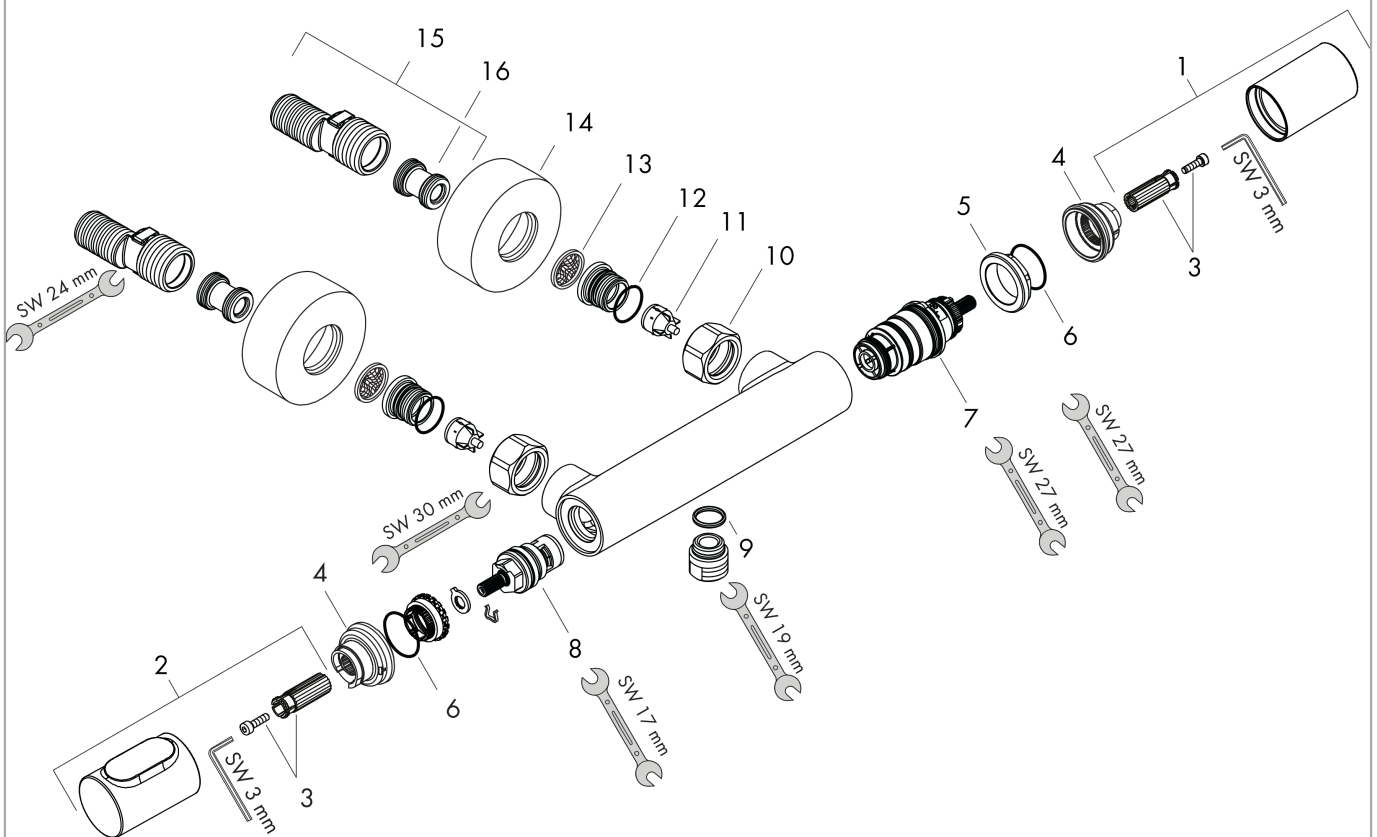

Axor Citterio M

Thermostatic shower mixer for exposed installation

Surfaces: **chrome** Article Number: **34635000**

Description

product features

- 1 outlet
- thermostat cartridge, ceramic valve 180°
- safety lock at 40° C
- temperature limitation adjustable
- flow rate: 20 l/min
- operating pressure: min. 0.1 MPa / max. 1.0 MPa
- scope of supply: escutcheons
- non-return valve
- with silencer
- centre distance: 150 ± 12 mm
- connection dimension: DN15
- SVGW 0905-5564
- DVGW NW-6509BT0642
- PA-IX 18988/IB
- ACS 14 ACC NY 073, valide jusqu'au 06.03.2019
- Kiwa UK 1508715
- Kiwa UK 1001702
- MCA 1100007
- TMV2 BC1110/1212
- WRAS 1511311
- WRAS 1001308
- Kiwa K11292_Thermostatic mixers

Axor Citterio M

Thermostatic shower mixer for exposed installation

Surfaces: **chrome** Article Number: **34635000**

Exploded Drawing

Year of production: >04/13

Axor Citterio M

Thermostatic shower mixer for exposed installation

Surfaces: **chrome** Article Number: **34635000**

Spare part list

Year of production: >04/13

| Pos. | Description | Article Number | PC | PU |
|------|--------------------------|----------------|----|----|
| 1 | handle for thermostat | 98287000 | - | 1 |
| 2 | handle | 98288000 | - | 1 |
| 3 | handle fixing set | 98290000 | - | 1 |
| 4 | safety set | 98289000 | - | 1 |
| 5 | nut | 98913000 | - | 1 |
| 6 | O-ring 26x1,5 | 98390000 | - | 1 |
| 7 | thermostat cartridge | 98282000 | - | 1 |
| 8 | shut off unit | 94149000 | - | 1 |
| 9 | O-ring 14x2 | 98129000 | - | 1 |
| 10 | set of nuts | 96157000 | - | 1 |
| 11 | non return valve | 96737000 | - | 1 |
| 12 | O-ring 17x1,5 | 98137000 | - | 1 |
| 13 | filter packing | 96922000 | - | 1 |
| 14 | escutcheon Ø 68 mm | 96467000 | - | 1 |
| 15 | set of S-unions (±12 mm) | 94140000 | - | 1 |
| 16 | noise reduction | 96429000 | - | 1 |
| a | set of S-unions (±32 mm) | 98592000 | - | 1 |
| b | conversion kit | 98329000 | - | 1 |
| c | pushbutton | 92848000 | - | 1 |