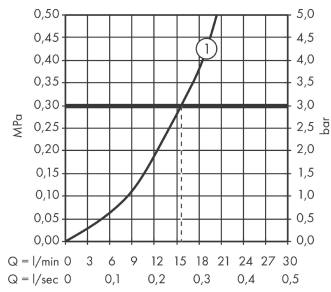

Axor Citterio M

Thermostatic shower mixer for exposed installation

Surfaces: **chrome** Article Number: **34635000**

Description

product features

- 1 outlet
- thermostat cartridge, ceramic valve 180°
- safety lock at 40° C
- temperature limitation adjustable
- flow rate: 20 l/min
- operating pressure: min. 0.1 MPa / max. 1.0 MPa
- scope of supply: escutcheons
- non-return valve
- with silencer
- centre distance: 150 ± 12 mm
- connection dimension: DN15
- SVGW 0905-5564
- DVGW NW-6509BT0642
- PA-IX 18988/IB
- ACS 14 ACC NY 073, valide jusqu'au 06.03.2019
- Kiwa UK 1508715
- Kiwa UK 1001702
- MCA 1100007
- TMV2 BC1110/1212
- WRAS 1511311
- WRAS 1001308
- Kiwa K11292_Thermostatic mixers

Certificates

kiwa

Product image

Scale drawing

Axor Citterio M

Thermostatic shower mixer for exposed installation

Surfaces: **chrome** Article Number: **34635000**

Flowchart